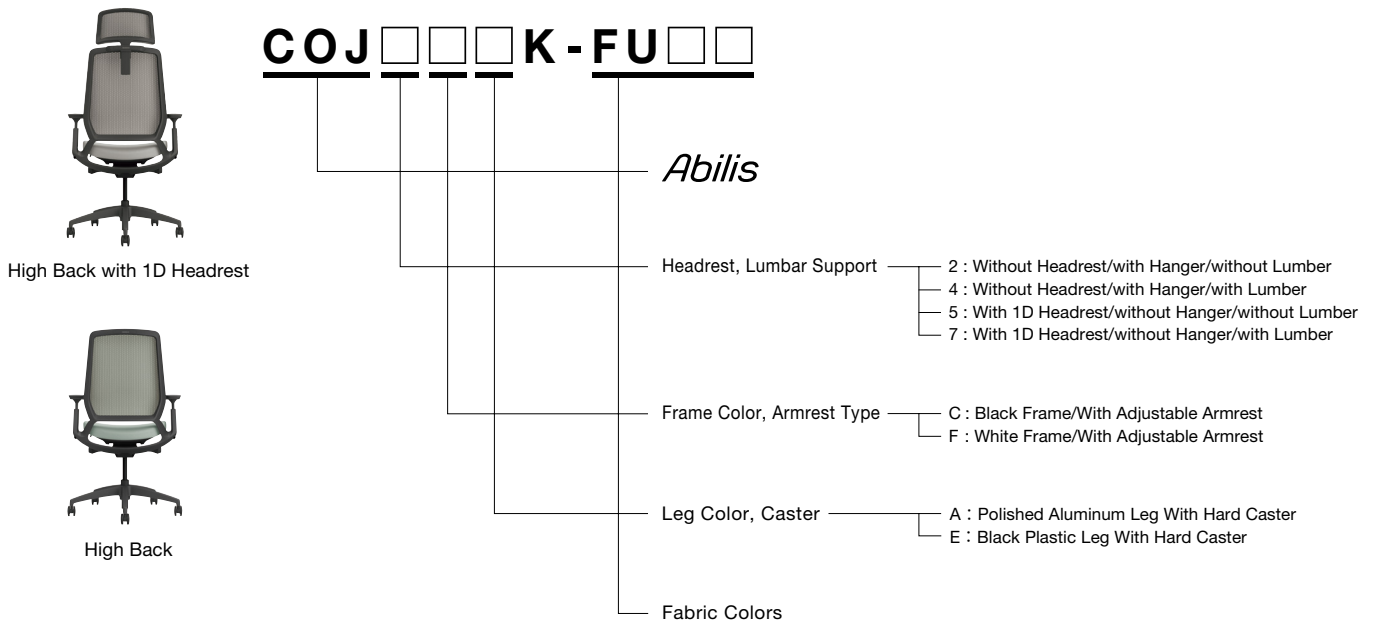

Product Code