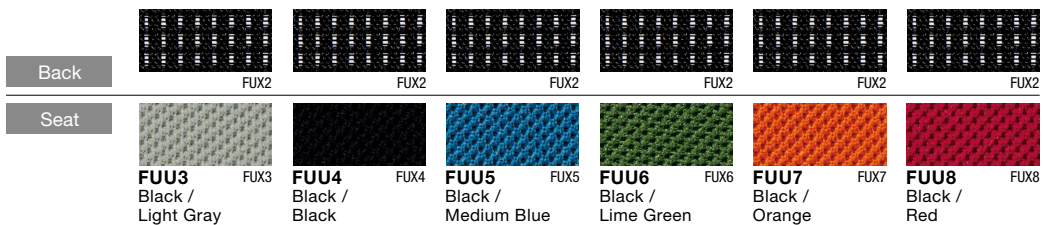

Fabric 2 FUU□