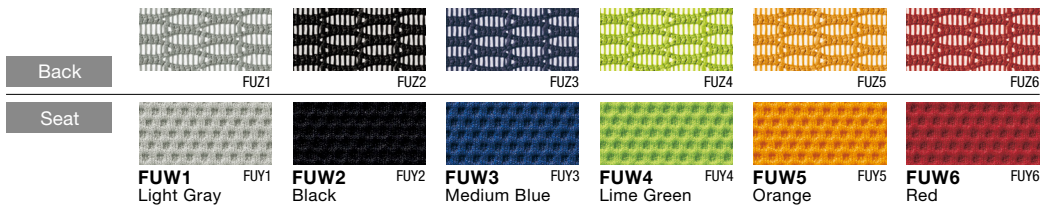

Color Variations

Fabric 1 FUW□