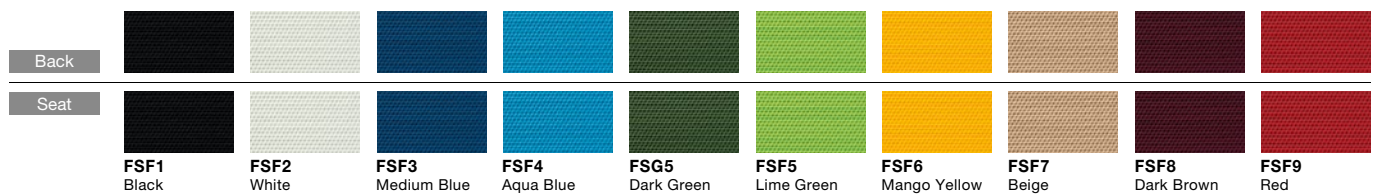

Upholstered Back and Cushion Seat