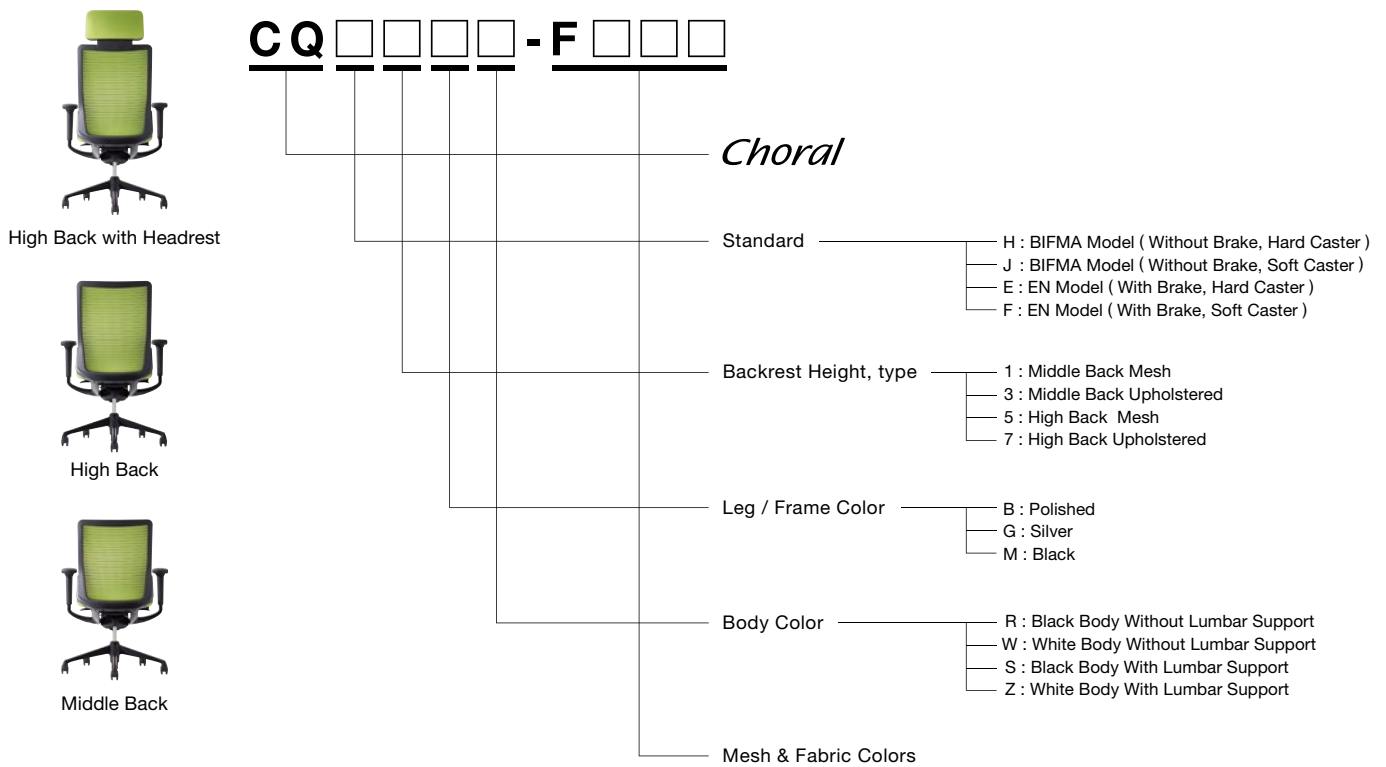

Product Code