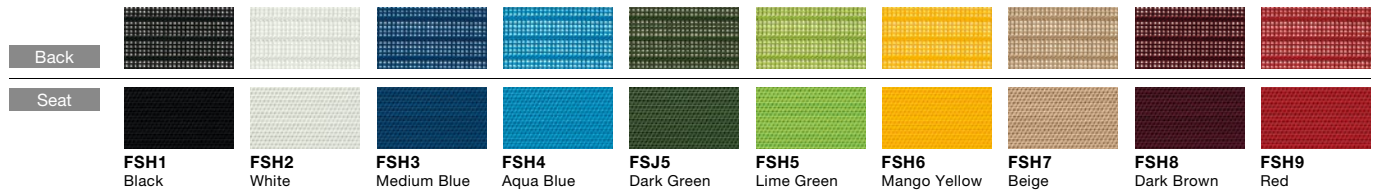

Color Variations

Mesh Back and Cushion Seat