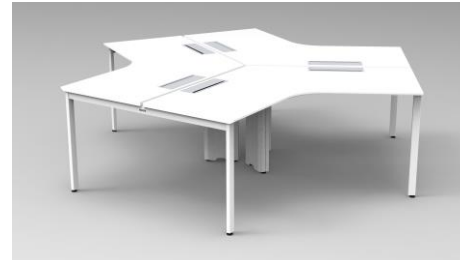

Straight Leg