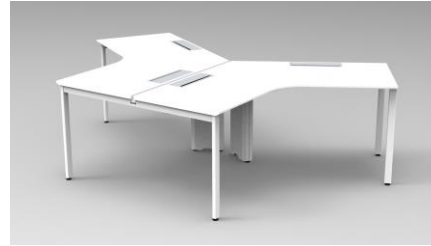

1 Side Width

1200

Statement of Line (120° Desk Cluster 2)

Wooden top

Slant Leg

Straight Leg

Closed Leg

With
Center Rail