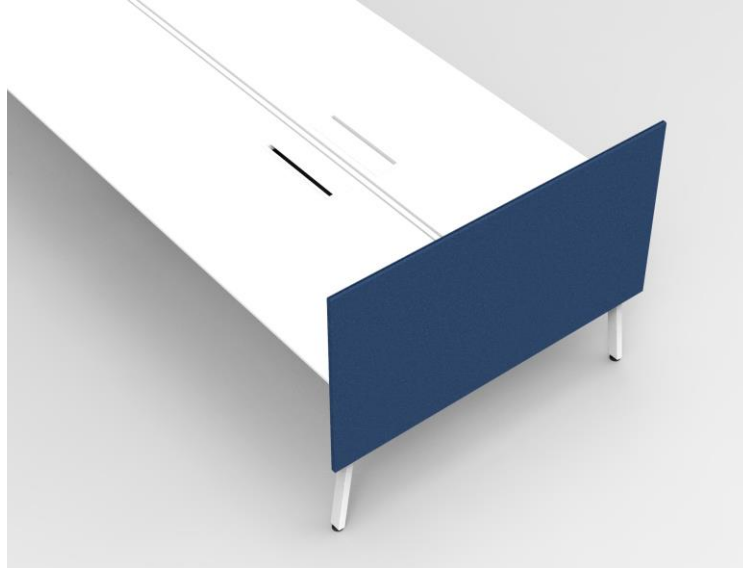

Color Specifications : Panel (Desktop/End/Front)- Fabric