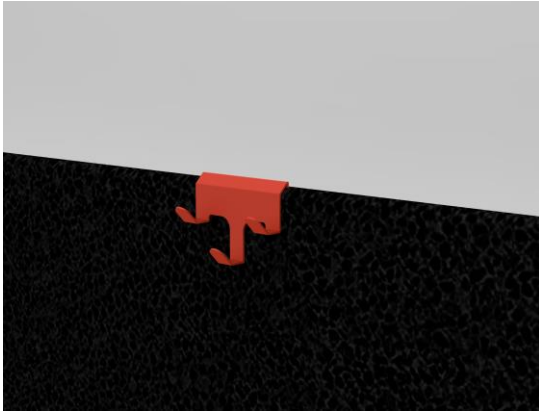

Hook3 For Panel

Code

3Q2Z1Z