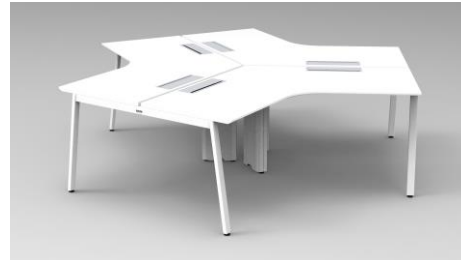

Statement of Line (120° Desk Cluster 3)

Wooden top

Slant Leg