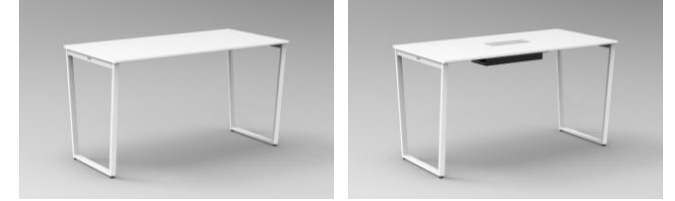

Closed Leg

Without Wiring

With Wiring

H750

H750

Code

Code

3QNLCE

3QMLCE