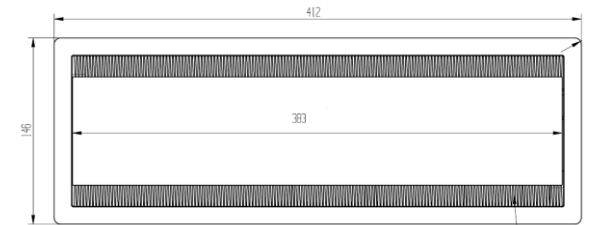

Wiring cover color specifications:
Woodgrain top: Gray
White top: White
Black top: Black

For
Bench/L-Shape/120° Table

370mmx100mm
Damper function
Brush included

For
Meeting Table

380mmx120mm
Two-way opening and closing function
Brush included