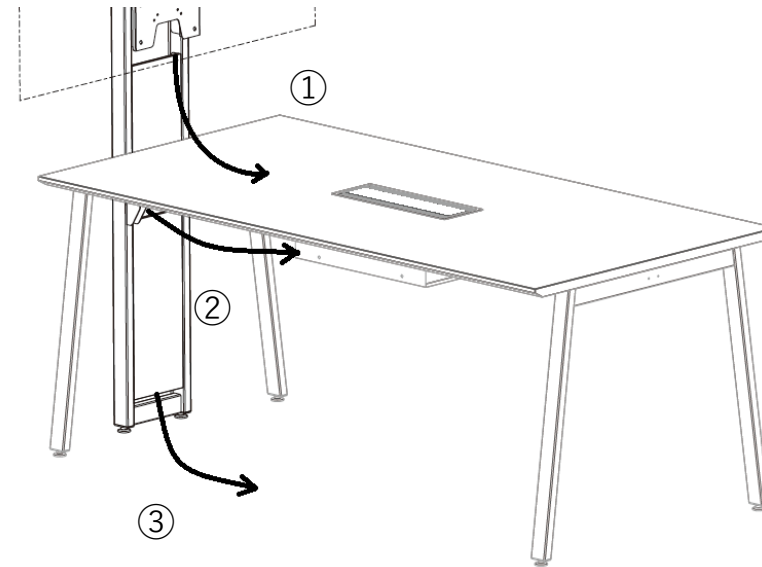

H750

Width	Depth	Code
3600	900	3QLNBE
4800	1200	3QLRBG

Code
3QKNBE
3QKRBG

Statement of Line (Option for Meeting Table Standard Height)

The monitor stand is for the Meeting Table (750H) only.
The monitor itself is sold separately, so please check with the manufacturer.
The approximate compatible sizes and specifications are as follows.

note:

Monitor under 15kg. (52inches)

VESA mounting pitch is 75/100/200mm

The wiring cable route is ① on the desk surface, ② under the top board, ③ the bottom of the frame.
Since the size of the OA tap varies depending on the manufacturer, it may not fit within the internal dimensions of the frame, so please check..