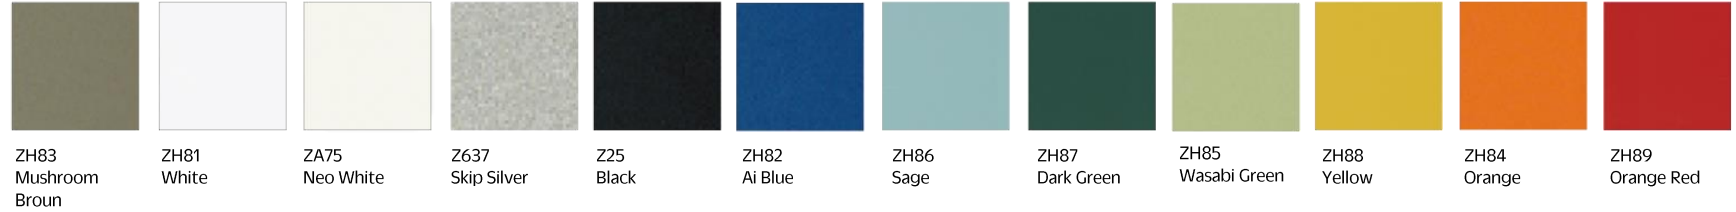

Color Code

Leg Center Rail Monitor Sand