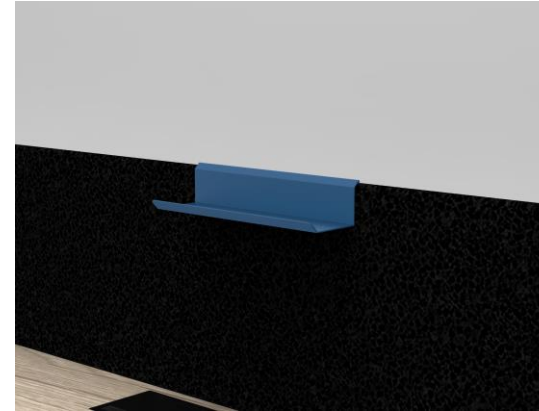

3Q29ZZ Z25

Load capacity up to 5kg

Hook3 For Panel

Code

3Q2Z1Z

Mini-Shelf For Panel

Code

3Q2Z2Z