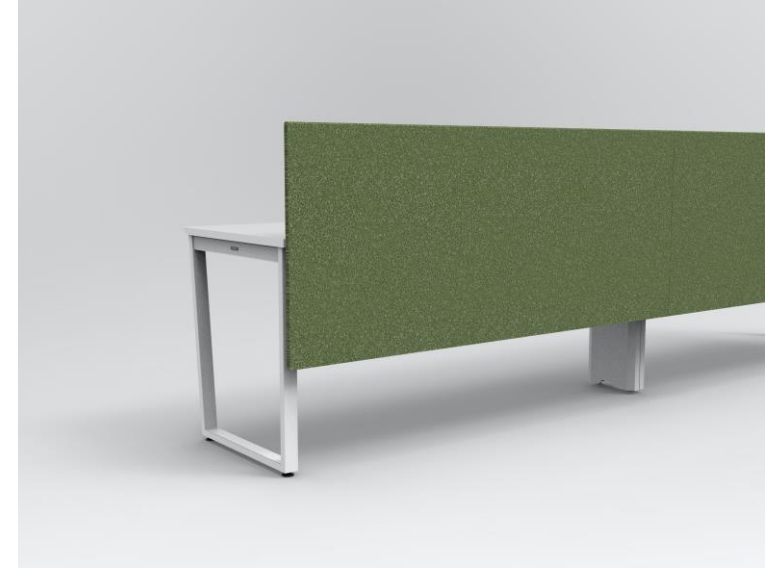

Color Specifications : Panel (Desktop/End/Front)- Fabric