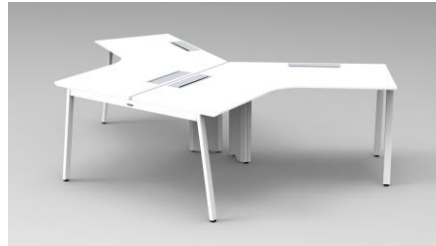

1 Side Width

1200

Statement of Line (120° Desk Cluster 2)

Wooden top

Slant Leg

Straight Leg

Closed Leg

With
Center Rail