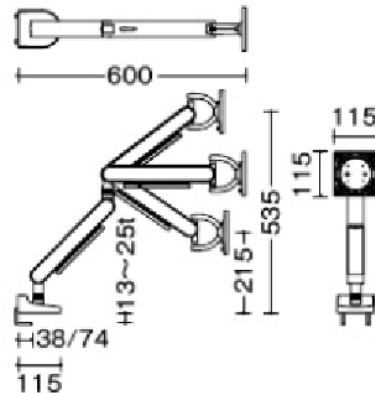

Monitor Arm

Code

4E98BAA XC1X

Compatible displays are VESA (75x75mm/100x100mm) standard.
The monitor body can hold up to 3-11kg.