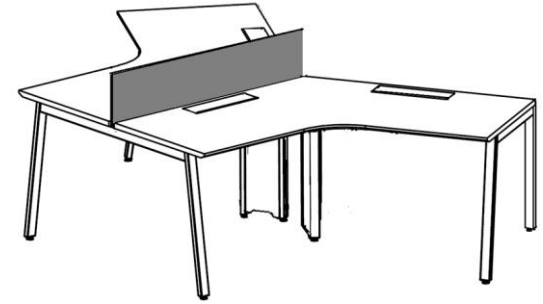

Statement of Line (Option for 120° Desk)

Front Panel A

Width	D20 H750 Code
1200	3QVGKZ

Modesty Steel panel B

Width	D14 H400 Code
1200	3QVGTZ

Desk Top Panel

Width	D20 H350 Code
1200	3QVGJZ

Slant Leg