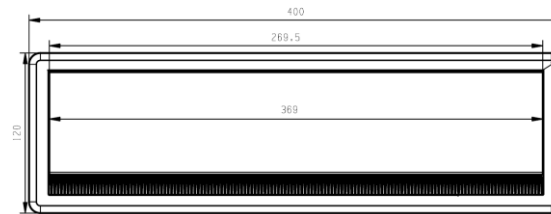

Wiring cover color specifications:
Woodgrain top: Gray
White top: White
Black top: Black

For
Bench/L-Shape/120° Table

370mmx100mm
Damper function
Brush included

For
Meeting Table

380mmx120mm
Two-way opening and closing function
Brush included