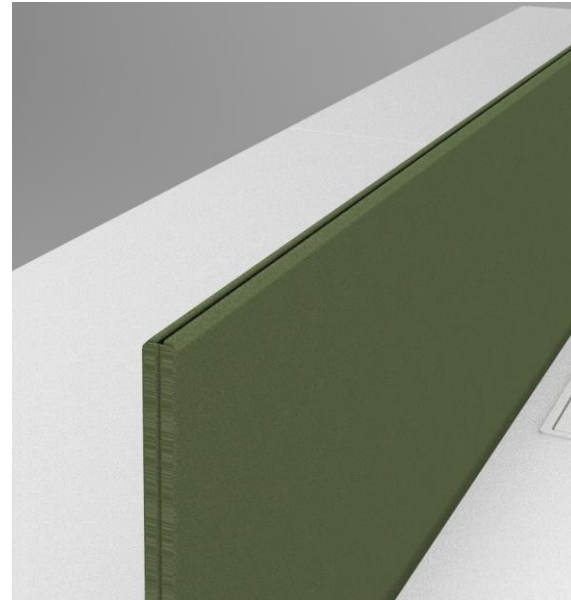

Color Code

Leg Center Rail Monitor Sand

DeskTop High Pressure Laminate

Modesty Panel For Bench Double

Panels

Images (Includes some customization)