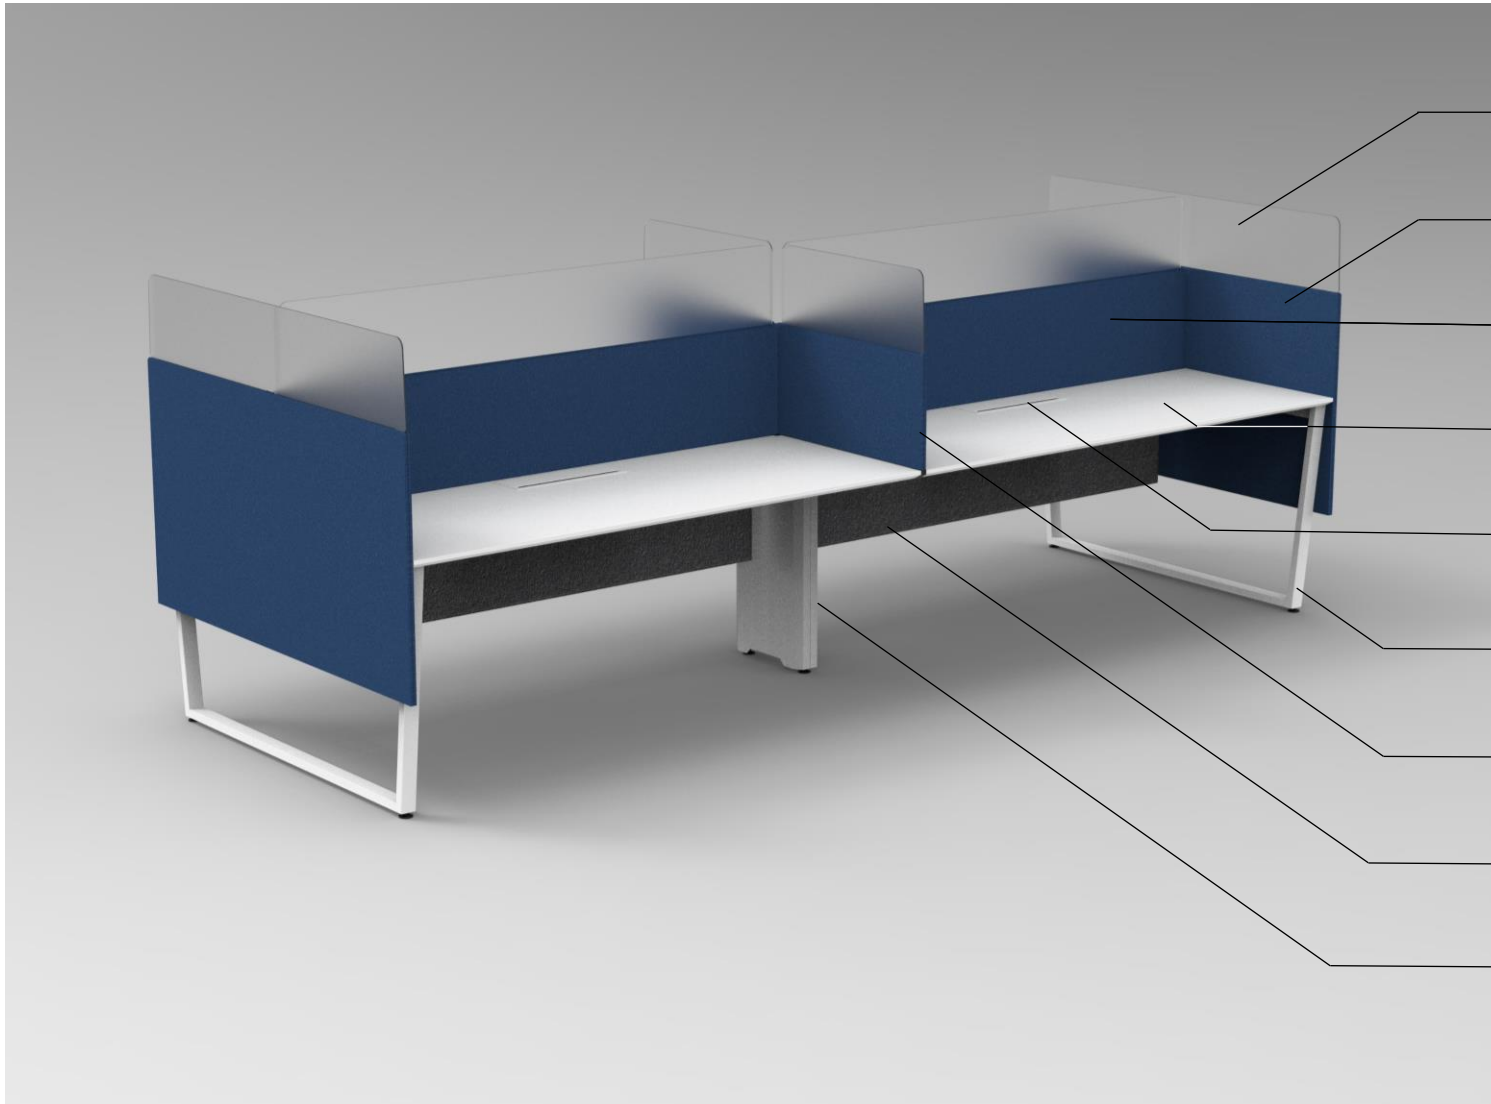

Bench Double/Bench Single

120° Table

Meeting Table

L-Shape Table

Slant Leg

Straight Leg

Closed Leg

Slant Leg

Straight Leg

Closed Leg

Common Name

Acrylic Board

End Panel

Desk Top Panel

Desktop

Wiring Cover

Closed Leg

Side Panel

Modesty Felt Panel

Middle Leg

Center Rail for Bench Double

With Center Rail

Without Center Rail

Center rail is the same color as the legs.

If you are installing a desktop panel, the center rail is not required.

The dedicated monitor arm can be installed even if a panel and center rail are installed.

Statement of Line (Bench Double Slant Leg)