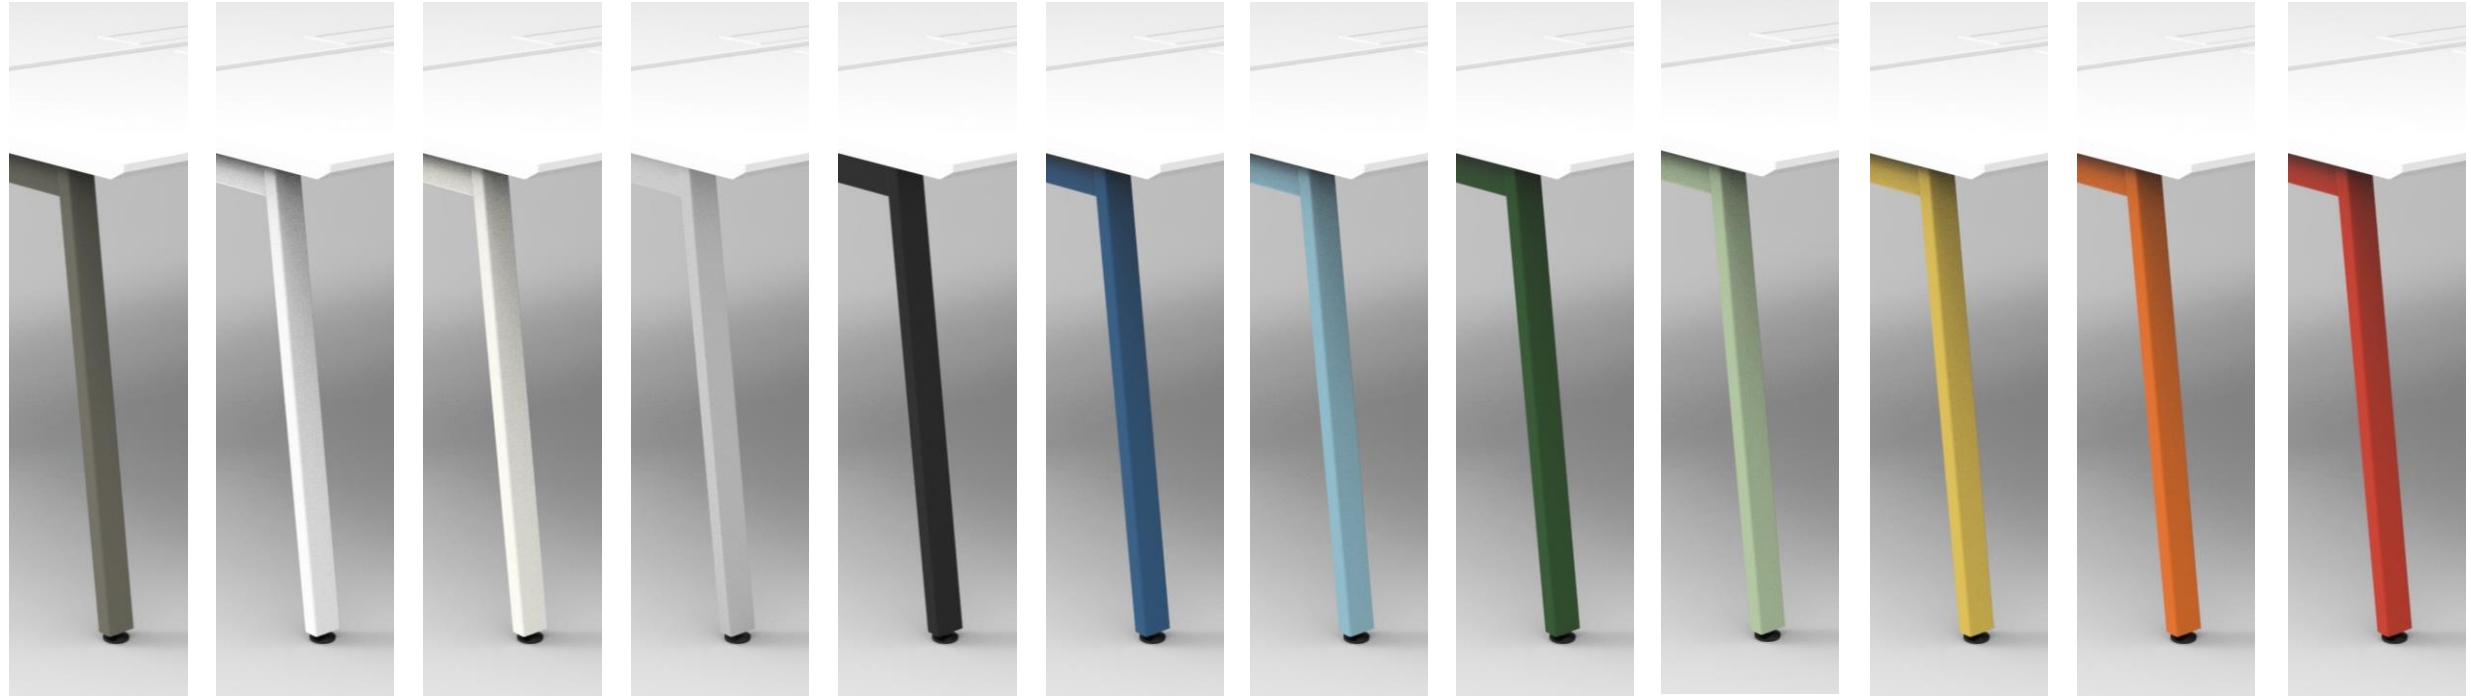

Monitor Arm

Code

4E98BAA XC1X

Compatible displays are VESA (75x75mm/100x100mm) standard.
The monitor body can hold up to 3-11kg.

Color Specifications : Leg Color - Powder Coat

ZH83 Mushroom Brown	ZH81 White	ZA75 Neo White	Z637 Skip Silver	Z25 Black	ZH82 Ai Blue	ZH86 Sage	ZH87 Dark Green	ZH85 Wasabi Green	ZH88 Yellow	ZH84 Orange	ZH89 Orange Red
---------------------------	---------------	-------------------	---------------------	--------------	-----------------	--------------	--------------------	----------------------	----------------	----------------	--------------------