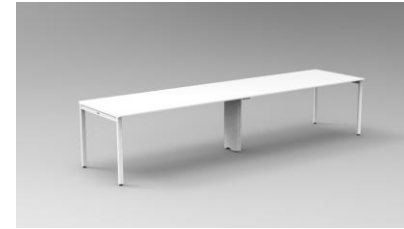

Straight Leg

Without Wiring