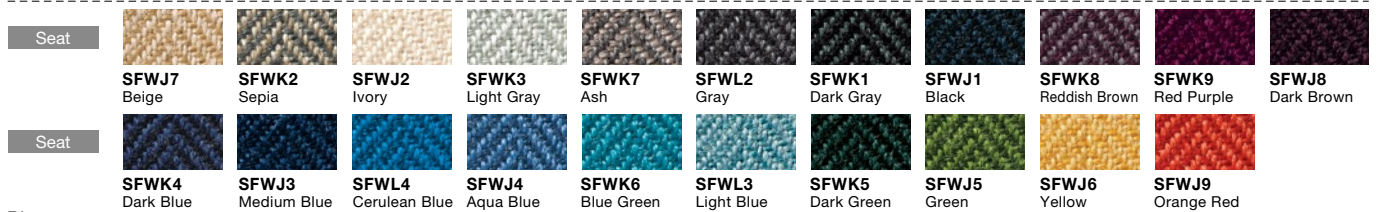

Color Variations **Japan-made** (Special Fabric)

TRAD