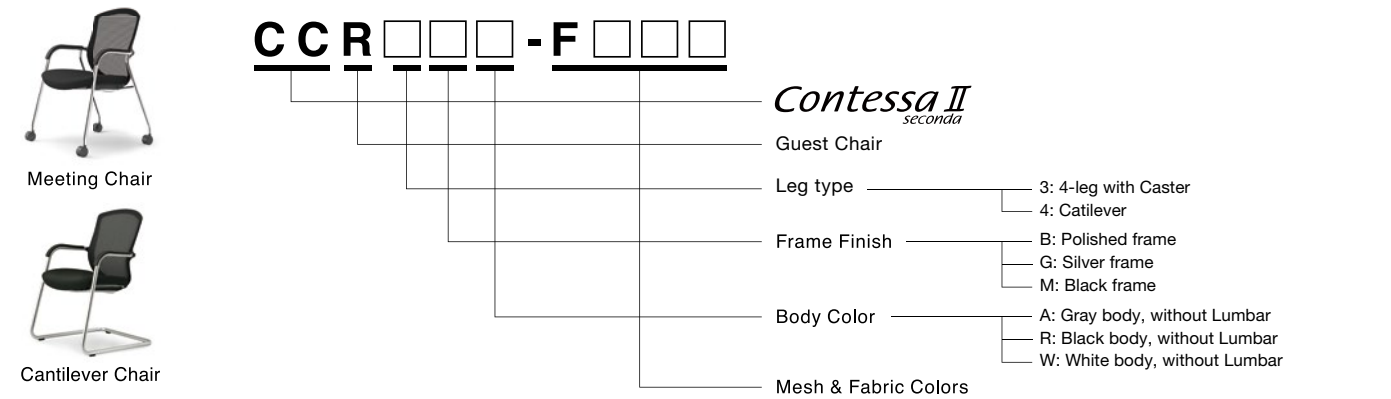

Product Code