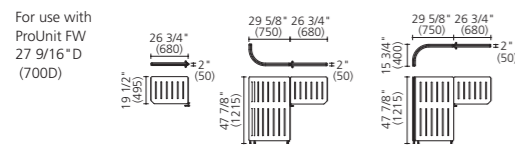

3M60MC-FWS7

Desktop panel (double sided)

	118 1/4" W (3000W)	DP6MAA-F000
	110 1/4" W (2800W)	DP6MAB-F000
	94 1/2" W (2400W)	DP6MAC-F000
	78 3/4" W (2000W)	DP6MAD-F000
	70 7/8" W (1800W)	DP6MAE-F000
For use with ProUnit FW	63" W (1600W)	DP6MAF-F000
	59 1/8" W (1500W)	DP6MAG-F000
	55 1/8" W (1400W)	DP6MAH-F000
	47 1/4" W (1200W)	DP6MAJ-F000
	39 3/8" W (1000W)	DP6MAK-F000
	94 1/2" W (2400W)	3M60MC-F000
	78 3/4" W (2000W)	3M60MD-F000
	70 7/8" W (1800W)	3M60ME-F000
For use with Manifold	63" W (1600W)	3M60MF-F000
	55 1/8" W (1400W)	3M60MH-F000
	47 1/4" W (1200W)	3M60MK-F000

With designated connectors