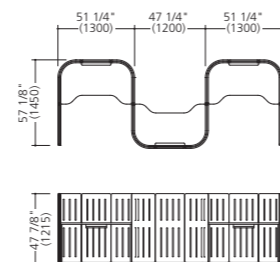

A05

Product name	Product number	Pieces
Booth set S	MM71SZ-F026	1
1-seater sofa w/pillow rounded back	MM65ZA-F027	1
Straight panel 19 11/16" W (500W)	MM10FA-F026	1
J panel	MM21FA-F026	1
L panel	MM22FA-F026	1
Straight connection set	MM81FA-GC71	3
Add-on acrylic screen: Side	MM24FA-H204	1

*Tables are sold separately.