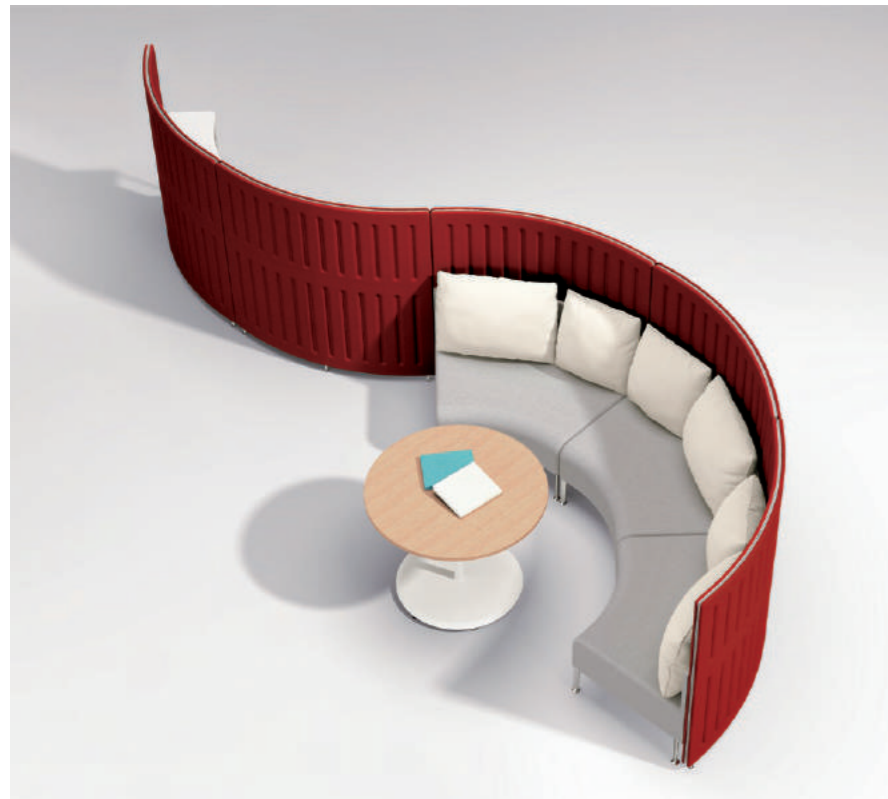

B02

Product name	Product number	Pieces
Corner sofa w/pillow 1350R (53 1/8")	MM651F-F025	3
L pillow	MM652L-F024	3
M pillow	MM652M-F024	3
R panel 1350R (53 1/8")	MM20FA-F017	5
Multi-use shelves inside R shelf set	MM72FR-MG99	1
	MM74FR-MG99	1
Straight connection set	MM81FA-GC71	4
Corner end cap	MM80FA-GC71	2
Panel/sofa connection set (start/end)	MM80SA-ZC11	1
Panel/sofa connection set (intermediate)	MM80SB-ZC11	2

*Tables are sold separately.