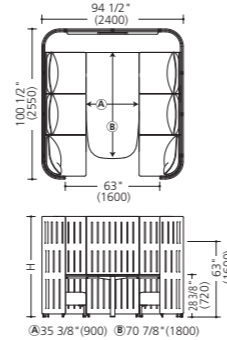

Panel MZ35
Sofa F15B

Box meeting M 4-seat

	Panels		Sofa	
	Pale gray trim	Black trim	Pale gray trim	Black trim
47 7/8" H (1215H)	MM71BM-MA00	MM71BM-MB00	MM65ZZ-F000x2	MM65ZZ-FXW0x2
57 1/2" H (1460H)	MM72BM-MA00	MM72BM-MB00	MM65ZR-F000x1	MM65ZR-FXW0x1
67" H (1700H)	MM73BM-MA00	MM73BM-MB00	MM65ZL-F000x1	MM65ZL-FXW0x1

Panels (w/adjusters), 4 sofa seats (w/4 L pillows)
w/table unit, legs/Z637 (skip silver)
*The monitor pictured is a stationary type.
*The picture shows a 32-inch monitor.
Please check the mountable monitor size before ordering.