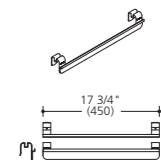

MT53 (white/melamine laminate)
*Dust tray or magnets cannot be attached.
*Pen tray is sold separately.
MM12SH-Z637 (suction cap type)

Whiteboard mounting brackets

Optional

MM851H-ZA75 / Z25

*Whiteboard is sold separately.
*ZA75(Neo white) / Z25(Black)