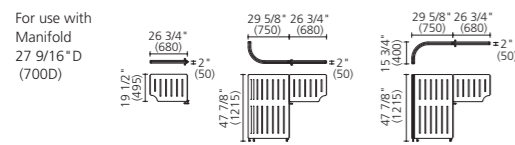

3M60MC-FWS7

Desktop panel (double sided)

	118 1/4" W (3000W)	DP6MAA-F000
	110 1/4" W (2800W)	DP6MAB-F000
	94 1/2" W (2400W)	DP6MAC-F000
	78 3/4" W (2000W)	DP6MAD-F000
	70 7/8" W (1800W)	DP6MAE-F000
For use with ProUnit FW	63" W (1600W)	DP6MAF-F000
	59 1/8" W (1500W)	DP6MAG-F000
	55 1/8" W (1400W)	DP6MAH-F000
	47 1/4" W (1200W)	DP6MAJ-F000
	39 3/8" W (1000W)	DP6MAK-F000
	94 1/2" W (2400W)	3M60MC-F000
	78 3/4" W (2000W)	3M60MD-F000
	70 7/8" W (1800W)	3M60ME-F000
For use with Manifold	63" W (1600W)	3M60MF-F000
	55 1/8" W (1400W)	3M60MH-F000
	47 1/4" W (1200W)	3M60MK-F000

With designated connectors