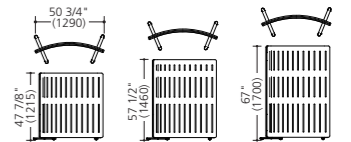

Meeting booth

AV shelf

MM73AV-MA□□ (Pale gray trim)
MM73AV-FXX□ (Black trim)

Back panel (w/adjusters)
AV board (w/cable cap, casters)
W/monitor mounting brackets
Panel height 67"H (1700H)
*The picture shows a 42-inch monitor.
Please check the mountable size before ordering.

1 R panel (free-standing) set

	Pale gray trim	Black trim
47 7/8" H (1215H)	MM31FA-F□□□	MM31FA-FXX□
57 1/2" H (1460H)	MM31GA-F□□□	MM31GA-FXX□
67" H (1700H)	MM31HA-F□□□	MM31HA-FXX□

With free-standing legs/adjusters

Double monitor table

MM73MB-MA□□ (Pale gray trim)
MM73MB-FXX□ (Black trim)

Back panel (w/adjusters), mounting brackets for 2 monitors, w/cable cover for desktop
Panel height 67"H (1700H)
*The picture shows a 37-inch monitor.
Please check the mountable size before ordering.

2 R panels (free-standing) set

	Pale gray trim	Black trim
47 7/8" H (1215H)	MM32FA-F□□□	MM32FA-FXX□
57 1/2" H (1460H)	MM32GA-F□□□	MM32GA-FXX□
67" H (1700H)	MM32HA-F□□□	MM32HA-FXX□

With free-standing legs/adjusters
*Using 2 panels requires 1 straight connector (sold separately).

1 R panel (caster feet) set

	Pale gray trim	Black trim
47 7/8" H (1215H)	MM34FA-F□□□	MM34FA-FXX□
57 1/2" H (1460H)	MM34GA-F□□□	MM34GA-FXX□
67" H (1700H)	MM34HA-F□□□	MM34HA-FXX□

Free-standing panel

1 straight panel (free-standing) set