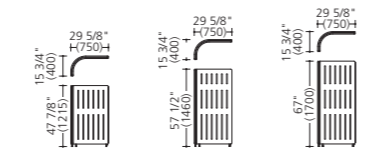

Panel connection set

In-line change of height connection set

MM80DN-ZC11 / Z25
Use between 47 7/8\"/>

Straight connection set

MM81FA-GC71 / G204
Use 47 7/8\"/>

L-shaped (90°) connection set

47 7/8\"/>
57 1/2\"/>
67\"/>