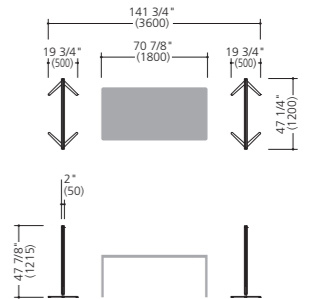

*Panels can be installed in the following work stations:
ProUnit FW (27 9/16", 31 1/2"), Manifold (27 9/16", 31 1/2").
*Desks (Manifold), chairs, and task lights are sold separately.
*Desk products may not be available in some countries.

C04

Product name	Product number	Pieces
1 Straight panel free-standing set	MM30FH-F015	2

*Table (4L54) and chairs are sold separately.

C02 New

Product name	Product number	Pieces
Corner sofa w/pillow 1350R (53 1/8")	MM65ZF-FXW2	4
R panel 67"H (1700H)	MM20HA-FXX3	4
R panel 57 1/2"H (1460H)	MM20GA-FXX3	2
Multi-use shelf inside R type(left)	MM72FR-MK39	1
Multi-use shelf inside R type(right)	MM74FR-MK39	1
Corner end cap	MM80FA-G204	2
Straight connection set	MM81FA-G204	3
In-line change of height connection set	MM80DN-Z25	2
Panel/sofa connection set (start/end)	MM80SA-Z25	1
Panel/sofa connection set (intermediate)	MM80SB-Z25	3