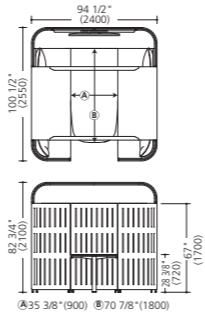

*Panels can be installed in the following work stations:
ProUnit FW (27 9/16", 31 1/2"), Manifold (27 9/16", 31 1/2").
*Desks (Manifold), chairs, and task lights are sold separately.
*Desk products may not be available in some countries.

C04

Product name	Product number	Pieces
1 Straight panel free-standing set	MM30FH-F015	2

*Table (4L54) and chairs are sold separately.

C02 New

Product name	Product number	Pieces
Corner sofa w/pillow 1350R (53 1/8")	MM65ZF-FXW2	4
R panel 67"H (1700H)	MM20HA-FXX3	4
R panel 57 1/2"H (1460H)	MM20GA-FXX3	2
Multi-use shelf inside R type(left)	MM72FR-MK39	1
Multi-use shelf inside R type(right)	MM74FR-MK39	1
Corner end cap	MM80FA-G204	2
Straight connection set	MM81FA-G204	3
In-line change of height connection set	MM80DN-Z25	2
Panel/sofa connection set (start/end)	MM80SA-Z25	1
Panel/sofa connection set (intermediate)	MM80SB-Z25	3