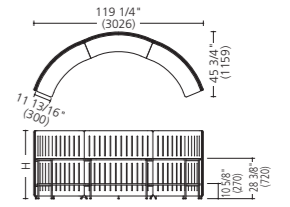

Inside R-shaped shelf set w/panel

		Pale gray trim	Black trim
	47 7/8" H (1215H)	MM71TS-MA00	MM71TS-MB00
	57 1/2" H (1460H)	MM72TS-MA00	MM72TS-MB00
	67" H (1700H)	MM73TS-MA00	MM73TS-MB00