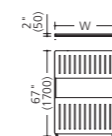

Straight (w/window)

Notice Including window panels 1) Angled sides cannot be formed using only window panels. For straight spans, bend the panels to the extent possible with up to a maximum of three spans. 2) The short side of angled compositions should be more than one-third the length of the straight side. 3) A window panel cannot be used for the end section. (Please use a plain panel for the end section of the layout.)