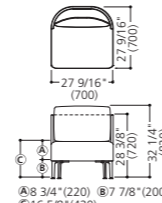

Pale gray trim MM65ZG-F000 Black trim MM65ZG-FXW0

27 5/8" W (700W) x 27 5/8" D (700D) x 16 5/8" SH (420SH) x 32 1/4" H (820H)
With 1 L pillow
Polished metal legs