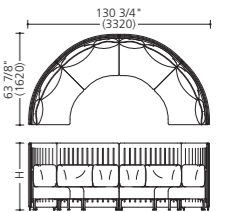

Box meeting unit

Box meeting L (w/bridge) 6-seat

	Panels		Sofa	
	Pale gray trim	Black trim	Pale gray trim	Black trim
67" H (1700H)	MM73BB-MA00	MM73BB-MB00	MM65ZZ-F000x4 MM65ZR-F000x1 MM65ZL-F000x1	MM65ZZ-FXW0x4 MM65ZR-FXW0x1 MM65ZL-FXW0x1

Bridge, panels (w/adjusters), 6 sofa seats (w/6 L pillows)
w/table unit, legs/Z637 (skip silver)
*The mounting brackets for monitor is available as an add-on item.
Monitor mounting brackets MM688P-Z637
Monitor fixing fittings MM616Y-Z637
*The picture shows a 37-inch monitor.
Please check the mountable monitor size before ordering.

Box meeting L 6-seat

	Panels		Sofa	
	Pale gray trim	Black trim	Pale gray trim	Black trim
47 7/8" H (1215H)	MM71BL-MA00	MM71BL-MB00	MM65ZZ-F000x4	MM65ZZ-FXW0x4
57 1/2" H (1460H)	MM72BL-MA00	MM72BL-MB00	MM65ZR-F000x1	MM65ZR-FXW0x1
67" H (1700H)	MM73BL-MA00	MM73BL-MB00	MM65ZL-F000x1	MM65ZL-FXW0x1

Panels (w/adjusters), 6 sofa seats (w/6 L pillows)
w/table unit, legs/Z637 (skip silver)
*The mounting brackets for monitor is available as an add-on item.
Monitor mounting brackets MM688P-Z637
Monitor fixing fittings MM616Y-Z637
*The picture shows a 37-inch monitor.
Please check the mountable monitor size before ordering.

Box meeting M 4-seat

	Panels		Sofa	
	Pale gray trim	Black trim	Pale gray trim	Black trim
47 7/8" H (1215H)	MM71BM-MA00	MM71BM-MB00	MM65ZZ-F000x2	MM65ZZ-FXW0x2
57 1/2" H (1460H)	MM72BM-MA00	MM72BM-MB00	MM65ZR-F000x1	MM65ZR-FXW0x1
67" H (1700H)	MM73BM-MA00	MM73BM-MB00	MM65ZL-F000x1	MM65ZL-FXW0x1

Panels (w/adjusters), 4 sofa seats (w/4 L pillows)
w/table unit, legs/Z637 (skip silver)
*The monitor pictured is a stationary type.
*The picture shows a 32-inch monitor.
Please check the mountable monitor size before ordering.

Sofa unit

Arena