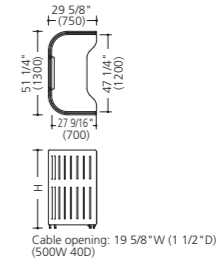

MM71CA-MZ24

Booth set CA (w/adjusters)

	Pale gray trim	Black trim
47 7/8" H (1215H)	MM71CA-MA□□	MM71CA-MB□□
57 1/2" H (1460H)	MM72CA-MA□□	MM72CA-MB□□
67" H (1700H)	MM73CA-MA□□	MM73CA-MB□□

Panels (w/adjusters), desktop, w/duct, w/cable slot