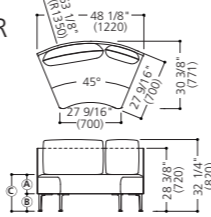

Corner sofa w/pillow 1350R (53 1/8" R)

1-seater sofa w/pillow, one side rounded LH

Pale gray trim MM65ZR-F000 Black trim MM65ZR-FXW0

27 5/8" W (700W) x 27 5/8" D (700D) x 16 5/8" SH (420SH) x 32 1/4" H (820H)
With 1 L pillow
Polished metal legs