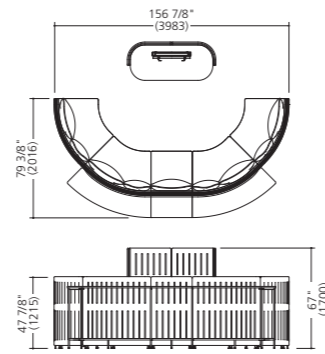

B03

Product name	Product number	Pieces
Straight panel	MM10HH-F027	7
J panel	MM21HA-F027	2
L panel	MM22HA-F027	2
Multi-use shelf straight (center) 47 1/4" W (1200W)	MM73FH-MG99	7
Multi-use shelf J type (center)	MM73FJ-MG99	1
Multi-use shelf L type (center)	MM73FL-MG99	1
Multi-use shelf J type (left)	MM72FJ-MG99	1
Multi-use shelf L type (right)	MM74FL-MG99	1
Straight connection set	MM81FA-GC71	10
Corner end cap	MM80FA-GC71	2

*Tables and chairs are sold separately.
*Whiteboards and pin boards are available as add-on items.