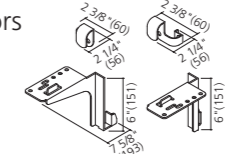

Panel/sofa connectors

For the start/end point MM80SA-ZC11 / Z25

For the connection point MM80SB-ZC11 / Z25