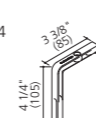

Corner end cap

MM80FA-GC71 / G204
Use 47 7/8\"/>