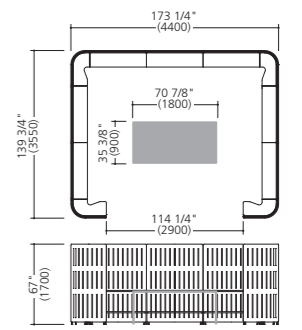

B02

Product name	Product number	Pieces
Corner sofa w/pillow 1350R (53 1/8")	MM651F-F025	3
L pillow	MM652L-F024	3
M pillow	MM652M-F024	3
R panel 1350R (53 1/8")	MM20FA-F017	5
Multi-use shelves inside R shelf set	MM72FR-MG99	1
	MM74FR-MG99	1
Straight connection set	MM81FA-GC71	4
Corner end cap	MM80FA-GC71	2
Panel/sofa connection set (start/end)	MM80SA-ZC11	1
Panel/sofa connection set (intermediate)	MM80SB-ZC11	2

*Tables are sold separately.