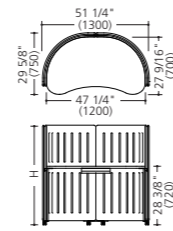

MM71MM-MZ14

Booth set MM

	Pale gray trim	Black trim
47 7/8" H (1215H)	MM71MM-MA□□	MM71MM-MB□□
57 1/2" H (1460H)	MM72MM-MA□□	MM72MM-MB□□
67" H (1700H)	MM73MM-MA□□	MM73MM-MB□□

Panels (w/adjusters), desktop, w/duct