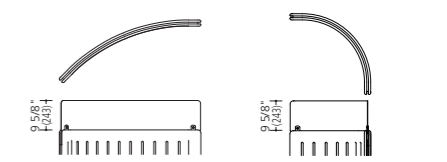

*When joining multiple add-on screens together, add-on screen shift prevention materials need to be ordered together. Applies to straight/J/L/R/C MM106P-H227.