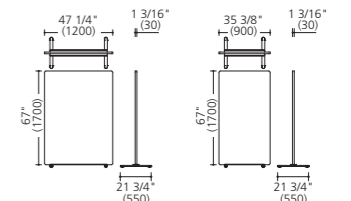

Whiteboard mounting brackets

Optional

MM851H-ZA75 / Z25

*Whiteboard is sold separately.
*ZA75(Neo white) / Z25(Black)