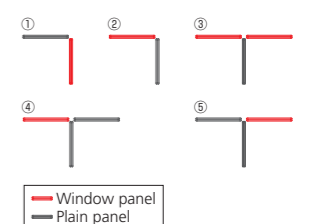

T-shaped connection set

47 7/8\"/>
57 1/2\"/>
67\"/>

Cross-shaped connection set

47 7/8\"/>
57 1/2\"/>
67\"/>

L-shaped connection set (for window panel)

- MM681A-ZC11 -Z25
- MM682A-ZC11 -Z25
- MM683A-ZC11 -Z25
- MM684A-ZC11 -Z25
- MM685A-ZC11 -Z25