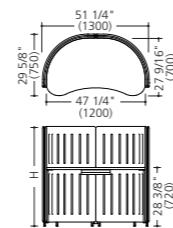

Booth set H

	Pale gray trim	Black trim
67" H (1700H)	MM72HZ-MA□□	MM72HZ-MB□□

Panels (w/adjusters), desktop