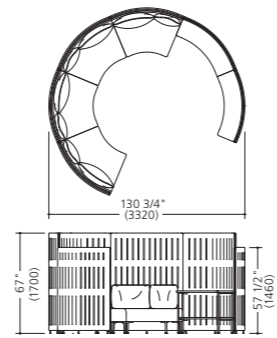

C04

Product name	Product number	Pieces
1 Straight panel free-standing set	MM30FH-F015	2

*Table (4L54) and chairs are sold separately.

C02 New

Product name	Product number	Pieces
Corner sofa w/pillow 1350R (53 1/8")	MM65ZF-FXW2	4
R panel 67"H (1700H)	MM20HA-FXX3	4
R panel 57 1/2"H (1460H)	MM20GA-FXX3	2
Multi-use shelf inside R type(left)	MM72FR-MK39	1
Multi-use shelf inside R type(right)	MM74FR-MK39	1
Corner end cap	MM80FA-G204	2
Straight connection set	MM81FA-G204	3
In-line change of height connection set	MM80DN-Z25	2
Panel/sofa connection set (start/end)	MM80SA-Z25	1
Panel/sofa connection set (intermediate)	MM80SB-Z25	3