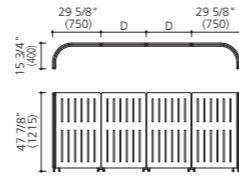

MM47FL+MM47FJ

Desk side floor panel

J type

		Pale gray trim	Black trim
For use with ProUnit FW	27 9/16" D (700D)	MM47FJ-F000	MM47FJ-FXX0
	31 1/2" D (800D)	MM48FJ-F000	MM48FJ-FXX0
For use with Manifold	27 9/16" D (700D)	MM47MJ-F000	MM47MJ-FXX0
	31 1/2" D (800D)	MM48MJ-F000	MM48MJ-FXX0

L type

		Pale gray trim	Black trim
For use with ProUnit FW	27 9/16" D (700D)	MM47FL-F000	MM47FL-FXX0
	31 1/2" D (800D)	MM48FL-F000	MM48FL-FXX0
For use with Manifold	27 9/16" D (700D)	MM47ML-F000	MM47ML-FXX0
	31 1/2" D (800D)	MM48ML-F000	MM48ML-FXX0

With designated connectors