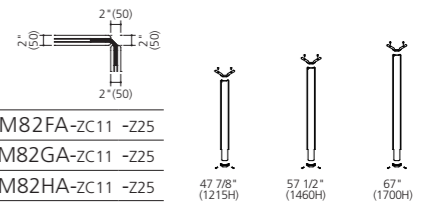

Panel connection set

In-line change of height connection set

MM80DN-ZC11 / Z25
Use between 47 7/8\"/>

Straight connection set

MM81FA-GC71 / G204
Use 47 7/8\"/>

L-shaped (90°) connection set

47 7/8\"/>
57 1/2\"/>
67\"/>