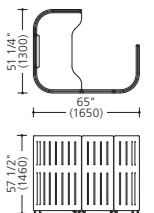

*Chairs are sold separately.

A03

Product name	Product number	Pieces
Straight panel 43 1/4" W (1100W)	MM10GG-F000	3
Straight panel 35 3/8" W (900W)	MM10GE-F000	4
L panel	MM22GA-F025	3
Straight connection set	MM81FA-GC71	3
L-shaped (90°) connection set	MM82GA-ZC11	2
T-shaped connection set	MM83GA-ZC11	2
Corner end cap	MM80FA-GC71	4

*Desks and chairs are sold separately.

A04

Product name	Product number	Pieces
Booth set ML	MM72ML-MZ14	1

*Chairs are sold separately.

A02

Product name	Product number	Pieces
Booth set MM	MM71MM-MAJ9	3
Straight panel 27 9/16" W (700W)	MM10FC-F029	2
Straight connection set	MM81FA-GC71	4