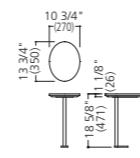

Stool

[Stool with aroma] MS78YG-F000 (White body)

MS78YB-F000 (Black body)

22 1/8" W (560W) x 15 3/4" D (400D) x 16 5/8" H (420H)

[Stool without aroma] MS78XG-F000 (White body)

MS78XB-F000 (Black body)

22 1/8" W (560W) x 15 3/4" D (400D) x 16 5/8" H (420H)