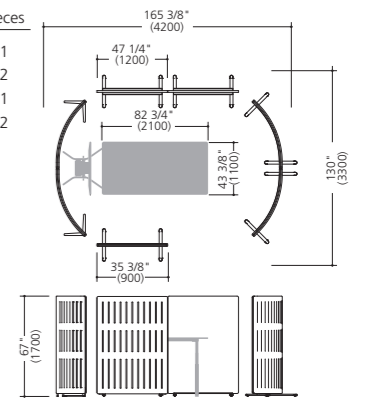

C03

Product name	Product number	Pieces
Meeting set A 47 7/8"H (1215H)	MM71MT-F029	2
3-seater sofa w/pillow	MM65ZB-F029	2
Low table	3D26FG-MK26	1