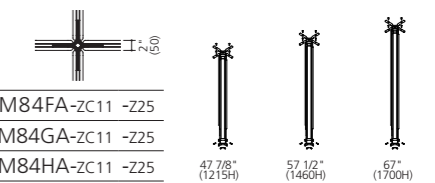

Cross-shaped connection set

47 7/8\"/>
57 1/2\"/>
67\"/>

L-shaped connection set (for window panel)

1. MM681A-ZC11 -Z25
2. MM682A-ZC11 -Z25
3. MM683A-ZC11 -Z25
4. MM684A-ZC11 -Z25
5. MM685A-ZC11 -Z25