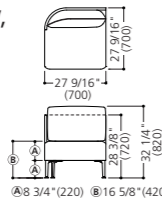

Pale gray trim MM65ZL-F000 Black trim MM65ZL-FXW0

27 5/8" W (700W) x 27 5/8" D (700D) x 16 5/8" SH (420SH) x 32 1/4" H (820H)
With 1 L pillow
Polished metal legs