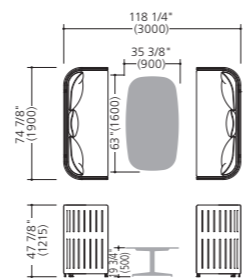

*Chairs are sold separately.

A03

Product name	Product number	Pieces
Straight panel 43 1/4" W (1100W)	MM10GG-F000	3
Straight panel 35 3/8" W (900W)	MM10GE-F000	4
L panel	MM22GA-F025	3
Straight connection set	MM81FA-GC71	3
L-shaped (90°) connection set	MM82GA-ZC11	2
T-shaped connection set	MM83GA-ZC11	2
Corner end cap	MM80FA-GC71	4

C04

Product name	Product number	Pieces
1 Straight panel free-standing set	MM30FH-F015	2

*Table (4L54) and chairs are sold separately.

C02 New

Product name	Product number	Pieces
Corner sofa w/pillow 1350R (53 1/8")	MM65ZF-FXW2	4
R panel 67"H (1700H)	MM20HA-FXX3	4
R panel 57 1/2"H (1460H)	MM20GA-FXX3	2
Multi-use shelf inside R type(left)	MM72FR-MK39	1
Multi-use shelf inside R type(right)	MM74FR-MK39	1
Corner end cap	MM80FA-G204	2
Straight connection set	MM81FA-G204	3
In-line change of height connection set	MM80DN-Z25	2
Panel/sofa connection set (start/end)	MM80SA-Z25	1
Panel/sofa connection set (intermediate)	MM80SB-Z25	3

*Table and monitor stand are sold separately.

C03

Product name	Product number	Pieces
Meeting set A 47 7/8"H (1215H)	MM71MT-F029	2
3-seater sofa w/pillow	MM65ZB-F029	2
Low table	3D26FG-MK26	1

C06 New

Product name	Product number	Pieces
Window panel	MM10WE-FXX4	3
Straight panel	MM10HE-FXX4	4
Straight connection set	MM81FA-G204	4
L-shaped connection set (for window panel)	MM861HA-Z25	1
L-shaped connection set (for window panel)	MM862HA-Z25	1
Corner end cap	MM80FA-G204	2