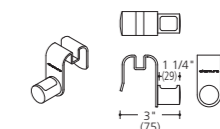

Individual booth unit

Booth set CC (w/casters)

	Pale gray trim	Black trim
47 7/8" H (1215H)	MM71CC-MA□□	MM71CC-MB□□
57 1/2" H (1460H)	MM72CC-MA□□	MM72CC-MB□□
67" H (1700H)	MM73CC-MA□□	MM73CC-MB□□

Panels (w/casters), desktop, w/cable duct, w/cable slot

Booth set MM

	Pale gray trim	Black trim
47 7/8" H (1215H)	MM71MM-MA□□	MM71MM-MB□□
57 1/2" H (1460H)	MM72MM-MA□□	MM72MM-MB□□
67" H (1700H)	MM73MM-MA□□	MM73MM-MB□□

Panels (w/adjusters), desktop, w/duct

Booth set CA (w/adjusters)

	Pale gray trim	Black trim
47 7/8" H (1215H)	MM71CA-MA□□	MM71CA-MB□□
57 1/2" H (1460H)	MM72CA-MA□□	MM72CA-MB□□
67" H (1700H)	MM73CA-MA□□	MM73CA-MB□□

Panels (w/adjusters), desktop, w/duct, w/cable slot

Booth set H

	Pale gray trim	Black trim
67" H (1700H)	MM72HZ-MA□□	MM72HZ-MB□□

Panels (w/adjusters), desktop

Booth set CE (w/acrylic)

	Pale gray trim	Black trim
47 7/8" H (1215H)	MM71CE-MA□□	MM71CE-MB□□

Panels (w/adjusters), desktop, w/duct

Add-on acrylic screen Optional

Straight	Pale gray trim	Black trim
19 11/16" W (500W)	MM10TA-H204	MM10SA-H204
23 5/8" W (600W)	MM10TB-H204	MM10SB-H204
27 9/16" W (700W)	MM10TC-H204	MM10SC-H204
31 1/2" W (800W)	9 5/8" (243H) MM10TD-H204	MM10SD-H204
35 3/8" W (900W)	MM10TE-H204	MM10SE-H204
39 3/8" W (1000W)	MM10TF-H204	MM10SF-H204
43 1/4" W (1100W)	MM10TG-H204	MM10SG-H204
47 1/4" W (1200W)	MM10TH-H204	MM10SH-H204

J-shaped	L-shaped
MM21TA-H204	MM22TA-H204
MM21SA-H204	MM22SA-H204

R-shaped	C-shaped
MM20TA-H204	MM20CA-H204
MM20SA-H204	MM20CC-H204

*When joining multiple add-on screens together, add-on screen shift prevention materials need to be ordered together. Applies to straight/J/L/R/C MM106P-H227.

Back panels CB