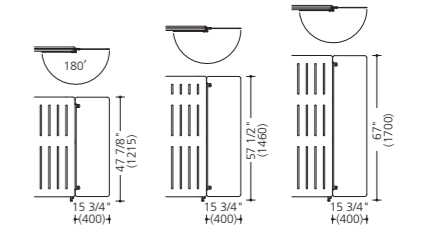

Mounting hooks Optional

MM80TH-ZA75 / Z25

*ZA75(Neo white) / Z25(Black)