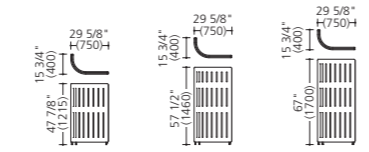

L panel

	Pale gray trim	Black trim
47 7/8\"/>		
57 1/2\"/>		
67\"/>