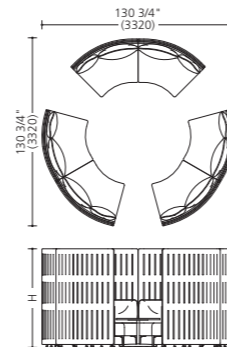

F15B

Meeting set A

	Panels		Sofa	
	Pale gray trim	Black trim	Pale gray trim	Black trim
47 7/8" H (1215H)	MM71MT-F000	MM71MT-FX00		
57 1/2" H (1460H)	MM72MT-F000	MM72MT-FX00	MM65ZB-F000x1	MM65ZB-FXW0x1
67" H (1700H)	MM73MT-F000	MM73MT-FX00		

Panel (w/adjusters)
1 sofa seat (w/2 L pillows, 1 M pillow)
W/connecting fittings