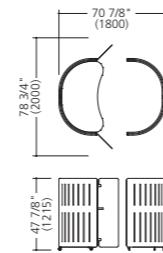

*Chairs are sold separately.

A03

Product name	Product number	Pieces
Straight panel 43 1/4" W (1100W)	MM10GG-F000	3
Straight panel 35 3/8" W (900W)	MM10GE-F000	4
L panel	MM22GA-F025	3
Straight connection set	MM81FA-GC71	3
L-shaped (90°) connection set	MM82GA-ZC11	2
T-shaped connection set	MM83GA-ZC11	2
Corner end cap	MM80FA-GC71	4