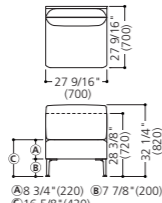

Pale gray trim MM65ZA-F000 Black trim MM65ZA-FXW0

27 5/8" W (700W) x 27 5/8" D (700D) x 16 5/8" SH (420SH) x 32 1/4" H (820H)
With 1 L pillow
Polished metal legs