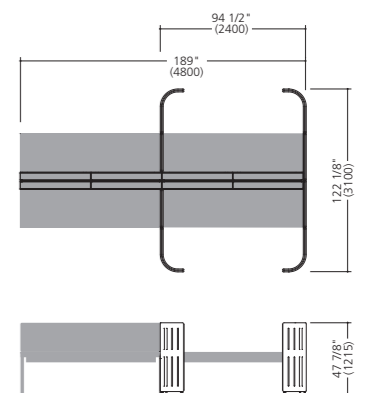

●The stationery, papers, and laptops shown on the desks are for illustrative purposes only.