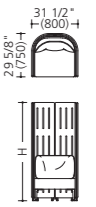

F05B

Round set B

	Panels		Sofa	
	Pale gray trim	Black trim	Pale gray trim	Black trim
47 7/8" H (1215H)	MM71BR-F000	MM71BR-FX00		
57 1/2" H (1460H)	MM72BR-F000	MM72BR-FX00	MM65ZF-F000x4	MM65ZF-FXW0x4
67" H (1700H)	MM73BR-F000	MM73BR-FX00		

Panel (w/adjusters)
4 sofa seats (w/4 L pillows, 4 M pillows)
W/connecting fittings