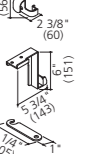

*ZC11 (Pale gray), Z25 (Black), GC71 (Pale gray), G204 (Black)

Notice 1. When using plain panels as stand-alone panels 1-A. With Free-standing legs 1) In most cases, you will need to attach free-standing legs to both the left and right end. 2) The maximum number of straight spans that can be connected is three. Free-standing legs can be used for up to two panels. 1-B. Without free-standing legs 1) When connecting panels in an L, T, or angular U shape, bend the panels to the extent possible with up to a maximum of three spans. 2) The short side of angled compositions should be more than one-third the length of the straight side. Or, the third span can be connected as the short side of a J or L shaped panel. 3) If using a J (or L) shaped panel in the center of a three span layout, a straight panel can be installed at the end. **2. Combining components for a layout with sofas and tables with plain panels** Please order the necessary number of designated sofa connectors and table connectors. **3. Including a multipurpose shelving unit in the layout** Please order the necessary items in line with the panel layout rules. **4. Ordering corner end caps** Please be sure to order the necessary number of corner end caps for the start and end of each panel.