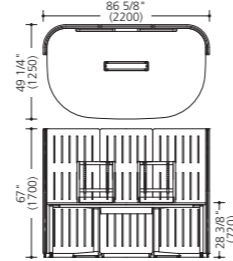

Meeting booth

MZ38

AV shelf

MM73AV-MA□□ (Pale gray trim)
MM73AV-FXX□ (Black trim)

Back panel (w/adjusters)
AV board (w/cable cap, casters)
W/monitor mounting brackets
Panel height 67"H (1700H)
*The picture shows a 42-inch monitor.
Please check the mountable size before ordering.

MZ14

Double monitor table

MM73MB-MA□□ (Pale gray trim)
MM73MB-FXX□ (Black trim)

Back panel (w/adjusters), mounting brackets for 2 monitors, w/cable cover for desktop
Panel height 67"H (1700H)
*The picture shows a 37-inch monitor.
Please check the mountable size before ordering.