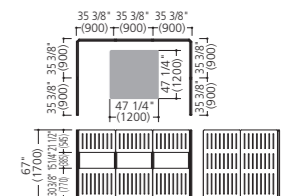

*Table and monitor stand are sold separately.

C03

Product name	Product number	Pieces
Meeting set A 47 7/8"H (1215H)	MM71MT-F029	2
3-seater sofa w/pillow	MM65ZB-F029	2
Low table	3D26FG-MK26	1

C06 New

Product name	Product number	Pieces
Window panel	MM10WE-FXX4	3
Straight panel	MM10HE-FXX4	4
Straight connection set	MM81FA-G204	4
L-shaped connection set (for window panel)	MM861HA-Z25	1
L-shaped connection set (for window panel)	MM862HA-Z25	1
Corner end cap	MM80FA-G204	2

*Chairs and tables are sold separately.

●The stationery, papers, and laptops shown on the desks are for illustrative purposes only.

Individual booth unit

MM71CC-MAM3

Booth set CC (w/casters)

	Pale gray trim	Black trim
47 7/8" H (1215H)	MM71CC-MA□□	MM71CC-MB□□
57 1/2" H (1460H)	MM72CC-MA□□	MM72CC-MB□□
67" H (1700H)	MM73CC-MA□□	MM73CC-MB□□