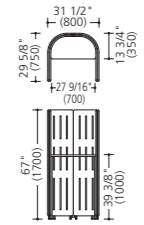

MM71CE-MBG4

Booth set CE (w/acrylic)

	Pale gray trim	Black trim
47 7/8" H (1215H)	MM71CE-MA□□	MM71CE-MB□□

Panels (w/adjusters), desktop, w/duct