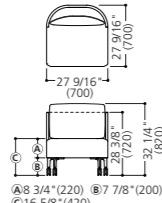

1-seater sofa w/pillow, one side rounded RH

Pale gray trim MM65ZF-F000 Black trim MM65ZF-FXW0

48 1/8" W (1220W) x 30 3/8" D (771D) x 16 5/8" SH (420SH) x 32 1/4" H (820H)
With 1 L pillow, 1 M pillow