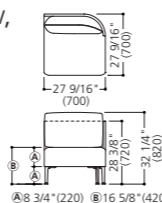

Pillow

[L pillow] MS652L-F000

27 5/8" W (700W) x 15 3/4" D (400D) x 7 7/8" H (200H)

[M pillow] MS652M-F000

15 3/4" W (400W) x 15 3/4" D (400D) x 6" H (150H)