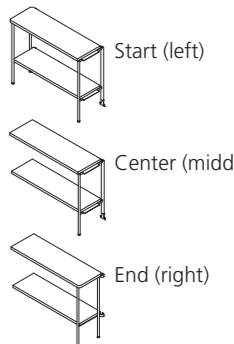

Start (left)		Center (middle)		End (right)	
	Pale gray trim	Black trim	Pale gray trim	Black trim	Pale gray trim	Black trim
19 3/4" W (500W)	MM72FA-MA00	MM72FA-MB00	MM73FA-MA00	MM73FA-MB00	MM74FA-MA00	MM74FA-MB00
23 5/8" W (600W)	MM72FB-MA00	MM72FB-MB00	MM73FB-MA00	MM73FB-MB00	MM74FB-MA00	MM74FB-MB00
27 9/16" W (700W)	MM72FC-MA00	MM72FC-MB00	MM73FC-MA00	MM73FC-MB00	MM74FC-MA00	MM74FC-MB00
31 1/2" W (800W)	MM72FD-MA00	MM72FD-MB00	MM73FD-MA00	MM73FD-MB00	MM74FD-MA00	MM74FD-MB00
35 3/8" W (900W)	MM72FE-MA00	MM72FE-MB00	MM73FE-MA00	MM73FE-MB00	MM74FE-MA00	MM74FE-MB00
39 3/8" W (1000W)	MM72FF-MA00	MM72FF-MB00	MM73FF-MA00	MM73FF-MB00	MM74FF-MA00	MM74FF-MB00
43 1/4" W (1100W)	MM72FG-MA00	MM72FG-MB00	MM73FG-MA00	MM73FG-MB00	MM74FG-MA00	MM74FG-MB00
47 1/4" W (1200W)	MM72FH-MA00	MM72FH-MB00	MM73FH-MA00	MM73FH-MB00	MM74FH-MA00	MM74FH-MB00

J type