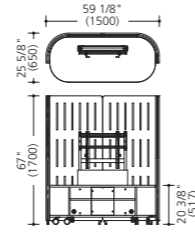

Meeting booth

MZ38

AV shelf

MM73AV-MA□□ (Pale gray trim)
MM73AV-FXX□ (Black trim)

Back panel (w/adjusters)
AV board (w/cable cap, casters)
W/monitor mounting brackets
Panel height 67"H (1700H)
*The picture shows a 42-inch monitor.
Please check the mountable size before ordering.