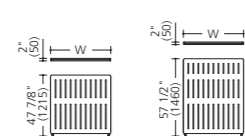

Straight (plain)