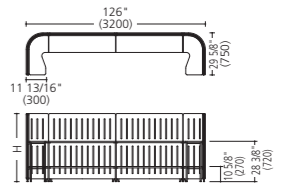

Common specs: designated connectors included. See p18 for colors and codes for combination specs.

Multi-use shelves

MAJ6

Straight shelf set w/panel

		Pale gray trim	Black trim
	47 7/8" H (1215H)	MM71TC-MA00	MM71TC-MB00
	57 1/2" H (1460H)	MM72TC-MA00	MM72TC-MB00
	67" H (1700H)	MM73TC-MA00	MM73TC-MB00