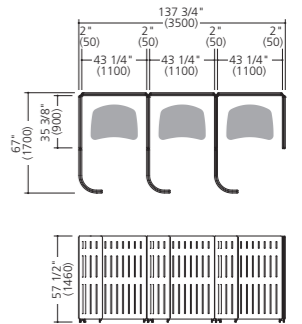

A04

Product name	Product number	Pieces
Booth set ML	MM72ML-MZ14	1

*Chairs are sold separately.