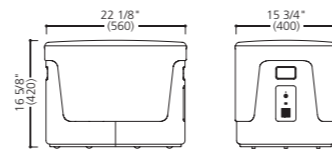

Stool

[Stool with aroma] MS78YG-F000 (White body)

MS78YB-F000 (Black body)

22 1/8" W (560W) x 15 3/4" D (400D) x 16 5/8" H (420H)

[Stool without aroma] MS78XG-F000 (White body)

MS78XB-F000 (Black body)

22 1/8" W (560W) x 15 3/4" D (400D) x 16 5/8" H (420H)