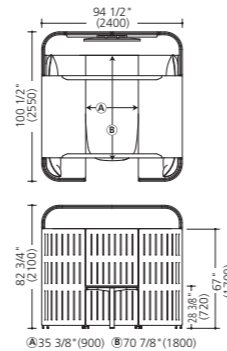

*Chairs are sold separately.

A03

Product name	Product number	Pieces
Straight panel 43 1/4" W (1100W)	MM10GG-F000	3
Straight panel 35 3/8" W (900W)	MM10GE-F000	4
L panel	MM22GA-F025	3
Straight connection set	MM81FA-GC71	3
L-shaped (90°) connection set	MM82GA-ZC11	2
T-shaped connection set	MM83GA-ZC11	2
Corner end cap	MM80FA-GC71	4

Bridge, panels (w/adjusters), 6 sofa seats (w/6 L pillows)
w/table unit, legs/Z637 (skip silver)
*The mounting brackets for monitor is available as an add-on item.
Monitor mounting brackets MM688P-Z637
Monitor fixing fittings MM616Y-Z637
*The picture shows a 37-inch monitor.
Please check the mountable monitor size before ordering.