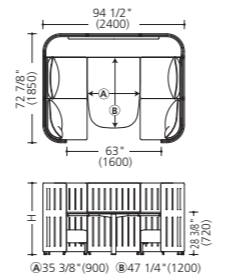

Box meeting unit

Box meeting L (w/bridge) 6-seat

	Panels		Sofa	
	Pale gray trim	Black trim	Pale gray trim	Black trim
67" H (1700H)	MM73BB-MA00	MM73BB-MB00	MM65ZZ-F000x4 MM65ZR-F000x1 MM65ZL-F000x1	MM65ZZ-FXW0x4 MM65ZR-FXW0x1 MM65ZL-FXW0x1

Bridge, panels (w/adjusters), 6 sofa seats (w/6 L pillows)
w/table unit, legs/Z637 (skip silver)
*The mounting brackets for monitor is available as an add-on item.
Monitor mounting brackets MM688P-Z637
Monitor fixing fittings MM616Y-Z637
*The picture shows a 37-inch monitor.
Please check the mountable monitor size before ordering.

Box meeting L 6-seat

	Panels		Sofa	
	Pale gray trim	Black trim	Pale gray trim	Black trim
47 7/8" H (1215H)	MM71BL-MA00	MM71BL-MB00	MM65ZZ-F000x4	MM65ZZ-FXW0x4
57 1/2" H (1460H)	MM72BL-MA00	MM72BL-MB00	MM65ZR-F000x1	MM65ZR-FXW0x1
67" H (1700H)	MM73BL-MA00	MM73BL-MB00	MM65ZL-F000x1	MM65ZL-FXW0x1

Panels (w/adjusters), 6 sofa seats (w/6 L pillows)
w/table unit, legs/Z637 (skip silver)
*The mounting brackets for monitor is available as an add-on item.
Monitor mounting brackets MM688P-Z637
Monitor fixing fittings MM616Y-Z637
*The picture shows a 37-inch monitor.
Please check the mountable monitor size before ordering.

Box meeting M 4-seat

	Panels		Sofa	
	Pale gray trim	Black trim	Pale gray trim	Black trim
47 7/8" H (1215H)	MM71BM-MA00	MM71BM-MB00	MM65ZZ-F000x2	MM65ZZ-FXW0x2
57 1/2" H (1460H)	MM72BM-MA00	MM72BM-MB00	MM65ZR-F000x1	MM65ZR-FXW0x1
67" H (1700H)	MM73BM-MA00	MM73BM-MB00	MM65ZL-F000x1	MM65ZL-FXW0x1

Panels (w/adjusters), 4 sofa seats (w/4 L pillows)
w/table unit, legs/Z637 (skip silver)
*The monitor pictured is a stationary type.
*The picture shows a 32-inch monitor.
Please check the mountable monitor size before ordering.

Sofa unit

Arena