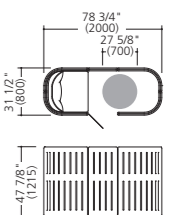

●The stationery, papers, and laptops shown on the desks are for illustrative purposes only.