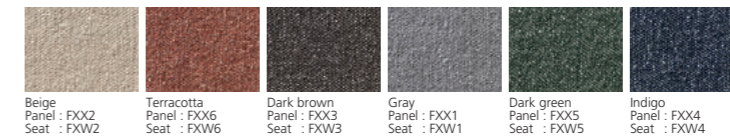

*May not be available in some countries.

Color

Pale gray trim

Dimple

Black trim **New**

Interlock

Desktop/Shelf colors

Leg colors