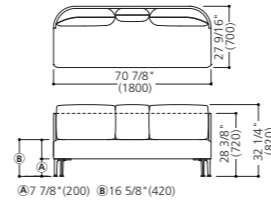

1-seater sofa w/pillow, rounded back

Pale gray trim MM65ZZ-F000 Black trim MM65ZZ-FXW0

27 5/8" W (700W) x 27 5/8" D (700D) x 16 5/8" SH (420SH) x 32 1/4" H (820H)
With 1 L pillow
Polished metal legs