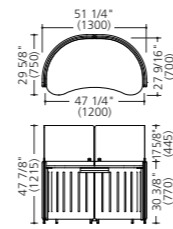

Individual booth unit

Booth set CC (w/casters)

	Pale gray trim	Black trim
47 7/8" H (1215H)	MM71CC-MA□□	MM71CC-MB□□
57 1/2" H (1460H)	MM72CC-MA□□	MM72CC-MB□□
67" H (1700H)	MM73CC-MA□□	MM73CC-MB□□

Panels (w/casters), desktop, w/cable duct, w/cable slot

Booth set MM

	Pale gray trim	Black trim
47 7/8" H (1215H)	MM71MM-MA□□	MM71MM-MB□□
57 1/2" H (1460H)	MM72MM-MA□□	MM72MM-MB□□
67" H (1700H)	MM73MM-MA□□	MM73MM-MB□□

Panels (w/adjusters), desktop, w/duct

Booth set CA (w/adjusters)

	Pale gray trim	Black trim
47 7/8" H (1215H)	MM71CA-MA□□	MM71CA-MB□□
57 1/2" H (1460H)	MM72CA-MA□□	MM72CA-MB□□
67" H (1700H)	MM73CA-MA□□	MM73CA-MB□□

Panels (w/adjusters), desktop, w/duct, w/cable slot

MZ11

Booth set H

	Pale gray trim	Black trim
67" H (1700H)	MM72HZ-MA□□	MM72HZ-MB□□

Panels (w/adjusters), desktop

Booth set CE (w/acrylic)

	Pale gray trim	Black trim
47 7/8" H (1215H)	MM71CE-MA□□	MM71CE-MB□□

Panels (w/adjusters), desktop, w/duct

Add-on acrylic screen Optional

Straight	Pale gray trim	Black trim
19 11/16" W (500W)	MM10TA-H204	MM10SA-H204
23 5/8" W (600W)	MM10TB-H204	MM10SB-H204
27 9/16" W (700W)	MM10TC-H204	MM10SC-H204
31 1/2" W (800W)	9 5/8" (243H) MM10TD-H204	MM10SD-H204
35 3/8" W (900W)	MM10TE-H204	MM10SE-H204
39 3/8" W (1000W)	MM10TF-H204	MM10SF-H204
43 1/4" W (1100W)	MM10TG-H204	MM10SG-H204
47 1/4" W (1200W)	MM10TH-H204	MM10SH-H204

J-shaped	L-shaped
MM21TA-H204	MM22TA-H204
MM21SA-H204	MM22SA-H204

R-shaped	C-shaped
MM20TA-H204	MM20CA-H204
MM20SA-H204	MM20CC-H204

*When joining multiple add-on screens together, add-on screen shift prevention materials need to be ordered together. Applies to straight/J/L/R/C MM106P-H227.

Back panels CB