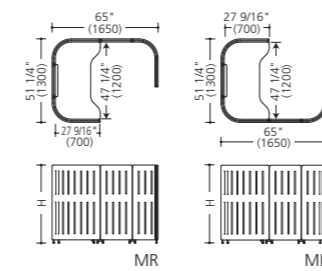

Cable opening: 19 5/8" W (1 1/2" D) (500W 40D)