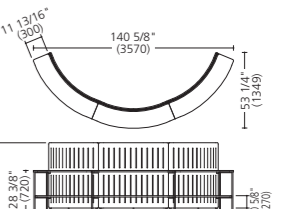

Outside R-shaped shelf set w/panel