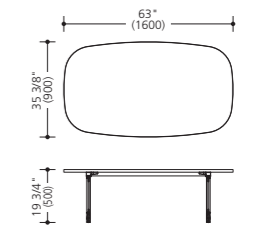

Solo use table

31 1/2\"/>

Polished metal legs, w/adjusters
MG07, MK17, MK18, MK19