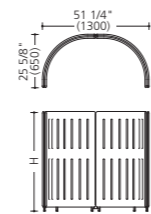

MM71MR-MZ15

Booth set MR/ML

	Pale gray trim	Black trim
Booth set MR		
47 7/8" H (1215H)	MM71MR-MA□□	MM71MR-MB□□
57 1/2" H (1460H)	MM72MR-MA□□	MM72MR-MB□□
67" H (1700H)	MM73MR-MA□□	MM73MR-MB□□
Booth set ML		
47 7/8" H (1215H)	MM71ML-MA□□	MM71ML-MB□□
57 1/2" H (1460H)	MM72ML-MA□□	MM72ML-MB□□
67" H (1700H)	MM73ML-MA□□	MM73ML-MB□□

Panels (w/adjusters), desktop, w/duct