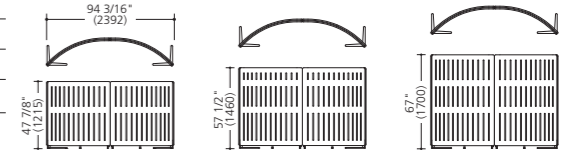

MM34HA-F025

1 R panel (caster feet) set

	Pale gray trim	Black trim
47 7/8" H (1215H)	MM34FA-F□□□	MM34FA-FXX□
57 1/2" H (1460H)	MM34GA-F□□□	MM34GA-FXX□
67" H (1700H)	MM34HA-F□□□	MM34HA-FXX□