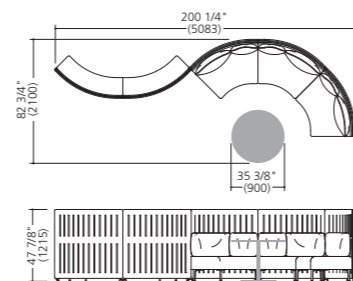

B04

Product name	Product number	Pieces
Desk end panel	MM80MF-F025	1
Desktop panel (double sided)	3M60MC-FWS7	1
Desk side floor panel J type	MM48MJ-F025	1
Desk side floor panel L type	MM48ML-F025	1

*Panels can be installed in the following work stations:
ProUnit FW (27 9/16", 31 1/2"), Manifold (27 9/16", 31 1/2").
*Desks (Manifold), chairs, and task lights are sold separately.
*Desk products may not be available in some countries.