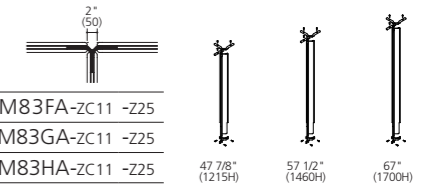

T-shaped connection set

47 7/8\"/>
57 1/2\"/>
67\"/>