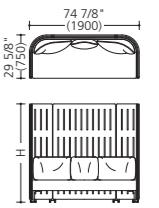

F07B

Booth set S

	Panels		Sofa	
	Pale gray trim	Black trim	Pale gray trim	Black trim
47 7/8" H (1215H)	MM71SZ-F000	MM71SZ-FX00		
57 1/2" H (1460H)	MM72SZ-F000	MM72SZ-FX00	MM65ZA-F000x1	MM65ZA-FXW0x1
67" H (1700H)	MM73SZ-F000	MM73SZ-FX00		

Panel (w/adjusters)
1 sofa seat (1 L pillow)
W/connecting fittings