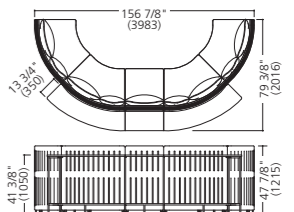

Panel (w/adjusters)
1 sofa seat (1 L pillow)
W/connecting fittings

F05B

Round set B

	Panels		Sofa	
	Pale gray trim	Black trim	Pale gray trim	Black trim
47 7/8" H (1215H)	MM71BR-F000	MM71BR-FX00		
57 1/2" H (1460H)	MM72BR-F000	MM72BR-FX00	MM65ZF-F000x4	MM65ZF-FXW0x4
67" H (1700H)	MM73BR-F000	MM73BR-FX00		

Panel (w/adjusters)
1 sofa seat (w/5 L pillows, 4 M pillows)
W/connecting fittings

Straight type

*Sofa seats and straight connector need to be ordered together.
*Corner end caps need to be ordered for the start and end panel (one cap each).