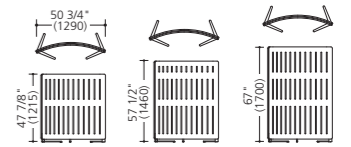

MZ14

Double monitor table

MM73MB-MA□□ (Pale gray trim)
MM73MB-FXX□ (Black trim)

Back panel (w/adjusters), mounting brackets for 2 monitors, w/cable cover for desktop
Panel height 67"H (1700H)
*The picture shows a 37-inch monitor.
Please check the mountable size before ordering.