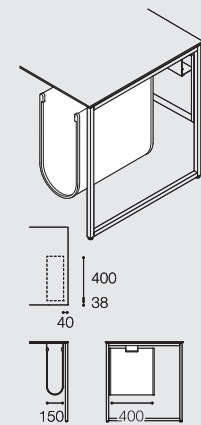

Line Up

Standard Table

Standing Table

Desktop

Options

Desktop Panel

W 1800 / 1600 / 1500 /
1400 / 1200 / 1000

Hook for Bag

Tray
(Clamp Type)

Bag Holder

Cable Riser

*Maximum weight capacity: 5kg

*Maximum weight capacity: 5kg

Color Options

Leg | Modesty Panel

Powder Coat