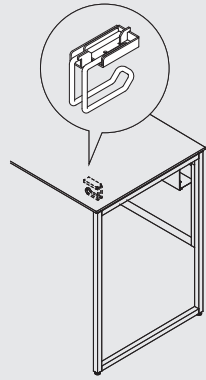

Line Up

Standard Table

Standing Table

Desktop

Options

Desktop Panel

W 1800 / 1600 / 1500 /
1400 / 1200 / 1000

Hook for Bag

Tray
(Clamp Type)

Bag Holder

Cable Riser

*Maximum weight capacity: 5kg

*Maximum weight capacity: 5kg

Color Options

Leg | Modesty Panel

Powder Coat