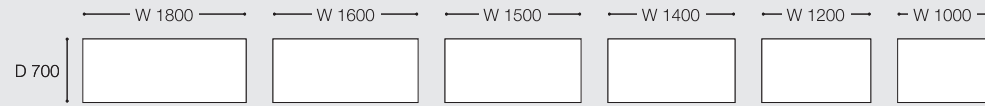

Line Up

Standard Table

Standing Table

Desktop

Options

Desktop Panel

W 1800 / 1600 / 1500 /
1400 / 1200 / 1000

Hook for Bag