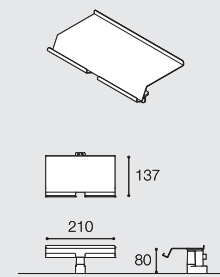

Line Up

Standard Table

Standing Table

Desktop

Options

Desktop Panel

W 1800 / 1600 / 1500 /
1400 / 1200 / 1000

Hook for Bag

Tray
(Clamp Type)

Bag Holder

Cable Riser

*Maximum weight capacity: 5kg

*Maximum weight capacity: 5kg

Color Options

Leg | Modesty Panel

Powder Coat