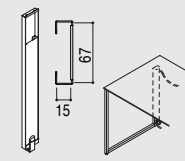

Line Up

Standard Table

Standing Table

Desktop

Options

Desktop Panel

W 1800 / 1600 / 1500 /
1400 / 1200 / 1000

Hook for Bag

Tray
(Clamp Type)

Bag Holder

Cable Riser

*Maximum weight capacity: 5kg

*Maximum weight capacity: 5kg

Color Options

Leg | Modesty Panel

Powder Coat