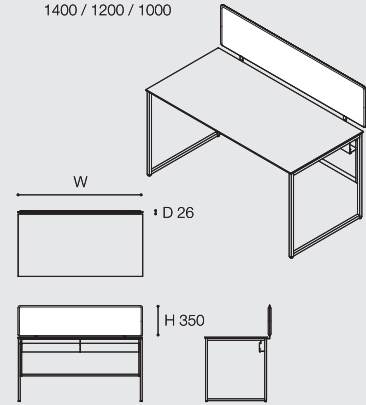

Line Up

Standard Table

Standing Table

Desktop

Options

Desktop Panel

W 1800 / 1600 / 1500 /
1400 / 1200 / 1000

Hook for Bag

Tray
(Clamp Type)

Bag Holder

Cable Riser

*Maximum weight capacity: 5kg

*Maximum weight capacity: 5kg

Color Options

Leg | Modesty Panel

Powder Coat

YKCO13-101

SOLISTE

DESK SYSTEM

OKAMURA

SOLISTE

A minimalist table with different height options to vary work posture and work style.

An standing-height table posture allows you to change from a sitting position for a healthy option and productivity advance in different tasks.