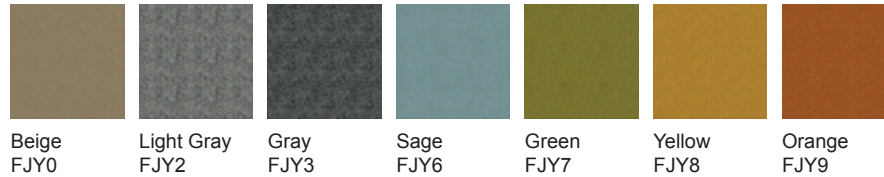

Dimensions: W1000 D40 H400

Code

3XT1SZ

Color Options - Felt A