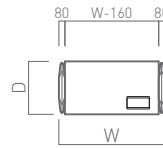

Outset Leg

W: 1400 D: 700 H: 750
1500
1600
1800

L-Shape Desk

Inset Leg

Outset Leg

Outset Leg With Wood Trim

L-Shape Desk:

*1 Worktop dimensions are -20mm from the overall size.