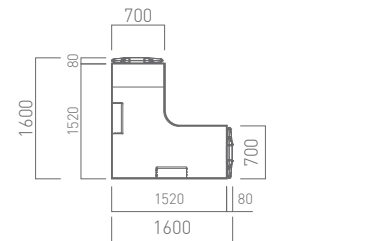

Outset Leg

Width	Depth	Code
1600	1600	3XUD2_