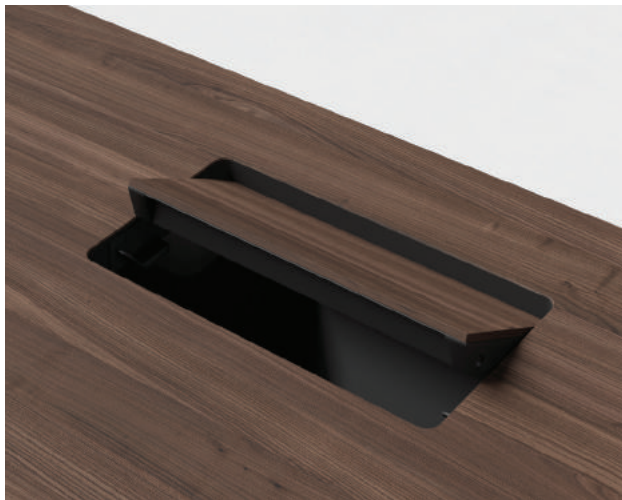

Wood Veneer Medium
WG62

Flip Lid

Single Type (For Bench)

Single Type (For Single Desk & Manager Desk)

Double Sided Type (For Meeting Table)

Dimensions: W400 D145

Dimensions: W300 D164

Dimensions: W300 D210