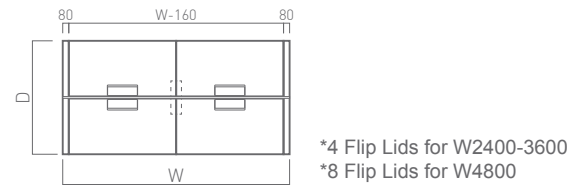

Outset Leg With Wood Trim / Cluster 2

	D1400 H750	D1500 H750	D1600 H750
Width	Code	Code	Code
2400	3XHAY_	3XHHY_	3XHNY_
2800	3XHBY_	3XHLY_	3XHPY_
3000	3XHCY_	3XHJY_	3XHQY_
3200	3XHDY_	3XHKY_	3XHRY_
3600	3XHEY_	3XHLY_	3XHSY_
4800	3XHFY_	3XHMY_	3XHTY_