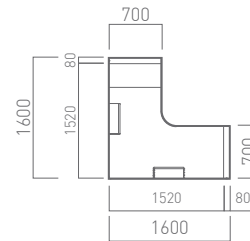

Outset Leg

W: 1400 D: 700 H: 750
1500
1600
1800

L-Shape Desk

Inset Leg

Outset Leg

Outset Leg With Wood Trim

L-Shape Desk:

*1 Worktop dimensions are -20mm from the overall size.