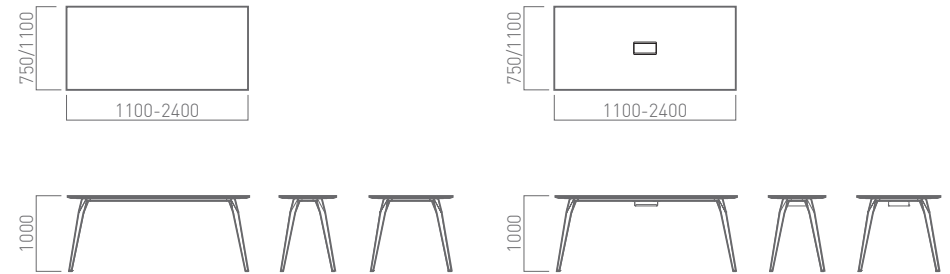

6th Digit in Code:

Color:

A White ZH81 B Neo White ZA75 C Skip Silver Z637 D Black Z25 E Ai Blue ZH82 F Mushroom Brown ZH83 G Orange ZH84 H Wasabi Green ZH85

Statement of Line - Meeting Table (1/2)

Standing Height