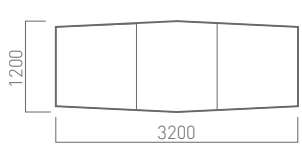

Dimensions (4/5)

Conference Table

Polygon

Without Wiring Option