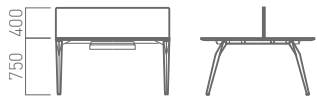

Statement of Line - Bench Double Without Center Rail (3/3)

Outset Leg With Wood Trim / Cluster 1

	D1400 H750	D1500 H750	D1600 H750
Width	Code	Code	Code
1200	3XGAY_	3XGHY_	3XGNY_
1400	3XGBY_	3XGIY_	3XGPY_
1500	3XGCY_	3XGJY_	3XGQY_
1600	3XGDY_	3XGKY_	3XGRY_
1800	3XGEY_	3XGLY_	3XGSY_
2400	3XGFY_	3XGMY_	3XGTY_