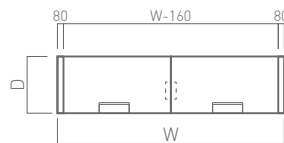

Outset Leg With Wood Trim

W: 1200 D: 700 H: 750
1400 750
1600 800
1800
2400

W: 2400 D: 700 H: 750
2800 750
3200 800
3600
4800

W: 3600 D: 700 H: 750
4200 750
4800 800
5400
7200

*1 Flip Lids for W1200-1800
*2 Flip Lids for W2400

*2 Flip Lids for W2400-3600
*4 Flip Lids for W4800

*3 Flip Lids for W3600-5400
*6 Flip Lids for W7200