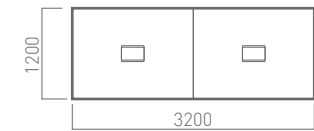

Rectangle

Without Wiring Option

Width	Depth	Code
3200	1200	3XP65_

With Wiring Option

Width	Depth	Code
3200	1200	3XQ65_