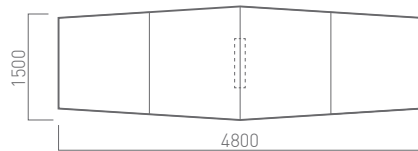

Dimensions (4/5)

Conference Table

Polygon

Without Wiring Option