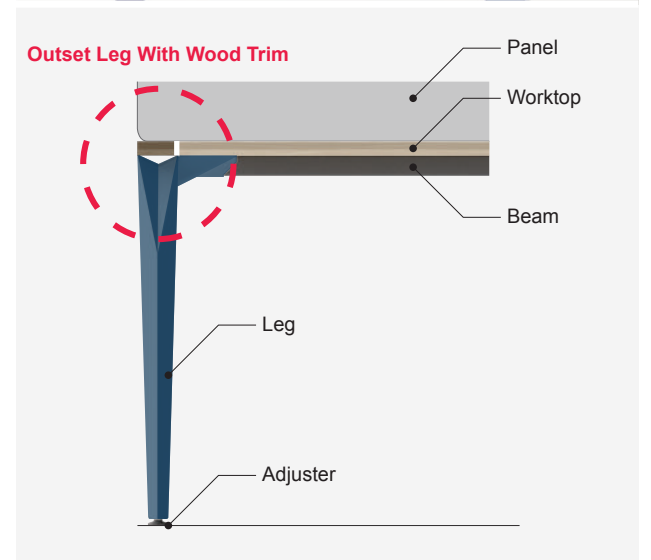

Bench Double

Outset Leg With Center Rail

Bench Double With Center Rail

Inset Leg

Outset Leg

Outset Leg With Wood Trim

Center Rail For Bench Double

Inset Leg & Outset Leg

Outset Leg With Wood Trim

Bench Double Without Center Rail

Inset Leg

Outset Leg

Outset Leg With Wood Trim

Statement of Line - Bench Double With Center Rail (1/3)

Inset Leg / Cluster 1

*2 Flip Lids for W1200-1800
*4 Flip Lids for W2400