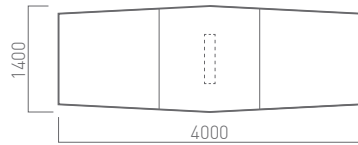

Dimensions (4/5)

Conference Table

Polygon

Without Wiring Option