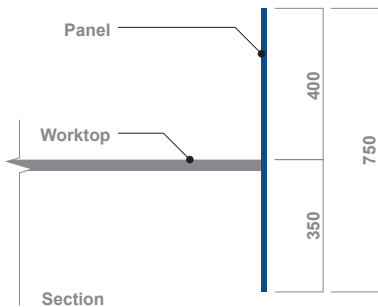

Fixed Full Length Panel