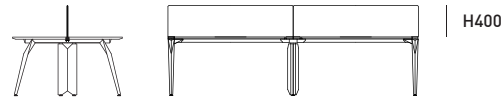

Accessories (Options)

Dimensions: W1200-2400 D14 H400

Color Options - Fabric

Pearl
FZZ1

Gray
FZZ2

Emerald
FZZ3

Medblue
FZZ4

Burly Wood
FZZ5

Mink
FZZ6

Pebble
FZZ7

Planet
FZZ8

Width	Code
1200	3XTAFZ
1400	3XTBFZ
1500	3XTCFZ
1600	3XTDFZ
1800	3XTEFZ
2400	3XTFFZ

Dimensions: W1400-1600 D14 H500

Section

Color Options - Fabric

Pearl
FZZ1

Gray
FZZ2

Emerald
FZZ3

Medblue
FZZ4

Burly Wood
FZZ5

Mink
FZZ6

Pebble
FZZ7

Planet
FZZ8

Width	Code
1400	3XTBEZ
1500	3XTCEZ
1600	3XTDEZ