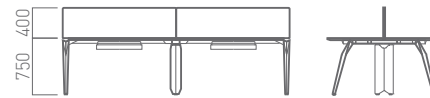

Outset Leg / Cluster 2

	D1400 H750	D1500 H750	D1600 H750
Width	Code	Code	Code
2400	3XEAY_	3XEHY_	3XENY_
2800	3XEBY_	3XE IY_	3XEPY_
3000	3XECY_	3XEJY_	3XEQY_
3200	3XEDY_	3XEKY_	3XERY_
3600	3XEEY_	3XELY_	3XESY_
4800	3XEFY_	3XEMY_	3XETY_