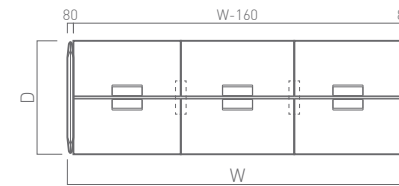

Outset Leg / Cluster 3

*6 Flip Lids for W3600-5400
*12 Flip Lids for W7200