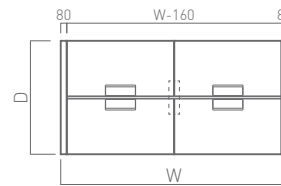

Outset Leg With Wood Trim / Cluster 2

*4 Flip Lids for W2400-3600
*8 Flip Lids for W4800