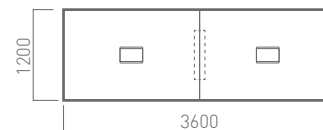

With Wiring Option