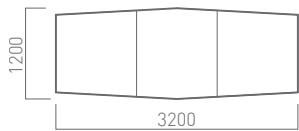

Statement of Line - Conference Table

Polygon

Without Wiring Option

Width	Depth	Code
3200	1200	3XP64_

With Wiring Option

Width	Depth	Code
3200	1200	3XQ64_