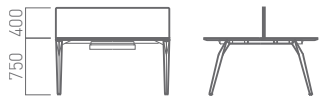

D1400 H750	D1500 H750	D1600 H750
Width	Code	Code	Code
1200	3XAAY_	3XAHY_	3XANY_
1400	3XABY_	3XAIY_	3XAPY_
1500	3XACY_	3XAJY_	3XAQY_
1600	3XADY_	3XAKY_	3XARY_
1800	3XAEY_	3XALY_	3XASY_
2400	3XAFY_	3XAMY_	3XATY_