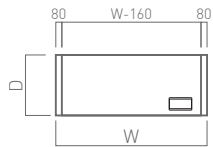

W: 1600 D: 800 H: 750
1800
2000

Single Desk

Inset Leg