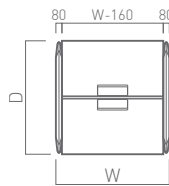

Statement of Line - Bench Double With Center Rail (2/3)

Outset Leg / Cluster 1

*2 Flip Lids for W1200-1800
*4 Flip Lids for W2400