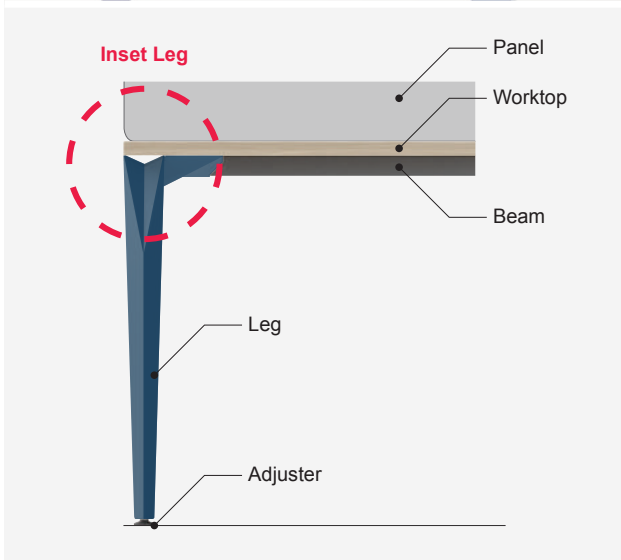

Bench Double

Outset Leg With Center Rail

Bench Double With Center Rail

Inset Leg

Outset Leg

Outset Leg With Wood Trim

Center Rail For Bench Double

Inset Leg & Outset Leg

Outset Leg With Wood Trim

Bench Double Without Center Rail

Inset Leg

Outset Leg

Outset Leg With Wood Trim

Statement of Line - Bench Double With Center Rail (1/3)

Inset Leg / Cluster 1

*2 Flip Lids for W1200-1800
*4 Flip Lids for W2400