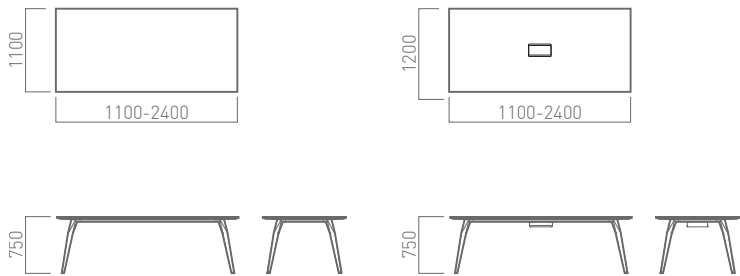

Statement of Line - Meeting Table (2/2)

Rectangle (Standard Height)

Without Wiring Option