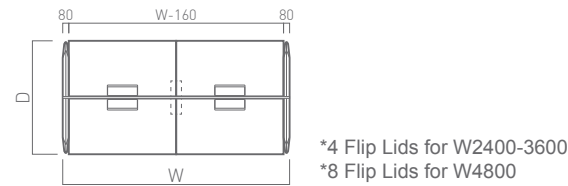

Outset Leg / Cluster 2

	D1400 H750	D1500 H750	D1600 H750
Width	Code	Code	Code
2400	3XEAY_	3XEHY_	3XENY_
2800	3XEBY_	3XE IY_	3XEPY_
3000	3XECY_	3XEJY_	3XEQY_
3200	3XEDY_	3XEKY_	3XERY_
3600	3XEEY_	3XELY_	3XESY_
4800	3XEFY_	3XEMY_	3XETY_