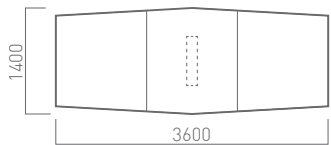

Dimensions (4/5)

Conference Table

Polygon

Without Wiring Option