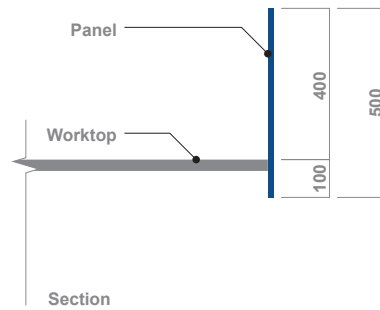

Statement of Line - Bench Single (Options)

Width	Code
700	3XTAGZ
750	3XTGGZ
800	3XTNGZ

Width	Code
700	3XTAEZ
750	3XTGEZ
800	3XTNEZ