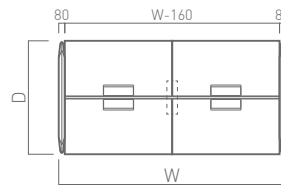

Outset Leg / Cluster 2

*4 Flip Lids for W2400-3600
*8 Flip Lids for W4800