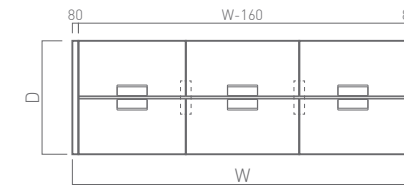

Outset Leg With Wood Trim / Cluster 3

*6 Flip Lids for W3600-5400
*12 Flip Lids for W7200