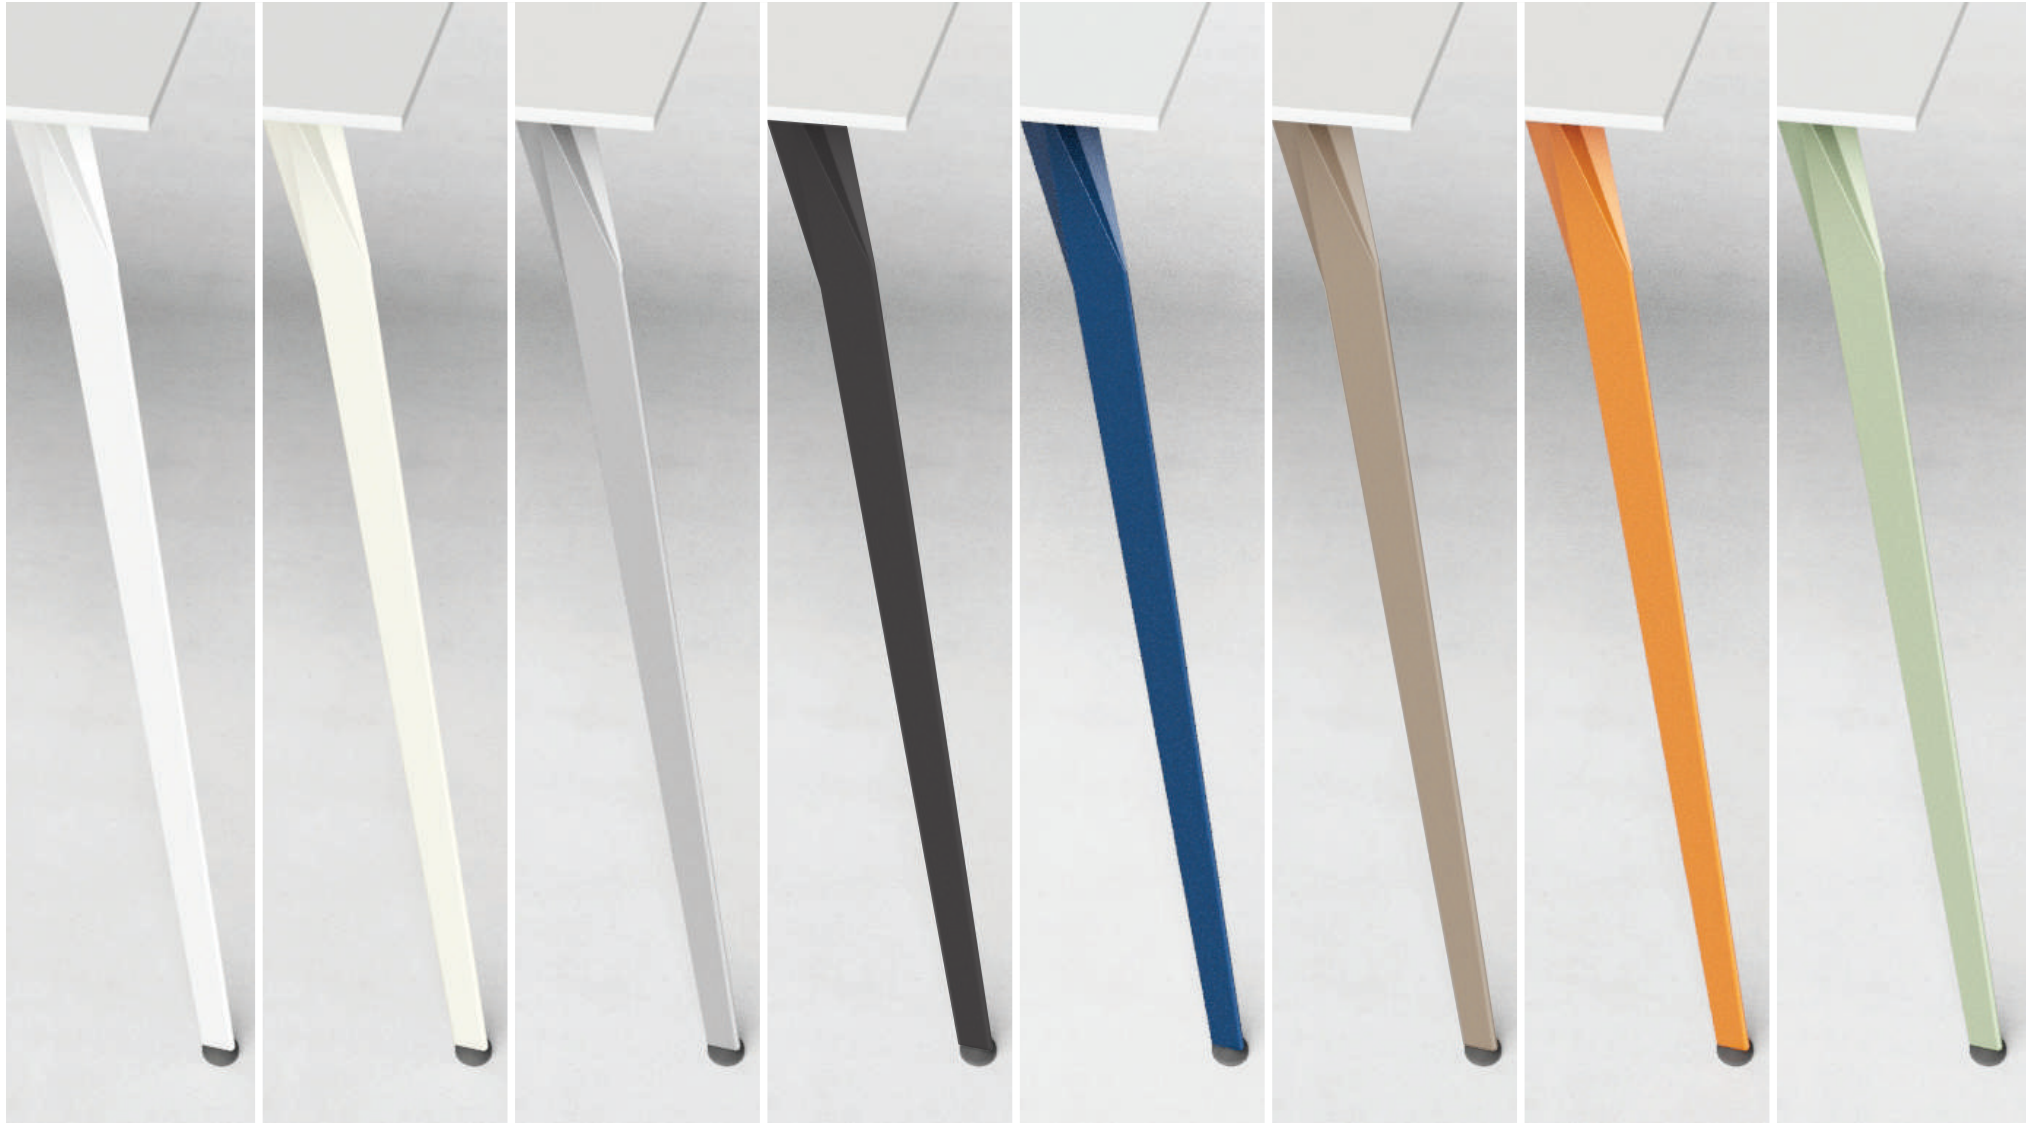

Leg Color Options - Powder Coat

White
ZH81

Neo White
ZA75

Skip Silver
Z637

Black
Z25

Ai Blue
ZH82

Mushroom Brown
ZH83

Orange
ZH84