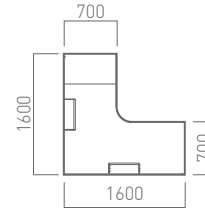

Outset Leg

W: 1400 D: 700 H: 750
1500
1600
1800

L-Shape Desk

Inset Leg

Outset Leg

Outset Leg With Wood Trim

L-Shape Desk:

*1 Worktop dimensions are -20mm from the overall size.