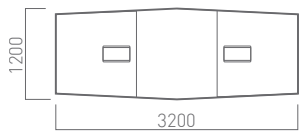

With Wiring Option