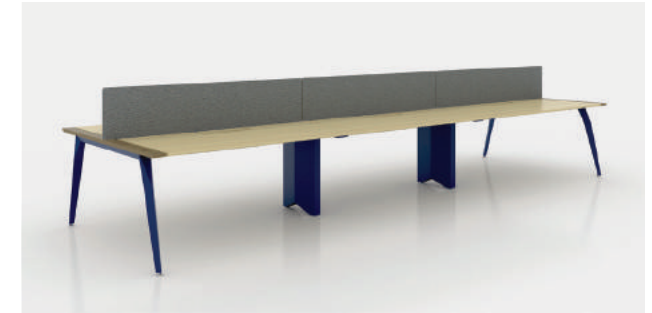

Outset Leg With Wood Trim / Cluster 3

	D1400 H750	D1500 H750	D1600 H750
Width	Code	Code	Code
3600	3XJAY_	3XJHY_	3XJNY_
4200	3XJBY_	3XJLY_	3XJPY_
4500	3XJCY_	3XJJY_	3XJQY_
4800	3XJDY_	3XJKY_	3XJRY_
5400	3XJEY_	3XJLY_	3XJSY_
7200	3XJFY_	3XJMY_	3XJTY_

Leg Color Options

6th Digit in Code:

A	B	C	D	E	F	G	H
White ZH81	Neo White ZA75	Skip Silver Z637	Black Z25	Ai Blue ZH82	Mushroom Brown ZH83	Orange ZH84	Wasabi Green ZH85