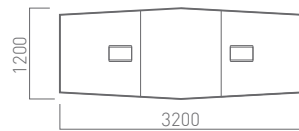

Statement of Line - Conference Table

Polygon

Without Wiring Option

Width	Depth	Code
3200	1200	3XP64_

With Wiring Option

Width	Depth	Code
3200	1200	3XQ64_