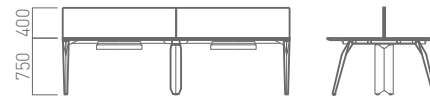

Outset Leg With Wood Trim / Cluster 2

	D1400 H750	D1500 H750	D1600 H750
Width	Code	Code	Code
2400	3XHAY_	3XHHY_	3XHNY_
2800	3XHBY_	3XHLY_	3XHPY_
3000	3XHCY_	3XHJY_	3XHQY_
3200	3XHDY_	3XHKY_	3XHRY_
3600	3XHEY_	3XHLY_	3XHSY_
4800	3XHFY_	3XHMY_	3XHTY_