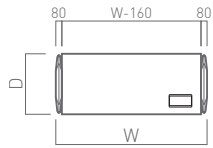

Dimensions (3/5)

Manager Desk

Outset Leg With Wood Trim