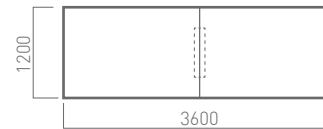

Rectangle

Without Wiring Option