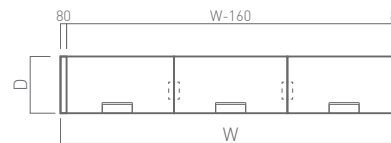

Outset Leg With Wood Trim

W: 1200 D: 700 H: 750
1400 750
1600 800
1800
2400

W: 2400 D: 700 H: 750
2800 750
3200 800
3600
4800

W: 3600 D: 700 H: 750
4200 750
4800 800
5400
7200

*1 Flip Lids for W1200-1800
*2 Flip Lids for W2400

*2 Flip Lids for W2400-3600
*4 Flip Lids for W4800

*3 Flip Lids for W3600-5400
*6 Flip Lids for W7200