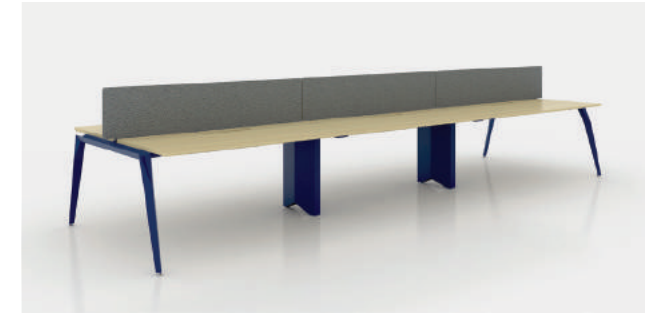

Outset Leg / Cluster 3

	D1400 H750	D1500 H750	D1600 H750
Width	Code	Code	Code
3600	3XFAY_	3XFHY_	3XFNY_
4200	3XFBY_	3XF IY_	3XFPY_
4500	3XFCY_	3XFJY_	3XFQY_
4800	3XFDY_	3XFKY_	3XFRY_
5400	3XFEY_	3XFLY_	3XFSY_
7200	3XFFY_	3XFMY_	3XFTY_

Leg Color Options

6th Digit in Code:

A	B	C	D	E	F	G	H
White ZH81	Neo White ZA75	Skip Silver Z637	Black Z25	Ai Blue ZH82	Mushroom Brown ZH83	Orange ZH84	Wasabi Green ZH85