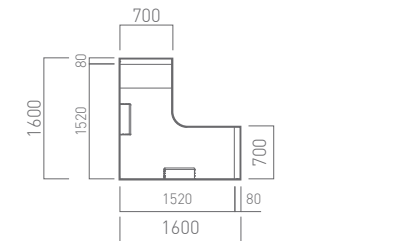

Outset Leg with Wood Trim

Width	Depth	Code
1600	1600	3XUD3_