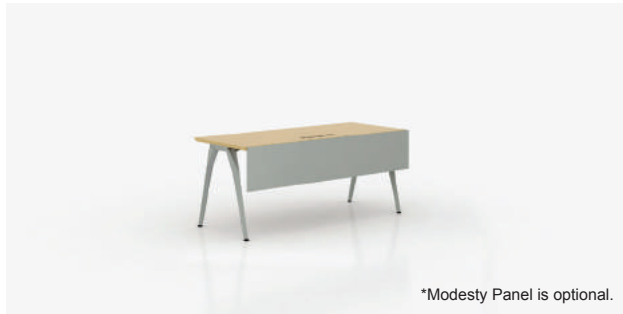

Statement of Line - Bench Single (1/3)

Inset Leg / Cluster 1

	D700 H750	D750 H750	D800 H750
Width	Code	Code	Code
1200	3X1AZ_	3X1HZ_	3X1NZ_
1400	3X1BZ_	3X1IZ_	3X1PZ_
1500	3X1CZ_	3X1JZ_	3X1QZ_
1600	3X1DZ_	3X1KZ_	3X1RZ_
1800	3X1EZ_	3X1LZ_	3X1SZ_
2400	3X1FZ_	3X1MZ_	3X1TZ_