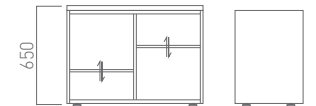

High Shelf

W900 D450 H650

Code

3XVZCZ

Cabinet Top Code

3XWZZZ

Color:

Neo White
ZA75

Skip Silver
Z637

Black
Z25