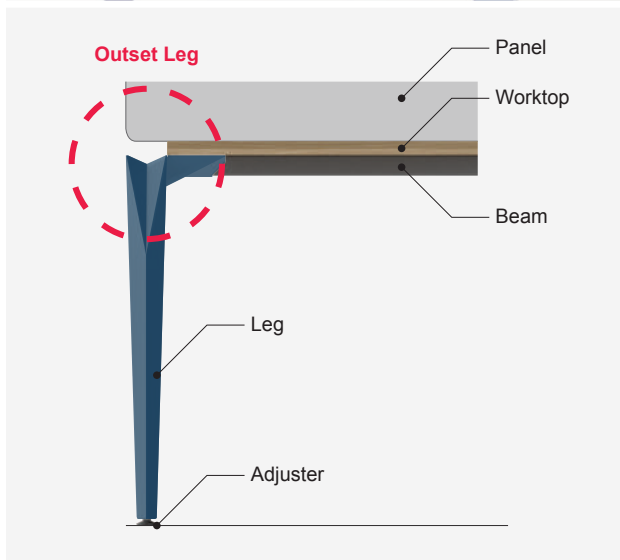

Bench Double

Outset Leg With Center Rail

Bench Double With Center Rail

Inset Leg

Outset Leg

Outset Leg With Wood Trim

Center Rail For Bench Double

Inset Leg & Outset Leg

Outset Leg With Wood Trim

Bench Double Without Center Rail

Inset Leg

Outset Leg

Outset Leg With Wood Trim

Statement of Line - Bench Double With Center Rail (1/3)

Inset Leg / Cluster 1

*2 Flip Lids for W1200-1800
*4 Flip Lids for W2400