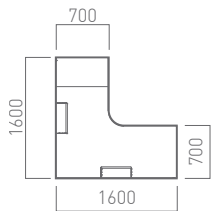

Statement of Line - L-Shape Table

Inset Leg

Width	Depth	Code
1600	1600	3XUD1_

Leg Color Options

6th Digit in Code:

Color:

A	B	C	D	E	F	G	H
White ZH81	Neo White ZA75	Skip Silver Z637	Black Z25	Ai Blue ZH82	Mushroom Brown ZH83	Orange ZH84	Wasabi Green ZH85

L-Shape Desk:

- *1 Worktop dimensions are -20mm from the overall size.
- *2 Please request and refer to detail drawings before ordering.
- *3 Modesty Panel is optional.