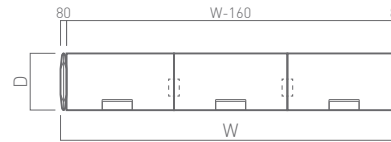

Dimensions (2/5)

Bench Single

Cluster 1

Cluster 2

Cluster 3

*1 Worktop dimensions are -20mm from the overall size.
*2 Please request and refer to detail drawings before ordering.

Inset Leg

Outset Leg

Outset Leg With Wood Trim

W: 1200 D: 700 H: 750
1400 750
1600 800
1800
2400

W: 2400 D: 700 H: 750
2800 750
3200 800
3600
4800

W: 3600 D: 700 H: 750
4200 750
4800 800
5400
7200

*1 Flip Lids for W1200-1800
*2 Flip Lids for W2400

*2 Flip Lids for W2400-3600
*4 Flip Lids for W4800

*3 Flip Lids for W3600-5400
*6 Flip Lids for W7200