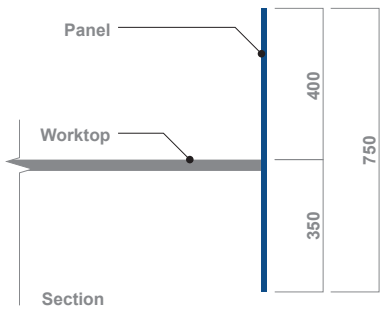

Statement of Line - Bench Single (Options)

Width	Code
700	3XTAGZ
750	3XTGGZ
800	3XTNGZ

Width	Code
700	3XTAEZ
750	3XTGEZ
800	3XTNEZ