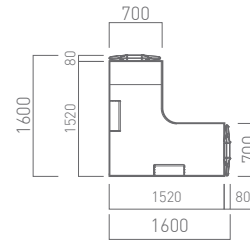

Outset Leg

W: 1400 D: 700 H: 750
1500
1600
1800

L-Shape Desk

Inset Leg

Outset Leg

Outset Leg With Wood Trim

L-Shape Desk:

*1 Worktop dimensions are -20mm from the overall size.