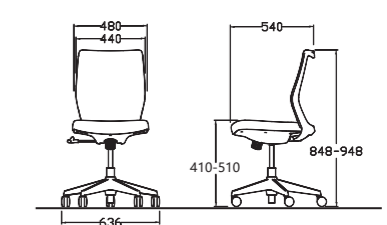

Surrender to the same comfort. Anytime, anywhere

The quality of a chair is measured by the level of comfort you'd experience after sitting in it for long periods of time.

Primp is a basic chair that supports your back with a soft mesh fabric, giving you nice comfort. Backed up by Okamura's strong DNA in engineering, Primp freshen up the office ambiance with smart design.

Functions

The backrest can be locked at preset positions with tension control

Arm rest is adjustable in the range of 75mm

Seat height is adjustable in the range of 120 mm.

Synchro reclining mechanism

Synchro reclining mechanism moves in sync with you, when you move in the chair, the backrest and seat move backwards or forwards accordingly, supporting to your body at all time

Variations

Without arm

Colors

Black Black

Gray Gray

Black FHR1 Gray FHR2 Blue FHR6 Green FHR5 Red FHR9 Orange FHR8