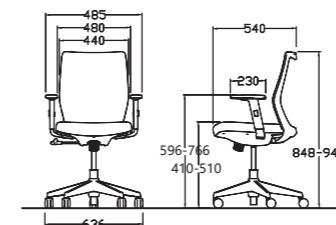

Variations

Adjustable arm