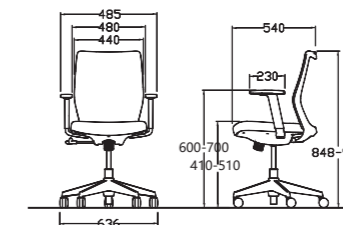

Surrender to the same comfort. Anytime, anywhere

The quality of a chair is measured by the level of comfort you'd experience after sitting in it for long periods of time.

Primp is a basic chair that supports your back with a soft mesh fabric, giving you nice comfort. Backed up by Okamura's strong DNA in engineering, Primp freshen up the office ambiance with smart design.

Functions

The backrest can be locked at preset positions with tension control

Arm rest is adjustable in the range of 75mm

Seat height is adjustable in the range of 120 mm.

Synchro reclining mechanism

Synchro reclining mechanism moves in sync with you, when you move in the chair, the backrest and seat move backwards or forwards accordingly, supporting to your body at all time

Variations

Fixed arm

Colors

Black Black

Gray Gray

Black FHR1 Gray FHR2 Blue FHR6 Green FHR5 Red FHR9 Orange FHR8