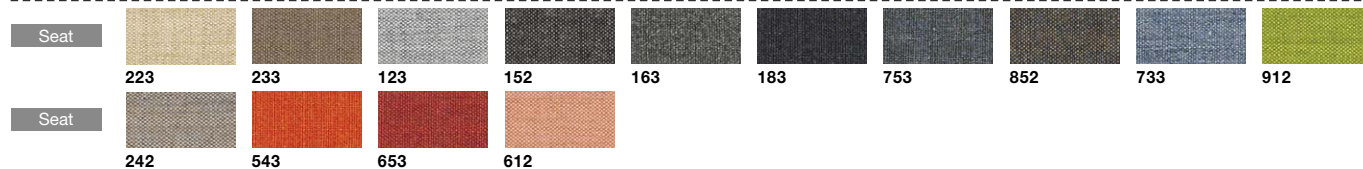

Color Variations **kvadrat** (Special Fabric)

Steelcut Trio

Remix

Umami3

Divina MD

Divina

Revive1

Recheck

Color Variations **Japan-made** (Special Fabric)

TRAD

Bit

Bark

TWILL

Interlock