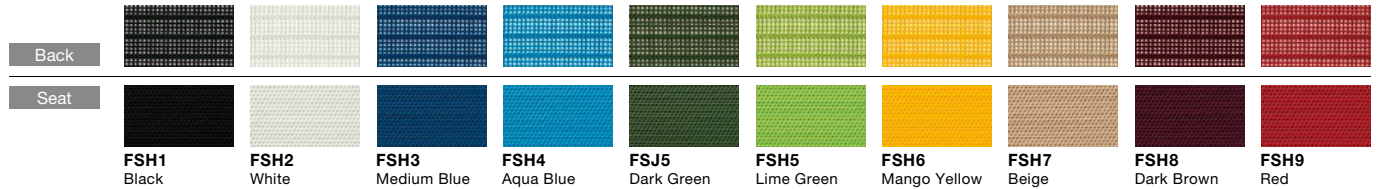

Choral

Spec Guide

Issued August 2021

[BIFMA (mm) Standard]

okamura

Choral

Color options for back and body

Back	Mesh	Mesh	Upholstered	Upholstered
Body	Black	White	Black	White

Leg and Frame colors

Polished Silver Black

Armrest types

Adjustable Armrest Fixed Armrest

- [Options]
- CQ529X** Adjustable Armrest, Polished
 - CQ529W** Adjustable Armrest, Silver
 - CQ529Z** Adjustable Armrest, Black
 - CQ524X** Fixed Armrest, Polished
 - CQ524W** Fixed Armrest, Silver
 - CQ524Z** Fixed Armrest, Black

Options

Adjustable Headrest
CQ502Z-FSF□, PF72
 Adjustable Headrest (Black Body)
CQ502X-FSF□, PF72
 Adjustable Headrest (White body)

Adjustable Hanger
CQ926W-G□□□
 G721: Black, GB03: White

Adjustable Lumbar support
CQ519X-G□□□
 G721: Black, GB03: White

Product Code

Color Variations

Mesh Back and Cushion Seat

Upholstered Back and Cushion Seat

Adjustable Headrest

Mesh Back and Leather Seat

Leather Back and Leather Seat

Color Variations **kvadrat** (Special Fabric)