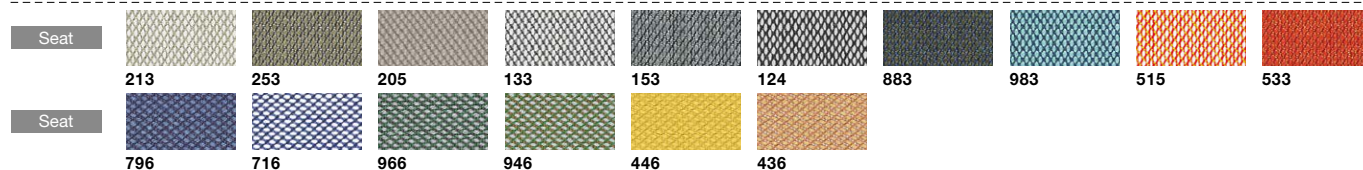

Color Variations **kvadrat** (Special Fabric)

Steelcut Trio