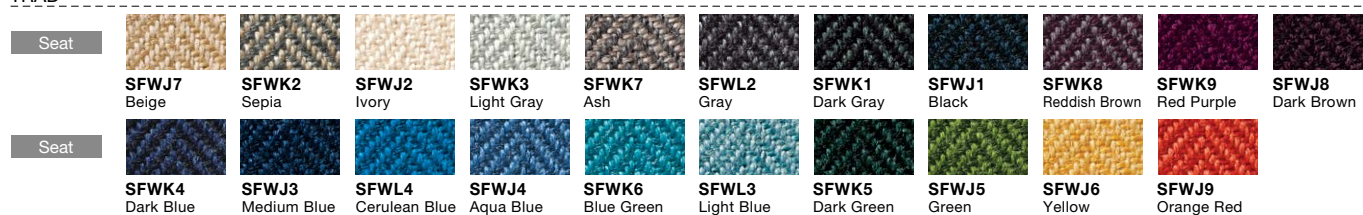

Color Variations **Japan-made** (Special Fabric)

TRAD