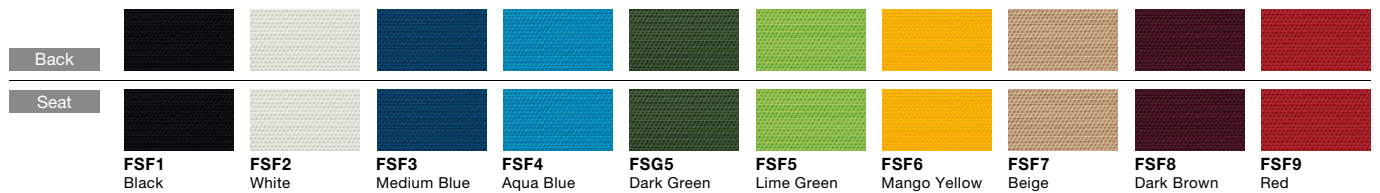

Choral

Spec Guide

Issued August 2021

[BIFMA (mm) Standard]

okamura

Choral

Color options for back and body

Back	Mesh	Mesh	Upholstered	Upholstered
Body	Black	White	Black	White

Leg and Frame colors

Polished Silver Black

Armrest types

Adjustable Armrest Fixed Armrest

- [Options]
- CQ529X** Adjustable Armrest, Polished
 - CQ529W** Adjustable Armrest, Silver
 - CQ529Z** Adjustable Armrest, Black
 - CQ524X** Fixed Armrest, Polished
 - CQ524W** Fixed Armrest, Silver
 - CQ524Z** Fixed Armrest, Black

Options

Adjustable Headrest
CQ502Z-FSF□, PF72
 Adjustable Headrest (Black Body)
CQ502X-FSF□, PF72
 Adjustable Headrest (White body)

Adjustable Hanger
CQ926W-G□□□
 G721: Black, GB03: White

Adjustable Lumbar support
CQ519X-G□□□
 G721: Black, GB03: White

Product Code

Color Variations

Mesh Back and Cushion Seat

Upholstered Back and Cushion Seat

Adjustable Headrest

Mesh Back and Leather Seat

Leather Back and Leather Seat

Color Variations **kvadrat** (Special Fabric)