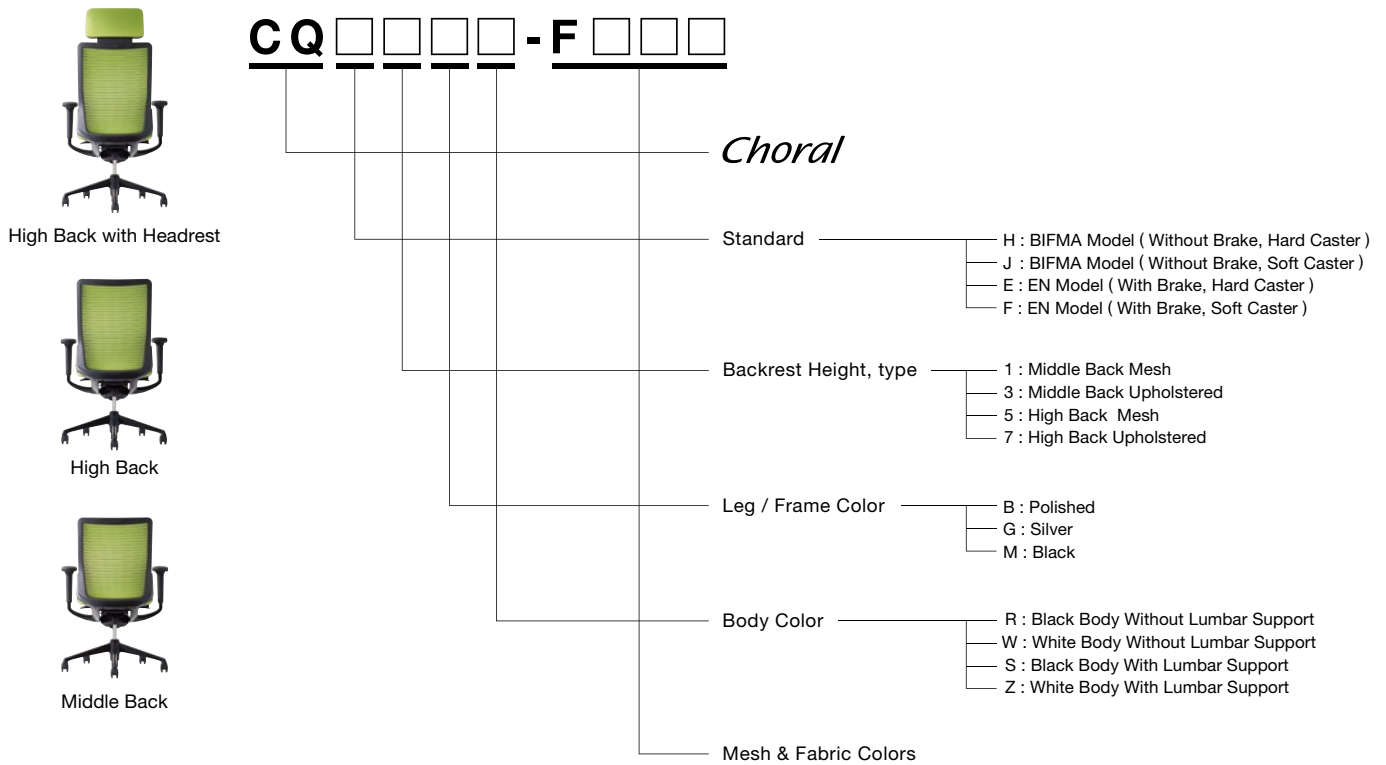

Options

Adjustable Headrest
CQ502Z-FSF□, PF72
 Adjustable Headrest (Black Body)
CQ502X-FSF□, PF72
 Adjustable Headrest (White body)

Adjustable Hanger
CQ926W-G□□□
 G721: Black, GB03: White

Adjustable Lumbar support
CQ519X-G□□□
 G721: Black, GB03: White

Product Code

Color Variations

Mesh Back and Cushion Seat

Upholstered Back and Cushion Seat

Adjustable Headrest

Mesh Back and Leather Seat

Leather Back and Leather Seat

Color Variations **kvadrat** (Special Fabric)