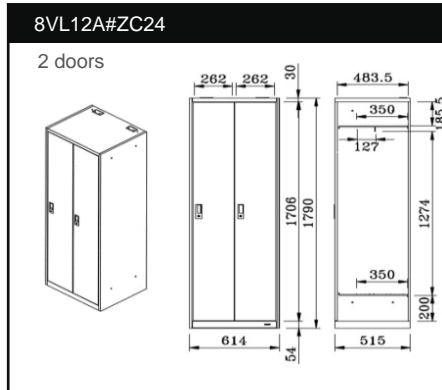

# VL Office Locker

LINE UP

FUNCTION

● Handle & Key Locked

● Shelf

OPTION

● Name Holder 93Wx35H 9Q0368P G975

● Mirror GUA190 G975

# VL Shoes Locker

- Name Holder 93Wx35H  
9Q0368P G975

**9Q0421A#ZC24**

9 doors

**9Q0440A#ZC24**

12 doors

**9Q0330A#ZC24**

18 doors