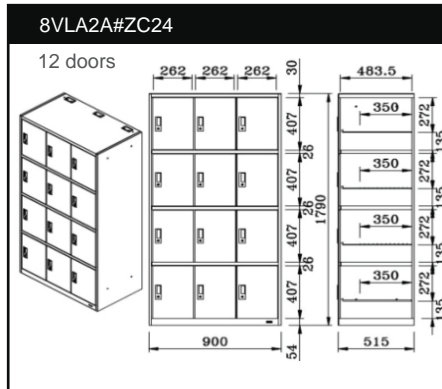

# VL Office Locker

LINE UP

FUNCTION

● Handle & Key Locked

● Shelf

OPTION

● Name Holder 93Wx35H 9Q0368P G975

● Mirror GUA190 G975

# VL Shoes Locker

- Name Holder 93Wx35H  
9Q0368P G975

**9Q0421A#ZC24**

9 doors

**9Q0440A#ZC24**

12 doors

**9Q0330A#ZC24**

18 doors