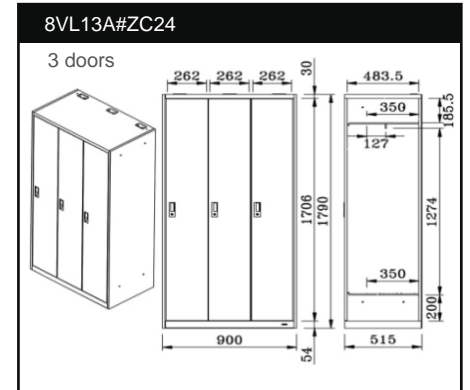

# VL Office Locker

LINE UP

FUNCTION

● Handle & Key Locked

● Shelf

OPTION

● Name Holder 93Wx35H 9Q0368P G975

● Mirror GUA190 G975

# VL Shoes Locker

- Name Holder 93Wx35H  
9Q0368P G975

**9Q0421A#ZC24**

9 doors

**9Q0440A#ZC24**

12 doors

**9Q0330A#ZC24**

18 doors