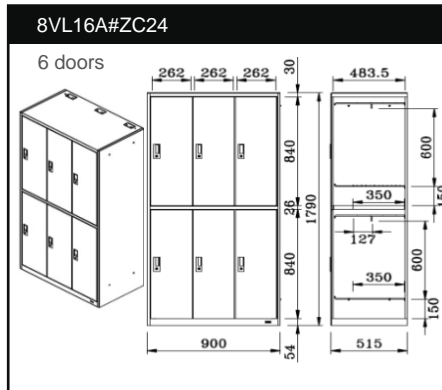

# VL Office Locker

LINE UP

FUNCTION

● Handle & Key Locked

● Shelf

OPTION

● Name Holder 93Wx35H 9Q0368P G975

● Mirror GUA190 G975

# VL Shoes Locker

- Name Holder 93Wx35H  
9Q0368P G975

**9Q0421A#ZC24**

9 doors

**9Q0440A#ZC24**

12 doors

**9Q0330A#ZC24**

18 doors