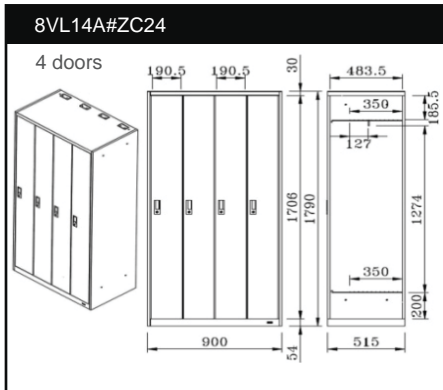

# VL Office Locker

LINE UP

FUNCTION

● Handle & Key Locked

● Shelf

OPTION

● Name Holder 93Wx35H 9Q0368P G975

● Mirror GUA190 G975

# VL Shoes Locker

- Name Holder 93Wx35H  
9Q0368P G975

**9Q0421A#ZC24**

9 doors

**9Q0440A#ZC24**

12 doors

**9Q0330A#ZC24**

18 doors