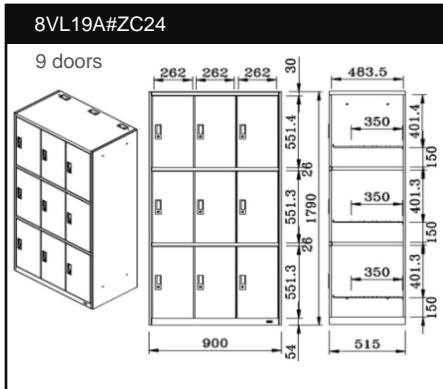

# VL Office Locker

LINE UP

FUNCTION

● Handle & Key Locked

● Shelf

OPTION

● Name Holder 93Wx35H 9Q0368P G975

● Mirror GUA190 G975

# VL Shoes Locker

- Name Holder 93Wx35H  
9Q0368P G975

**9Q0421A#ZC24**

9 doors

**9Q0440A#ZC24**

12 doors

**9Q0330A#ZC24**

18 doors