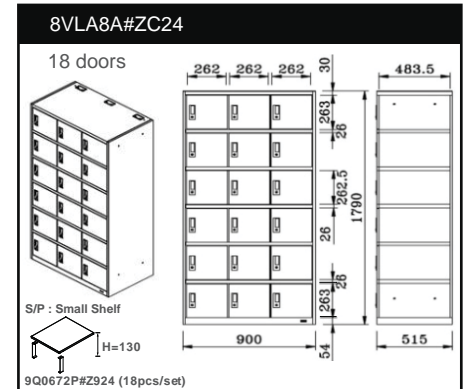

# VL Office Locker

LINE UP

FUNCTION

● Handle & Key Locked

● Shelf

OPTION

● Name Holder 93Wx35H 9Q0368P G975

● Mirror GUA190 G975