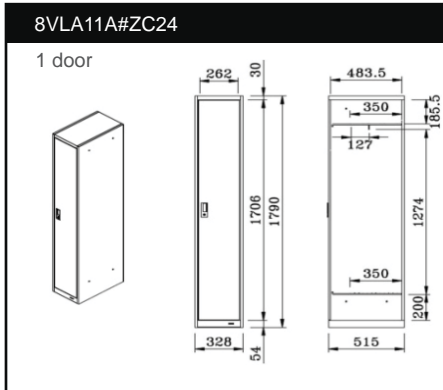

# VL Office Locker

LINE UP

FUNCTION

● Handle & Key Locked

● Shelf

OPTION

● Name Holder 93Wx35H 9Q0368P G975

● Mirror GUA190 G975

# VL Shoes Locker

- Name Holder 93Wx35H  
9Q0368P G975

**9Q0421A#ZC24**

9 doors

**9Q0440A#ZC24**

12 doors

**9Q0330A#ZC24**

18 doors