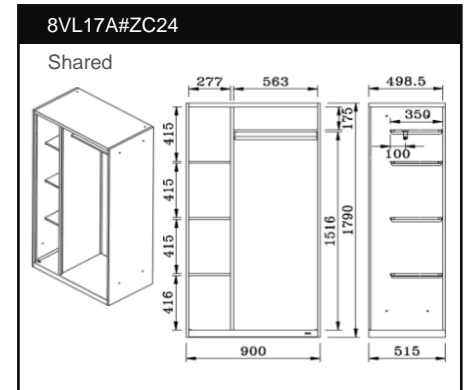

# VL Office Locker

LINE UP

FUNCTION

● Handle & Key Locked

● Shelf

OPTION

● Name Holder 93Wx35H 9Q0368P G975

● Mirror GUA190 G975

# VL Shoes Locker

- Name Holder 93Wx35H  
9Q0368P G975

**9Q0421A#ZC24**

9 doors

**9Q0440A#ZC24**

12 doors

**9Q0330A#ZC24**

18 doors