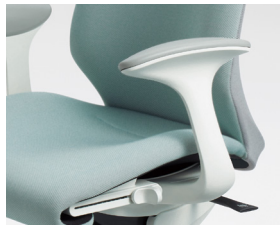

Sphere

Spec Guide

Issued July 2023

[BIFMA (mm) Standard]

Sphere

Color options for Body and Leg

Body	Dark Gray	Black	White
Leg	Dark Gray	Black	White

Armrest types

Adjustable Armrest

Fixed Armrest

Without Armrest

[Options]

Adjustable Armrest

CT539W-G□□□
GG64:Dark Gray, G721:Black, GB03:White

Fixed Armrest

CT524W-G□□□
GG64:Dark Gray, G721:Black, GB03:White

*The body and leg colors are combined with the front and back upholstery colors, and the code for the front upholstery color is used as the product code.

Chair Type	Armrest Type	Slide Seat	Fixed Seat
High Back with Headrest	Adjustable Armrest	 <p>Hollow caster type is 5 mm higher in height direction</p>	 <p>Hollow caster type is 5 mm higher in height direction</p>
	Fixed Armrest	 <p>Hollow caster type is 5 mm higher in height direction</p>	 <p>with Lumber Support Hollow caster type is 5 mm higher in height direction</p>
High Back	Adjustable Armrest	 <p>Hollow caster type is 5 mm higher in height direction</p>	 <p>Hollow caster type is 5 mm higher in height direction</p>
	Fixed Armrest	 <p>Hollow caster type is 5 mm higher in height direction</p>	 <p>Hollow caster type is 5 mm higher in height direction</p>
	Without Armrest	 <p>with Lumber Support Hollow caster type is 5 mm higher in height direction</p>	 <p>Hollow caster type is 5 mm higher in height direction</p>