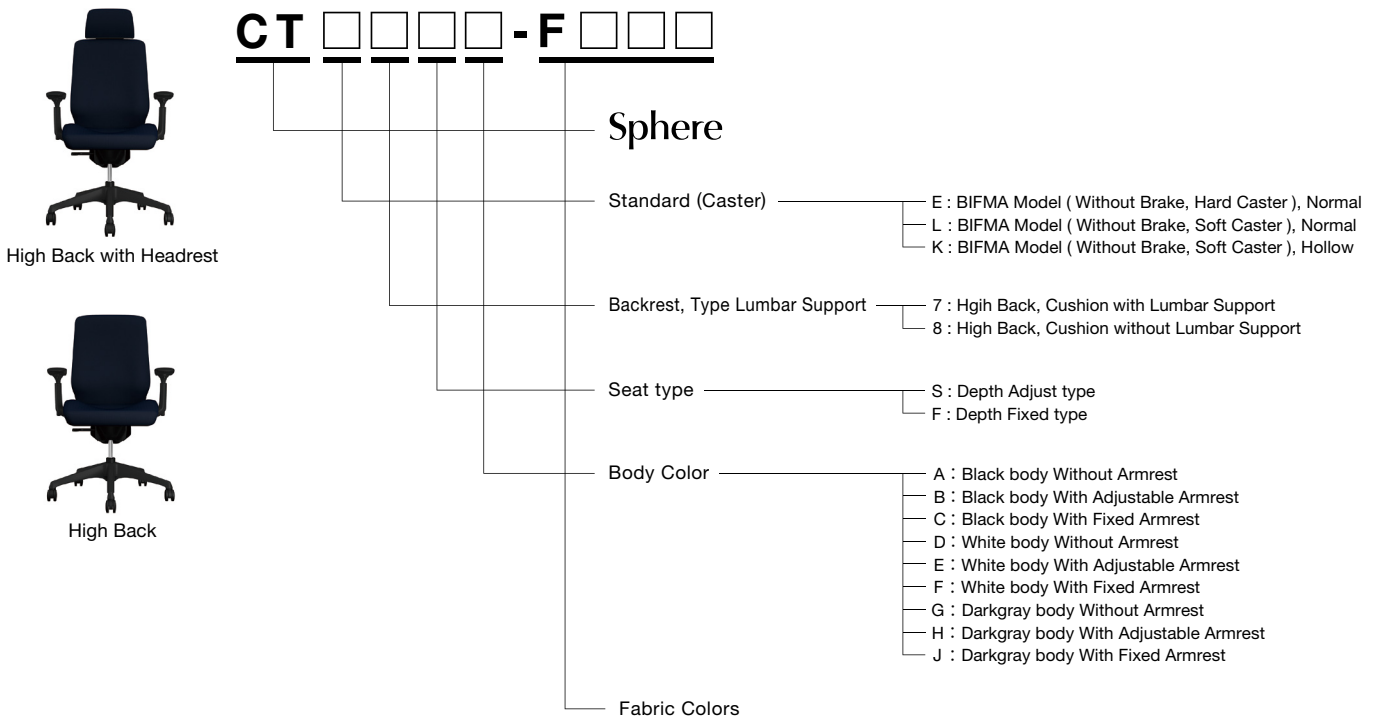

Lumbar Support

Lumbar support is built into the back It cannot be attached later.

Product Code

Color Variations

Seat and Body

Re:net

Combination specifications FRU□

Combination Code	Inside	Outside	Body and Leg
FRU3	FRU3 (Gray)	FRU3 (Gray)	GB03 (White)
FRU7	FRU7 (Beige)	FRU3 (Gray)	GB03 (White)
FRU6	FRU6 (Sage)	FRU3 (Gray)	GB03 (White)
FRU2	FRU2 (Dark Gray)	FRU1 (Black)	G721 (Black)
FRU1	FRU1 (Black)	FRU1 (Black)	G721 (Black)
FRU4	FRU4 (Dark Blue)	FRU1 (Black)	G721 (Black)
FRU5	FRU5 (Dark Green)	FRU1 (Black)	G721 (Black)
FRU2	FRU2 (Dark Gray)	FRU2 (Dark Gray)	GG64 (Dark Gray)
FRU1	FRU1 (Black)	FRU2 (Dark Gray)	GG64 (Dark Gray)
FRU0	FRU0 (Blue)	FRU2 (Dark Gray)	GG64 (Dark Gray)
FRU8	FRU8 (Yellow)	FRU2 (Dark Gray)	GG64 (Dark Gray)
FRU9	FRU9 (Red)	FRU2 (Dark Gray)	GG64 (Dark Gray)

*The body and leg colors are combined with the front and back upholstery colors, and the code for the front upholstery color is used as the product code.

Interlock (Two-toned)

Combination specifications FXW□

*The body and leg colors are combined with the front and back upholstery colors, and the code for the front upholstery color is used as the product code.

Chair Type	Armrest Type	Slide Seat	Fixed Seat
High Back with Headrest	Adjustable Armrest	 <p>Hollow caster type is 5 mm higher in height direction</p>	 <p>Hollow caster type is 5 mm higher in height direction</p>
	Fixed Armrest	 <p>Hollow caster type is 5 mm higher in height direction</p>	 <p>with Lumber Support Hollow caster type is 5 mm higher in height direction</p>
High Back	Adjustable Armrest	 <p>Hollow caster type is 5 mm higher in height direction</p>	 <p>Hollow caster type is 5 mm higher in height direction</p>
	Fixed Armrest	 <p>Hollow caster type is 5 mm higher in height direction</p>	 <p>Hollow caster type is 5 mm higher in height direction</p>
	Without Armrest	 <p>with Lumber Support Hollow caster type is 5 mm higher in height direction</p>	 <p>Hollow caster type is 5 mm higher in height direction</p>