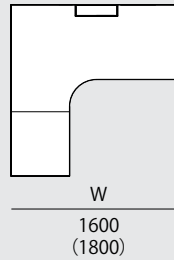

Straight Leg

D
900

Cluster of 1

H
1000

Elevation

D
900

Widths Available

- W
-
- 1200
 - 1400
 - 1600
 - 1800
 - 2000
 - 2400

Option Items

Manager Desk

Side Round L Straight Leg

Side Round L Slant Leg

D
1100
(1200)

D
700
(800)

H
750

L-Shape R Straight Leg

D
1600
(1800)

D
700
(800)

H
750

Panels

Modesty Panel

Desktop Panel

Spot Panel

Side Panel