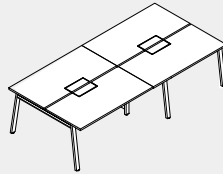

| H | | Bench Type | | | | Manager Desk | | | | Meeting Table | | |
|----------------|------|------------|------|--------|-----|----------------|----------|-------------|---------|-----------------|------|-----------------|
| | | 750 | | | | 750 | | | | 750 | | 1000 |
| | | Double | | Single | | Side Round L/R | | L-Shape L/R | | Standard Height | | Standing Height |
| D | | 1400 | 1600 | 700 | 800 | 700/1100 | 800/1200 | 550/700 | 550/800 | 900 | 1200 | 900 |
| W | 1200 | Yes | Yes | Yes | Yes | — | — | — | — | Yes | Yes | Yes |
| | 1400 | Yes | Yes | Yes | Yes | — | — | — | — | Yes | Yes | Yes |
| | 1600 | Yes | Yes | Yes | Yes | Yes | Yes | Yes | — | Yes | Yes | Yes |
| | 1800 | Yes | Yes | Yes | Yes | Yes | Yes | — | Yes | Yes | Yes | Yes |
| | 2000 | Yes | Yes | Yes | Yes | — | — | — | — | Yes | Yes | Yes |
| | 2400 | Yes | Yes | Yes | Yes | — | — | — | — | Yes | Yes | Yes |
| Straight Leg | | Yes | Yes | Yes | Yes | Yes | Yes | Yes | Yes | Yes | Yes | Yes |
| Slant Leg | | Yes | Yes | Yes | Yes | Yes | Yes | Yes | Yes | Yes | Yes | — |
| Freestanding | | Yes | Yes | Yes | Yes | Yes | Yes | Yes | Yes | Yes | Yes | Yes |
| Connect | | Yes | Yes | Yes | Yes | — | — | — | — | Yes | Yes | — |
| With Wiring | | Yes | Yes | Yes | Yes | Yes | Yes | Yes | Yes | Yes | Yes | Yes |
| Without Wiring | | — | — | — | — | — | — | — | — | Yes | Yes | Yes |

Specifications

| | |
|--|----------------|
| Worp Top Laminate | : Low Pressure |
| End Leg / Side Cover / Wiring Tray Middle Leg / Modesty Panel | : Steel |
| Cable Cover | : Aluminium |
| Felt Panel / Desktop Panel | : Fabric |

Structure

Statement Of Line

Bench (Double)

Straight Leg (Cluster of 4)

Elevation

Slant Leg (Cluster of 4)

Elevation

Widths Available