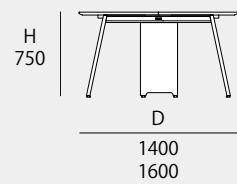

| H | | Bench Type | | | | Manager Desk | | | | Meeting Table | | |
|----------------|------|------------|------|--------|-----|----------------|----------|-------------|---------|-----------------|------|-----------------|
| | | 750 | | | | 750 | | | | 750 | | 1000 |
| | | Double | | Single | | Side Round L/R | | L-Shape L/R | | Standard Height | | Standing Height |
| D | | 1400 | 1600 | 700 | 800 | 700/1100 | 800/1200 | 550/700 | 550/800 | 900 | 1200 | 900 |
| W | 1200 | Yes | Yes | Yes | Yes | — | — | — | — | Yes | Yes | Yes |
| | 1400 | Yes | Yes | Yes | Yes | — | — | — | — | Yes | Yes | Yes |
| | 1600 | Yes | Yes | Yes | Yes | Yes | Yes | Yes | — | Yes | Yes | Yes |
| | 1800 | Yes | Yes | Yes | Yes | Yes | Yes | — | Yes | Yes | Yes | Yes |
| | 2000 | Yes | Yes | Yes | Yes | — | — | — | — | Yes | Yes | Yes |
| | 2400 | Yes | Yes | Yes | Yes | — | — | — | — | Yes | Yes | Yes |
| Straight Leg | | Yes | Yes | Yes | Yes | Yes | Yes | Yes | Yes | Yes | Yes | Yes |
| Slant Leg | | Yes | Yes | Yes | Yes | Yes | Yes | Yes | Yes | Yes | Yes | — |
| Freestanding | | Yes | Yes | Yes | Yes | Yes | Yes | Yes | Yes | Yes | Yes | Yes |
| Connect | | Yes | Yes | Yes | Yes | — | — | — | — | Yes | Yes | — |
| With Wiring | | Yes | Yes | Yes | Yes | Yes | Yes | Yes | Yes | Yes | Yes | Yes |
| Without Wiring | | — | — | — | — | — | — | — | — | Yes | Yes | Yes |

Structure

Statement Of Line

Bench (Double)

Straight Leg (Cluster of 4)

Elevation

Slant Leg (Cluster of 4)

Elevation

Widths Available

Bench (Single)

Straight Leg (Cluster of 2)

Elevation

Slant Leg (Cluster of 2)

Elevation

Widths Available

| Cluster of 1 | Cluster of 2 | Cluster of 3 |
|--------------|--------------|--------------|
| 1200 | 2400 | 3600 |
| 1400 | 2800 | 4200 |
| 1600 | 3200 | 4800 |
| 1800 | 3600 | 5400 |
| 2000 | 4000 | 6000 |
| 2400 | 4800 | 7200 |