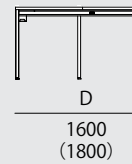

Straight Leg

D
900

Cluster of 1

H
1000

Elevation

D
900

Widths Available

- W
-
- 1200
 - 1400
 - 1600
 - 1800
 - 2000
 - 2400

Option Items

Manager Desk

Side Round L Straight Leg

Side Round L Slant Leg

D
1100
(1200)

D
700
(800)

H
750

L-Shape R Straight Leg

D
1600
(1800)

D
700
(800)

H
750

Panels

Modesty Panel

Desktop Panel

Spot Panel

Side Panel