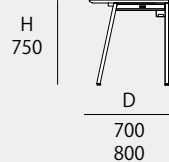

Structure

Statement Of Line

Bench (Double)

Straight Leg (Cluster of 4)

Elevation

Slant Leg (Cluster of 4)

Elevation

Widths Available

Bench (Single)

Straight Leg (Cluster of 2)

Elevation

Slant Leg (Cluster of 2)

Elevation

Widths Available

| Cluster of 1 | Cluster of 2 | Cluster of 3 |
|--------------|--------------|--------------|
| 1200 | 2400 | 3600 |
| 1400 | 2800 | 4200 |
| 1600 | 3200 | 4800 |
| 1800 | 3600 | 5400 |
| 2000 | 4000 | 6000 |
| 2400 | 4800 | 7200 |

Meeting Table (Standard Height)

Straight Leg

D
900
1200

Cluster of 1

H
750

Elevation

D
900
1200

Slant Leg

D
1200

Cluster of 1

H
750

Elevation

D
1200

Widths Available

- W
-
- 1200
 - 1400
 - 1600
 - 1800
 - 2000
 - 2400

Meeting Table (Standing Height)