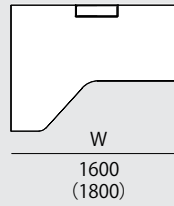

Straight Leg

D
900

Cluster of 1

H
1000

Elevation

D
900

Widths Available

- W
-
- 1200
 - 1400
 - 1600
 - 1800
 - 2000
 - 2400

Option Items

Manager Desk

Side Round L Straight Leg

Side Round L Slant Leg

D
1100
(1200)

D
700
(800)

H
750

L-Shape R Straight Leg