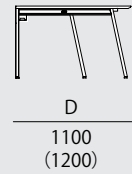

Straight Leg

D
900

Cluster of 1

H
1000

Elevation

D
900

Widths Available

- W
-
- 1200
 - 1400
 - 1600
 - 1800
 - 2000
 - 2400

Option Items

Manager Desk

Side Round L Straight Leg

Side Round L Slant Leg

D
1100
(1200)

D
700
(800)

H
750

L-Shape R Straight Leg