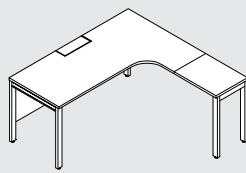

Straight Leg

D
900

Cluster of 1

H
1000

Elevation

D
900

Widths Available

- W
-
- 1200
 - 1400
 - 1600
 - 1800
 - 2000
 - 2400

Option Items

Manager Desk

Side Round L Straight Leg

Side Round L Slant Leg

D
1100
(1200)

D
700
(800)

H
750

L-Shape R Straight Leg