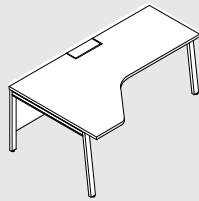

D
1200

Cluster of 1

H
750

Elevation

D
1200

Widths Available

- W
-
- 1200
 - 1400
 - 1600
 - 1800
 - 2000
 - 2400

Meeting Table (Standing Height)

Straight Leg

D
900

Cluster of 1

H
1000

Elevation

D
900

Widths Available

- W
-
- 1200
 - 1400
 - 1600
 - 1800
 - 2000
 - 2400

Option Items

Manager Desk

Side Round L Straight Leg

Side Round L Slant Leg

D
1100
(1200)

D
700
(800)

H
750

L-Shape R Straight Leg