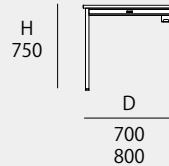

| H | | Bench Type | | | | Manager Desk | | | | Meeting Table | | |
|----------------|------|------------|------|--------|-----|----------------|----------|-------------|---------|-----------------|------|-----------------|
| | | 750 | | | | 750 | | | | 750 | | 1000 |
| | | Double | | Single | | Side Round L/R | | L-Shape L/R | | Standard Height | | Standing Height |
| D | | 1400 | 1600 | 700 | 800 | 700/1100 | 800/1200 | 550/700 | 550/800 | 900 | 1200 | 900 |
| W | 1200 | Yes | Yes | Yes | Yes | — | — | — | — | Yes | Yes | Yes |
| | 1400 | Yes | Yes | Yes | Yes | — | — | — | — | Yes | Yes | Yes |
| | 1600 | Yes | Yes | Yes | Yes | Yes | Yes | Yes | — | Yes | Yes | Yes |
| | 1800 | Yes | Yes | Yes | Yes | Yes | Yes | — | Yes | Yes | Yes | Yes |
| | 2000 | Yes | Yes | Yes | Yes | — | — | — | — | Yes | Yes | Yes |
| | 2400 | Yes | Yes | Yes | Yes | — | — | — | — | Yes | Yes | Yes |
| Straight Leg | | Yes | Yes | Yes | Yes | Yes | Yes | Yes | Yes | Yes | Yes | Yes |
| Slant Leg | | Yes | Yes | Yes | Yes | Yes | Yes | Yes | Yes | Yes | Yes | — |
| Freestanding | | Yes | Yes | Yes | Yes | Yes | Yes | Yes | Yes | Yes | Yes | Yes |
| Connect | | Yes | Yes | Yes | Yes | — | — | — | — | Yes | Yes | — |
| With Wiring | | Yes | Yes | Yes | Yes | Yes | Yes | Yes | Yes | Yes | Yes | Yes |
| Without Wiring | | — | — | — | — | — | — | — | — | Yes | Yes | Yes |

Structure

Statement Of Line

Bench (Double)

Straight Leg (Cluster of 4)

Elevation

Slant Leg (Cluster of 4)

Elevation

Widths Available

Bench (Single)

Straight Leg (Cluster of 2)

Elevation

Slant Leg (Cluster of 2)

Elevation

Widths Available

| Cluster of 1 | Cluster of 2 | Cluster of 3 |
|--------------|--------------|--------------|
| 1200 | 2400 | 3600 |
| 1400 | 2800 | 4200 |
| 1600 | 3200 | 4800 |
| 1800 | 3600 | 5400 |
| 2000 | 4000 | 6000 |
| 2400 | 4800 | 7200 |