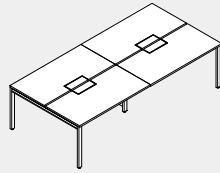

| H | | Bench Type | | | | Manager Desk | | | | Meeting Table | | |
|----------------|------|------------|------|--------|-----|----------------|----------|-------------|---------|-----------------|------|-----------------|
| | | 750 | | | | 750 | | | | 750 | | 1000 |
| | | Double | | Single | | Side Round L/R | | L-Shape L/R | | Standard Height | | Standing Height |
| D | | 1400 | 1600 | 700 | 800 | 700/1100 | 800/1200 | 550/700 | 550/800 | 900 | 1200 | 900 |
| W | 1200 | Yes | Yes | Yes | Yes | — | — | — | — | Yes | Yes | Yes |
| | 1400 | Yes | Yes | Yes | Yes | — | — | — | — | Yes | Yes | Yes |
| | 1600 | Yes | Yes | Yes | Yes | Yes | Yes | Yes | — | Yes | Yes | Yes |
| | 1800 | Yes | Yes | Yes | Yes | Yes | Yes | — | Yes | Yes | Yes | Yes |
| | 2000 | Yes | Yes | Yes | Yes | — | — | — | — | Yes | Yes | Yes |
| | 2400 | Yes | Yes | Yes | Yes | — | — | — | — | Yes | Yes | Yes |
| Straight Leg | | Yes | Yes | Yes | Yes | Yes | Yes | Yes | Yes | Yes | Yes | Yes |
| Slant Leg | | Yes | Yes | Yes | Yes | Yes | Yes | Yes | Yes | Yes | Yes | — |
| Freestanding | | Yes | Yes | Yes | Yes | Yes | Yes | Yes | Yes | Yes | Yes | Yes |
| Connect | | Yes | Yes | Yes | Yes | — | — | — | — | Yes | Yes | — |
| With Wiring | | Yes | Yes | Yes | Yes | Yes | Yes | Yes | Yes | Yes | Yes | Yes |
| Without Wiring | | — | — | — | — | — | — | — | — | Yes | Yes | Yes |

Specifications

| | |
|--|----------------|
| Worp Top Laminate | : Low Pressure |
| End Leg / Side Cover / Wiring Tray Middle Leg / Modesty Panel | : Steel |
| Cable Cover | : Aluminium |
| Felt Panel / Desktop Panel | : Fabric |

Structure

Statement Of Line

Bench (Double)

Straight Leg (Cluster of 4)

Elevation

Slant Leg (Cluster of 4)

Elevation

Widths Available