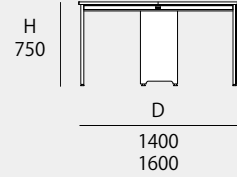

| H | | Bench Type | | | | Manager Desk | | | | Meeting Table | | |
|----------------|------|------------|------|--------|-----|----------------|----------|-------------|---------|-----------------|------|-----------------|
| | | 750 | | | | 750 | | | | 750 | | 1000 |
| | | Double | | Single | | Side Round L/R | | L-Shape L/R | | Standard Height | | Standing Height |
| D | | 1400 | 1600 | 700 | 800 | 700/1100 | 800/1200 | 550/700 | 550/800 | 900 | 1200 | 900 |
| W | 1200 | Yes | Yes | Yes | Yes | — | — | — | — | Yes | Yes | Yes |
| | 1400 | Yes | Yes | Yes | Yes | — | — | — | — | Yes | Yes | Yes |
| | 1600 | Yes | Yes | Yes | Yes | Yes | Yes | Yes | — | Yes | Yes | Yes |
| | 1800 | Yes | Yes | Yes | Yes | Yes | Yes | — | Yes | Yes | Yes | Yes |
| | 2000 | Yes | Yes | Yes | Yes | — | — | — | — | Yes | Yes | Yes |
| | 2400 | Yes | Yes | Yes | Yes | — | — | — | — | Yes | Yes | Yes |
| Straight Leg | | Yes | Yes | Yes | Yes | Yes | Yes | Yes | Yes | Yes | Yes | Yes |
| Slant Leg | | Yes | Yes | Yes | Yes | Yes | Yes | Yes | Yes | Yes | Yes | — |
| Freestanding | | Yes | Yes | Yes | Yes | Yes | Yes | Yes | Yes | Yes | Yes | Yes |
| Connect | | Yes | Yes | Yes | Yes | — | — | — | — | Yes | Yes | — |
| With Wiring | | Yes | Yes | Yes | Yes | Yes | Yes | Yes | Yes | Yes | Yes | Yes |
| Without Wiring | | — | — | — | — | — | — | — | — | Yes | Yes | Yes |

Structure

Statement Of Line

Bench (Double)

Straight Leg (Cluster of 4)

Elevation

Slant Leg (Cluster of 4)

Elevation

Widths Available