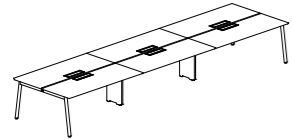

Panels

Statement of Line

■ Tables

W:1200,1400,1500,1600,1800,2400

Bench Double (Cluster1)

W:2400,2800,3000,3200,3600,4800

Bench Double (Cluster2)

W:3600,4200,4500,4800,5400,7200

Bench Double (Cluster3)

Slant Leg

Straight Leg

Closed Leg

※With Wiring Cover
※With/Without Center Rail

W:1200,1400,1500,1600,1800,2400

Bench Single (Cluster1)

W:2400,2800,3000,3200,3600,4800