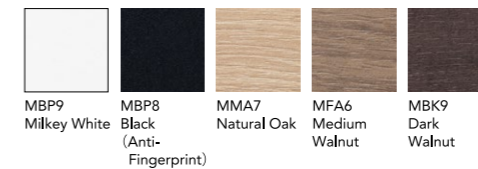

Specifications

Desktop : Steel + Laminate

Legs : Steel + Powder coating

Panels : Steel + Fabric

Color Options

Leg
Center Rail
Monitor Stand

Desk Top
High Pressure Laminate

Modesty Panel
For Bench Double