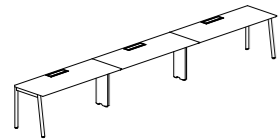

Panels

Statement of Line

■ Tables

W:1200,1400,1500,1600,1800,2400

Bench Double (Cluster1)

W:2400,2800,3000,3200,3600,4800

Bench Double (Cluster2)

W:3600,4200,4500,4800,5400,7200

Bench Double (Cluster3)

Slant Leg

Straight Leg

Closed Leg

※With Wiring Cover
※With/Without Center Rail

W:1200,1400,1500,1600,1800,2400

Bench Single (Cluster1)

W:2400,2800,3000,3200,3600,4800

Bench Single (Cluster2)

W:3600,4200,4500,4800,5400,7200

Bench Single (Cluster3)

Slant Leg

Straight Leg

Closed Leg

※With Wiring Cover

W:900,1800 x D:900
W:1200,2400 x D:1200