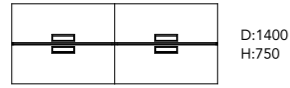

Panels

Statement of Line

■ Tables

W:1200,1400,1500,1600,1800,2400

Bench Double (Cluster1)

W:2400,2800,3000,3200,3600,4800

Bench Double (Cluster2)

W:3600,4200,4500,4800,5400,7200

Bench Double (Cluster3)

Slant Leg

Straight Leg

Closed Leg

※With Wiring Cover
※With/Without Center Rail

W:1200,1400,1500,1600,1800,2400

Bench Single (Cluster1)

W:2400,2800,3000,3200,3600,4800