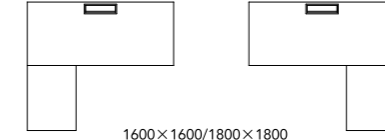

Bench Single (Cluster2)

W:3600,4200,4500,4800,5400,7200

Bench Single (Cluster3)

Slant Leg

Straight Leg

Closed Leg

※With Wiring Cover

W:900,1800 x D:900
W:1200,2400 x D:1200

Meeting Table (Standard Hight)

Slant Leg

Straight Leg

※With/Without Wiring Cover

W:900,1800 x D:900
W:3600 x D:900

Meeting Table (Standing Hight)

Slant Leg

Straight Leg

Closed Leg

※With/Without Wiring Cover

L-Shape Table (Top connect)

1600 x 1600/1800 x 1800

Slant Leg

Straight Leg

Closed Leg

※With Wiring Cover