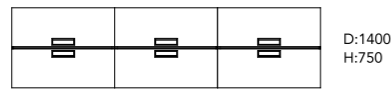

Panels

Statement of Line

■ Tables

W:1200,1400,1500,1600,1800,2400

Bench Double (Cluster1)

W:2400,2800,3000,3200,3600,4800

Bench Double (Cluster2)

W:3600,4200,4500,4800,5400,7200

Bench Double (Cluster3)

Slant Leg

Straight Leg

Closed Leg

※With Wiring Cover
※With/Without Center Rail

W:1200,1400,1500,1600,1800,2400

Bench Single (Cluster1)

W:2400,2800,3000,3200,3600,4800