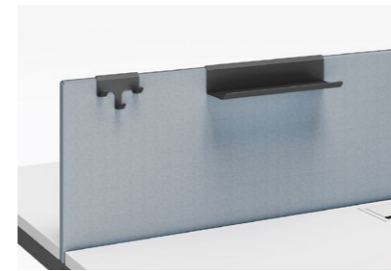

Meeting table with monitor

Meeting table Standing

Optional Accessories

The soft-closing wiring cover is both safe and sleek. Wiring channels under the covers provide ample space for high-capacity wiring storage, and power outlets can also be mounted.

An optional modesty panel helps to hide cable management solutions and maintain a sleek look.

Desktop panels provide personal boundaries to secure the privacy you need for any confidential work or simply aid focus. They can be set in the center of the desk, at either end, or in the middle of the work space. An acrylic panel can also be added to the desktop panels.

There are two options for cable management: an intermediate leg type to accommodate wiring from the floor or a simple cable guard to protect power and data cables.

The monitor stand option makes it easy to share ideas with your team. It can be attached to a meeting table or bench desk.