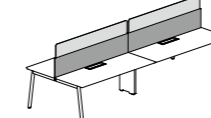

Closed Leg

※With/Without Wiring Cover

L-Shape Table (Top connect)

1600 x 1600/1800 x 1800

Slant Leg

Straight Leg

Closed Leg

※With Wiring Cover

120°Table

W:1side 1200/700D

Slant Leg

Straight Leg

Closed Leg

※With Wiring Cover
※With/Without Center Rail

■ Option

Desktop Panel