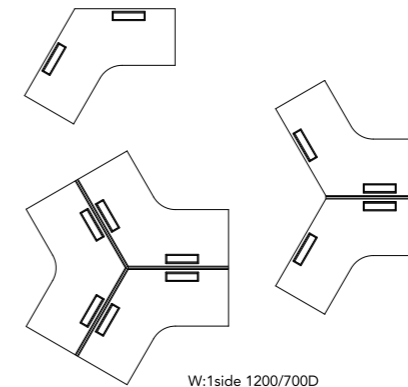

Panels

Statement of Line

■ Tables

W:1200,1400,1500,1600,1800,2400

Bench Double (Cluster1)

W:2400,2800,3000,3200,3600,4800

Bench Double (Cluster2)

W:3600,4200,4500,4800,5400,7200

Meeting Table (Standard Hight)

Slant Leg

Straight Leg

※With/Without Wiring Cover

W:900,1800 x D:900
W:3600 x D:900

Meeting Table (Standing Hight)

Slant Leg

Straight Leg

Closed Leg

※With/Without Wiring Cover

L-Shape Table (Top connect)

1600 x 1600/1800 x 1800

Slant Leg

Straight Leg

Closed Leg

※With Wiring Cover

120°Table

W:1side 1200/700D

Slant Leg

Straight Leg

Closed Leg

※With Wiring Cover
※With/Without Center Rail

■ Option

Desktop Panel