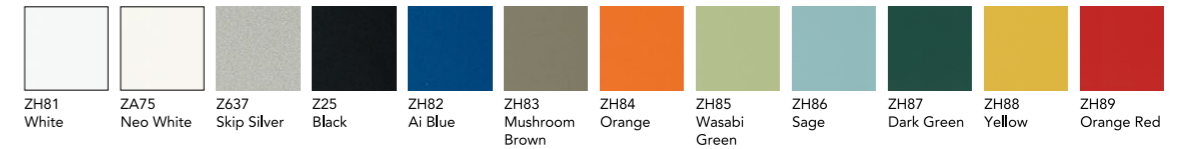

Specifications

Desktop : Steel + Laminate

Legs : Steel + Powder coating

Panels : Steel + Fabric

Color Options

Leg
Center Rail
Monitor Stand

Desk Top
High Pressure Laminate

Modesty Panel
For Bench Double