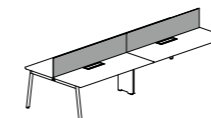

Closed Leg

※With/Without Wiring Cover

L-Shape Table (Top connect)

1600 x 1600/1800 x 1800

Slant Leg

Straight Leg

Closed Leg

※With Wiring Cover

120°Table

W:1side 1200/700D

Slant Leg

Straight Leg

Closed Leg

※With Wiring Cover
※With/Without Center Rail

■ Option

Desktop Panel