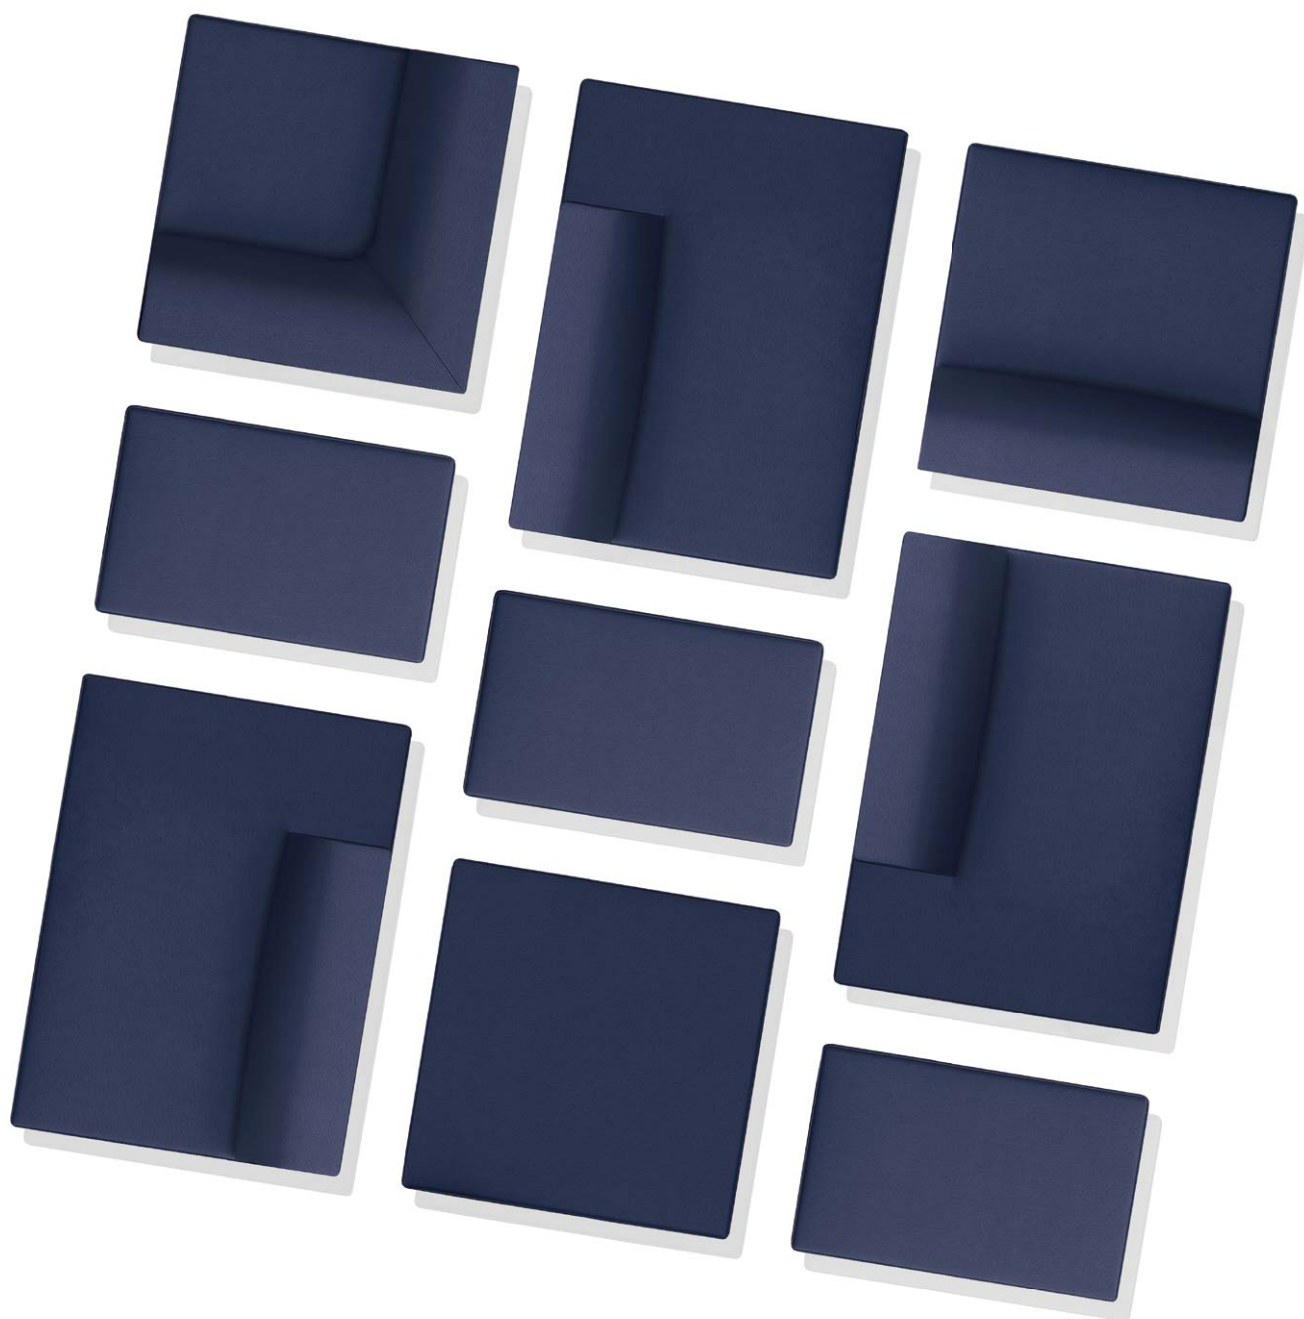

# Alt Living

Module Sofa

**okamura**

## Café Lounge

Place suitable for both work and rest

Modular sofas across the table are surrounded with panels to create a comfortable, moderate space.  
The modular sofas will support various communications including serious discussions and casual conversations.

## Fabric Color

## Sofa Leg Color