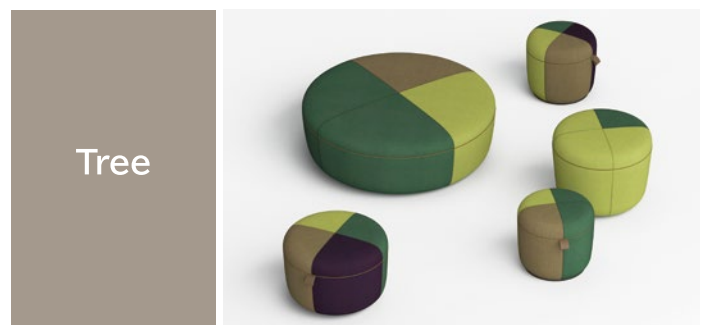

Lives Pouf Kasane

Aristocrats from ancient times used to enjoy seasonal color combinations.

It is a proposal for new color combinations recreating the color sense of the predecessors in modern times, dyed with natural materials.

From autumn to winter, small red and brown fruits grow all at once on the trees in the forest. The color of the fruit for the plant to increase its offspring.

When trees gather, they become a forest. From fresh green in spring to deep green in summer, fallen leaves in autumn, and the colors of the trees changing with the seasons.

The rain that falls on the forest soaks into the soil, and after time it becomes a river. The color of the water circulating in the nature.

In the forest, various natural processes are repeated and recur cyclically due to the sunlight. The color of the shade of trees, according to the sunlight and the trees.