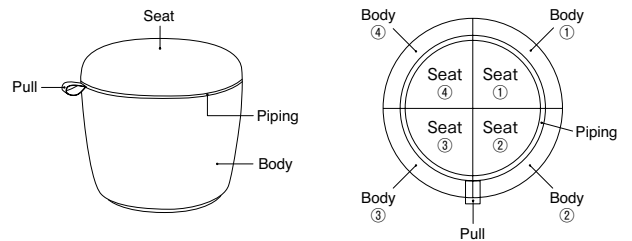

mm (inch)

Colors

Type	Color code	Seat ① Body ①	Seat ② Body ②	Seat ③ Body ③	Seat ④ Body ④	Piping	Pull
Seed	A F16H	F10H (Orange)	F01H (Beige)	F12H (Dark Brown)	F11H (Light Brown)	FKY9 (Yellow Green)	P346 (Light Brown)
	B F17H	F10H (Orange)	F10H (Orange)	F12H (Dark Brown)	F11H (Light Brown)	FKY9 (Yellow Green)	P346 (Light Brown)
	C F18H	F12H (Dark Brown)	F12H (Dark Brown)	F10H (Orange)	F12H (Dark Brown)	FKY9 (Yellow Green)	P346 (Light Brown)
Tree	A F19H	F09H (Dark Green)	F13H (Purple)	F08H (Olive Green)	F07H (Green)	FKY9 (Yellow Green)	P346 (Light Brown)
	B F20H	F09H (Dark Green)	F09H (Dark Green)	F08H (Olive Green)	F07H (Green)	FKY9 (Yellow Green)	P346 (Light Brown)
	C F21H	F07H (Green)	F07H (Green)	F09H (Dark Green)	F07H (Green)	FKY9 (Yellow Green)	P346 (Light Brown)
Water	A F22H	F06H (Blue)	F00H (Light Beige)	F02H (Light Gray)	F05H (Light Blue)	FKY1 (Dark Gray)	P601 (Dark Gray)
	B F23H	F06H (Blue)	F06H (Blue)	F02H (Light Gray)	F05H (Light Blue)	FKY1 (Dark Gray)	P601 (Dark Gray)
	C F24H	F05H (Light Blue)	F05H (Light Blue)	F06H (Blue)	F05H (Light Blue)	FKY1 (Dark Gray)	P601 (Dark Gray)
Shadow	A F25H	F03H (Dark Gray)	F04H (Black)	F02H (Light Gray)	F00H (Light Beige)	FKY1 (Dark Gray)	P601 (Dark Gray)
	B F26H	F03H (Dark Gray)	F03H (Dark Gray)	F02H (Light Gray)	F00H (Light Beige)	FKY1 (Dark Gray)	P601 (Dark Gray)
	C F27H	F02H (Light Gray)	F02H (Light Gray)	F03H (Dark Gray)	F02H (Light Gray)	FKY1 (Dark Gray)	P601 (Dark Gray)

OKAMURA

OKAMURA CORPORATION
International Sales & Marketing Div.
www.okamura.com

The products listed in this catalog are available as of May 2022. Please note that specifications, dimensions, and colors are subject to change without notice. The colors of the actual products may differ somewhat from the colors shown in the catalog, depending on printing conditions.