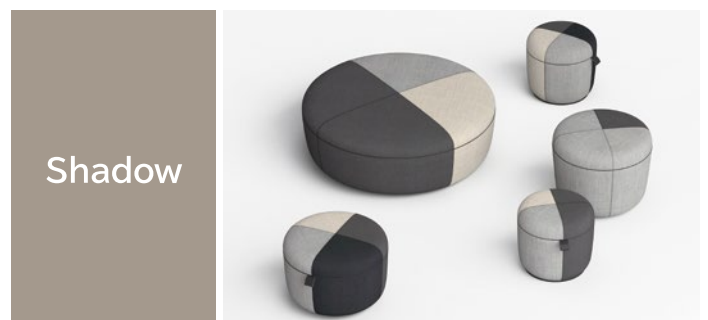

In the forest, various natural processes are repeated and recur cyclically due to the sunlight. The color of the shade of trees, according to the sunlight and the trees.