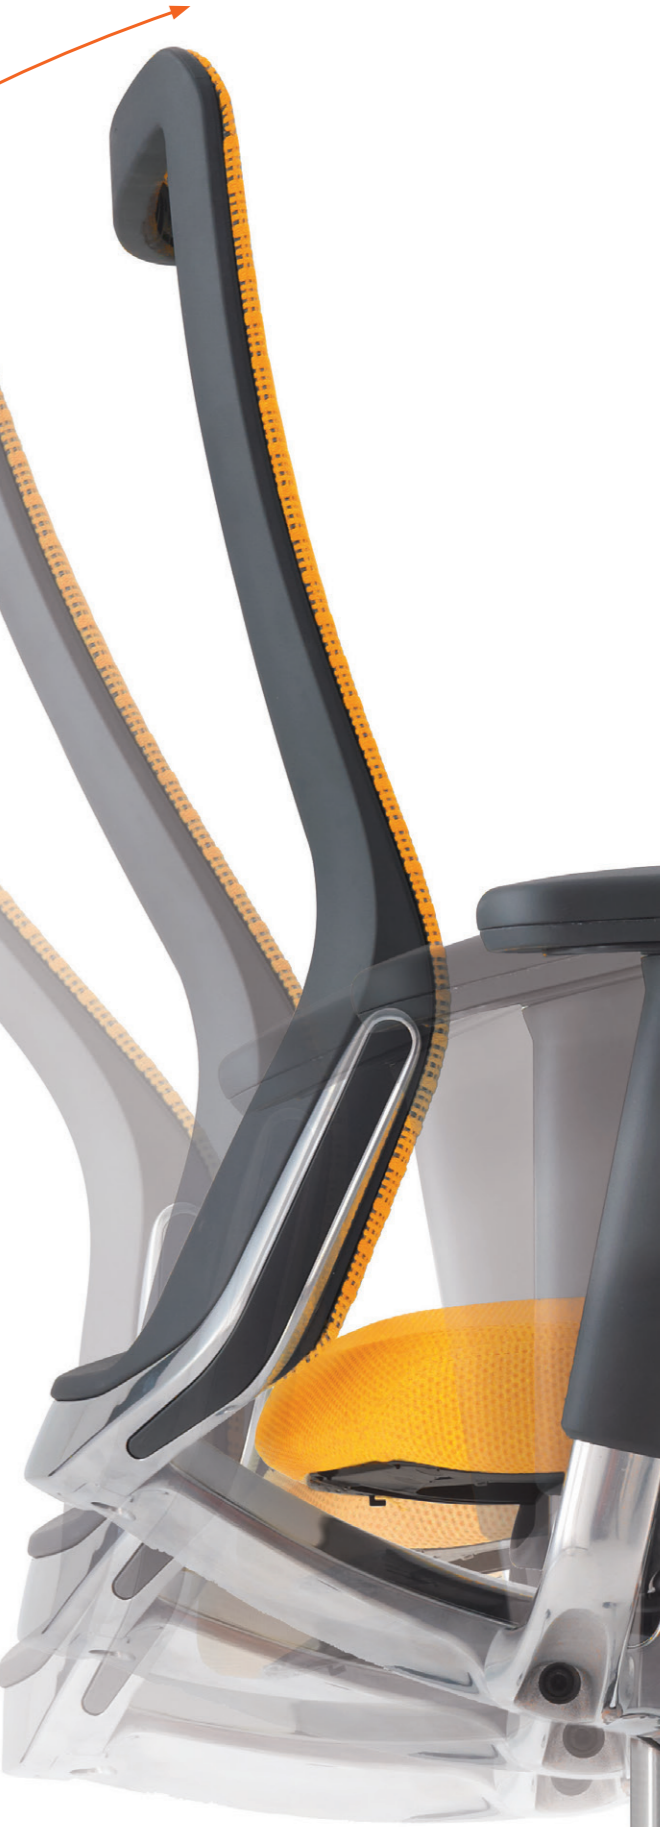

Seat Depth Adjustment

With a simple pull on a lever, the seat depth can slide forward and backwards up to 2" (50mm).

2" (50mm)

2D

23°

3D

2" (50mm)

4D Adjustable Arm

The 4D fully adjustable armrests can pivot, slide front to back, side to side and are height adjustable to suit your work style.

1D

4" (100mm)

4D

1" (25mm)

1" (25mm)

4" (100mm)