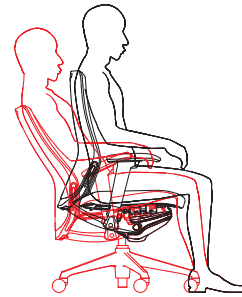

In tune with your body

Ankle-Tilt Reclining

The synchronized Ankle-Tilt reclining mechanism reflects Okamura's strong belief in ergonomically correct and user friendly products.

The reclining movement with the load distributed from the ankle provides a natural movement that also reduces pressure to the upper leg area.

Choral has a reclining angle up to 23°.