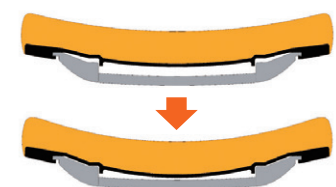

Seat Pivot Suspension

Using our pivot suspension, support a simple pivot joint at both sides on outside edges of the seat frame, allows the plastic seat pan to flex and provide that extra comfort.