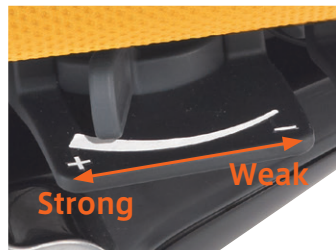

Quick Slide Operation

The Quick Slide mechanism will alter the seatback tension with the flick of your wrist.

This easy operation enable's users to adjust the tension with the free positioning slide lever and has a wide adjustment range to suit everyone.