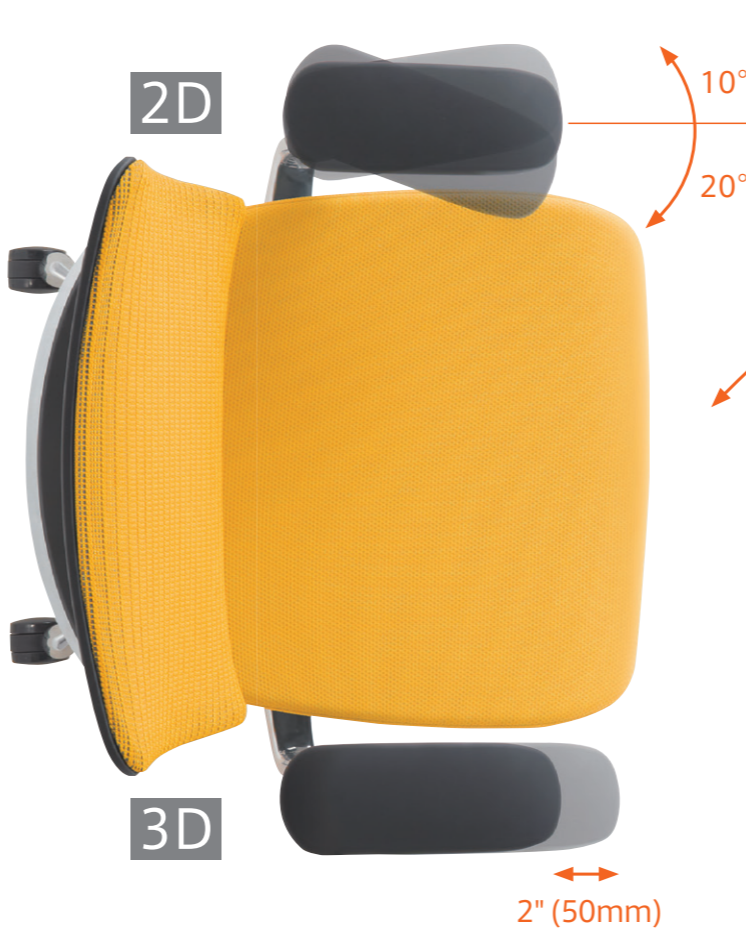

## Seat Pivot Suspension

Using our pivot suspension, support a simple pivot joint at both sides on outside edges of the seat frame, allows the plastic seat pan to flex and provide that extra comfort.

simple to use

To create a highly functional truly, comfortable chair that's so easy to use.

**Seat Depth Adjustment**

With a simple pull on a lever, the seat depth can slide forward and backwards up to 2" (50mm).

2" (50mm)

2D

23°

3D

2" (50mm)

**4D Adjustable Arm**

The 4D fully adjustable armrests can pivot, slide front to back, side to side and are height adjustable to suit your work style.

1D

4" (100mm)