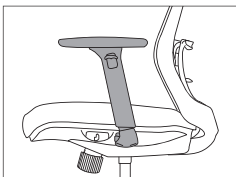

Portone

Spec Guide

Issued September 2017

okamura

Accessories

Adjustable Armrest

COEZA - **G**

Option Parts

Armrest Type

- A: 3D Adjustable Arm (Steel)
- B: 4D Adjustable Arm (Polished Aluminum)
- C: 4D Adjustable Arm (Painted Aluminum)
- D: 1D Adjustable Arm (Polished Aluminum)
- E: 1D Adjustable Arm (Painted Aluminum)