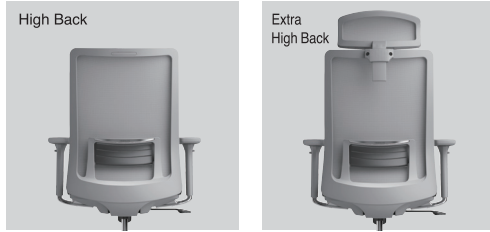

Color

- 721: Black
- 726: Gray

Headrest

COEZH - **FLC**

Option Parts

Headrest Type

- B: Adjustable Headrest (Black Body)
- G: Adjustable Headrest (Gray Body)

Mesh Color

- 1: Black
- 2: Medium Gray
- 3: Light Gray

Specifications

Back Height

Back Colors (Body Color & Mesh Color)

Armrest Type

Base Type

Seat Color Variations

Dimensions