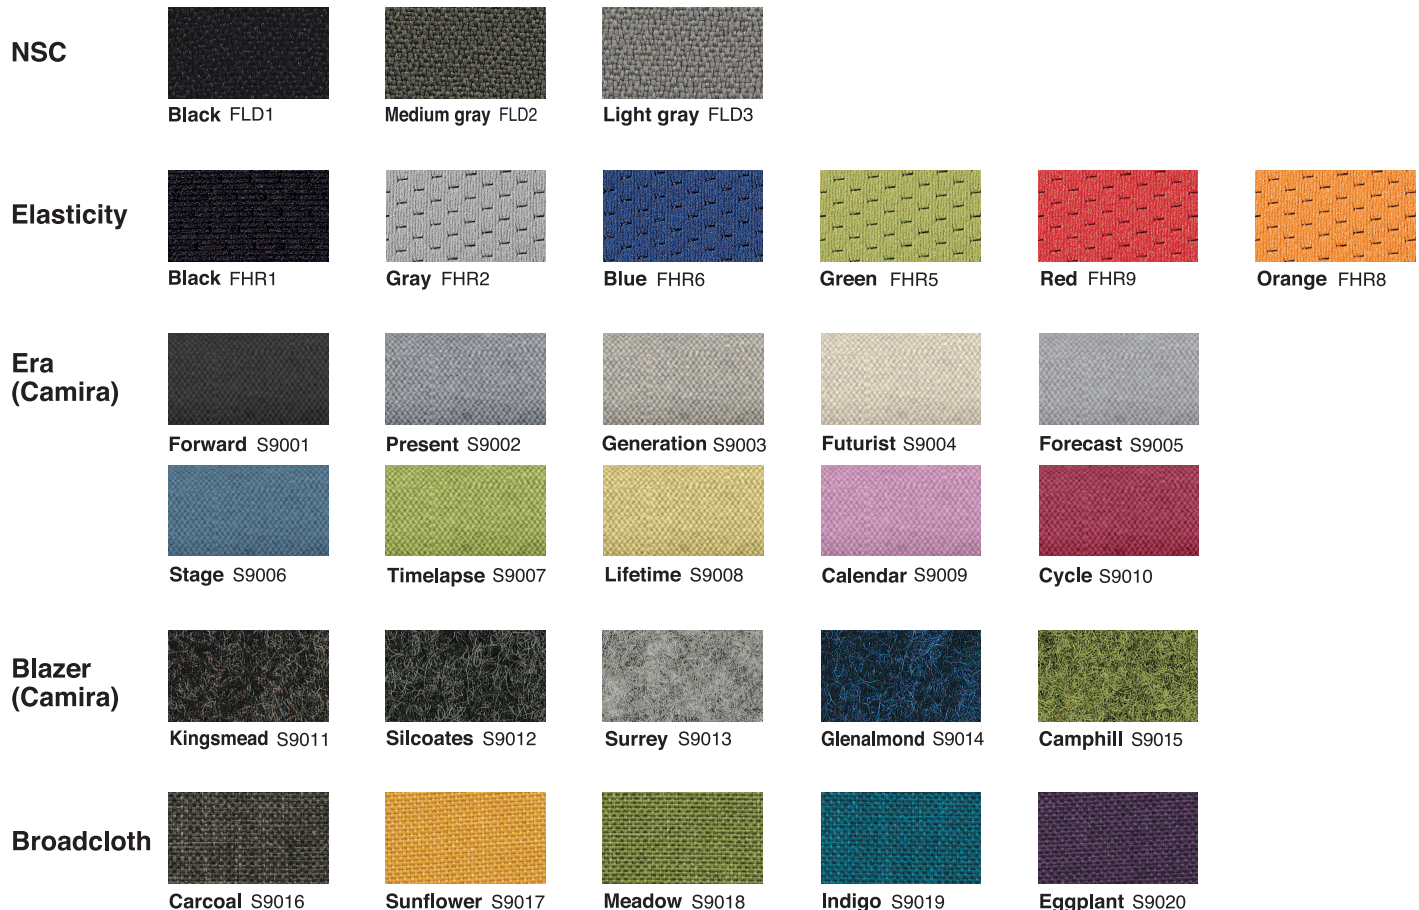

Color

- 721: Black
- 726: Gray

Headrest

COEZH - **FLC**

Option Parts

Headrest Type

- B: Adjustable Headrest (Black Body)
- G: Adjustable Headrest (Gray Body)

Mesh Color

- 1: Black
- 2: Medium Gray
- 3: Light Gray

Specifications

Back Height

Back Colors (Body Color & Mesh Color)

Armrest Type

Base Type

Seat Color Variations

Dimensions