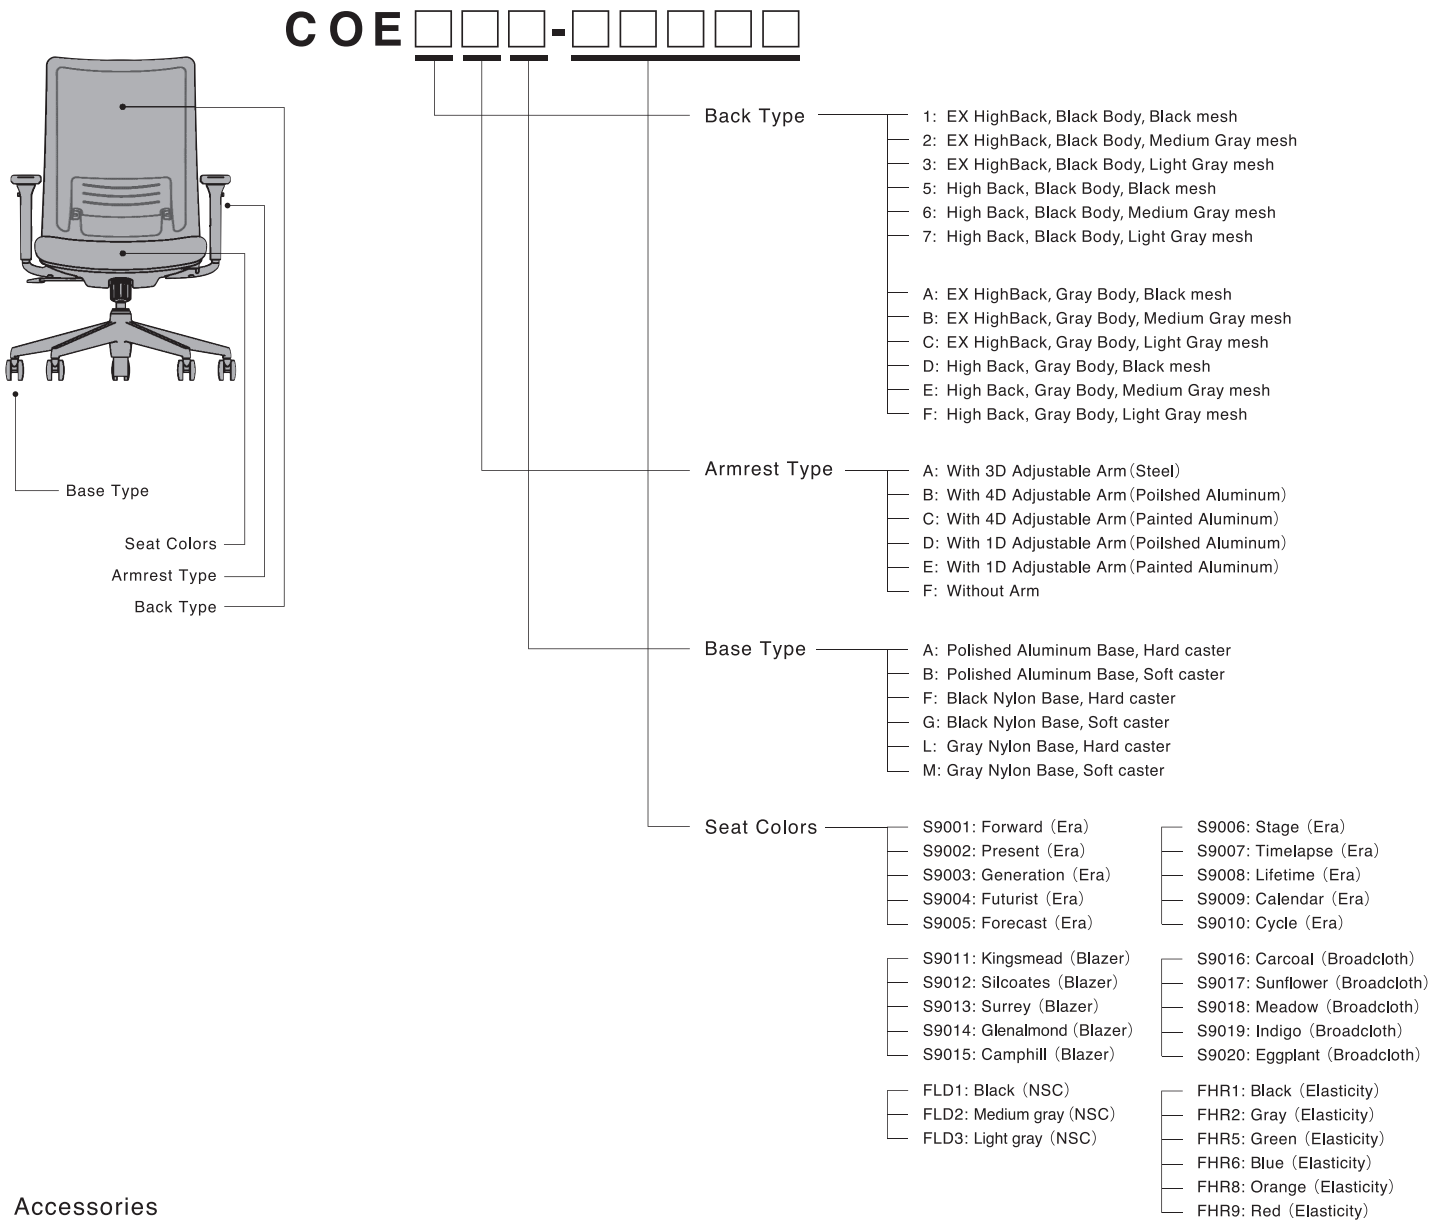

Portone

Spec Guide

Issued September 2017

okamura

Accessories

Adjustable Armrest

COEZA - **G**

Option Parts

Armrest Type

- A: 3D Adjustable Arm (Steel)
- B: 4D Adjustable Arm (Polished Aluminum)
- C: 4D Adjustable Arm (Painted Aluminum)
- D: 1D Adjustable Arm (Polished Aluminum)
- E: 1D Adjustable Arm (Painted Aluminum)

Color

- 721: Black
- 726: Gray

Headrest

COEZH - **FLC**

Option Parts

Headrest Type

- B: Adjustable Headrest (Black Body)
- G: Adjustable Headrest (Gray Body)

Mesh Color

- 1: Black
- 2: Medium Gray
- 3: Light Gray

Specifications

Back Height

Back Colors (Body Color & Mesh Color)

Armrest Type

Base Type

Seat Color Variations

Dimensions