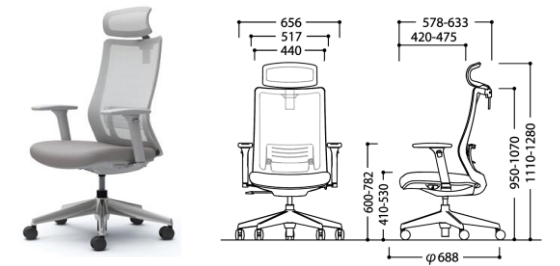

- High back with 3D Armrest / Headrest option