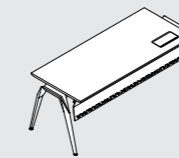

Statement of Line

Bench

Inset Leg

Outset Leg

Outset Leg With Wood Trim

Widths Available

Single	Double	Triple
1200	2400	3600
1400	2800	4200
1500	3000	4500
1600	3200	4800
1800	3600	5400
2400	4800	7200

*The width of Outset Leg and Wood Trim is 80mm. Subtract 160mm from the total width of a bench to find out the total width of a table top for a bench with Outset Leg and with Wood Trim.
*All sizes are available with and without Center Rail.

Single Desk

Inset Leg

Outset Leg

Manager Desk

Outset Leg With Wood Trim

Outset Leg

Meeting Table

Standard Height (H=750)

Standing Height (H=1000)

*All sizes are available with and without flip lid.

Statement of Line

Panels

For Bench

Fixed Full Length Panel

Fixed End Panel

Modesty Panel