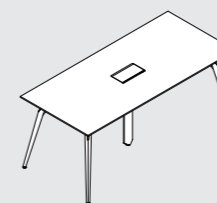

Statement of Line

Bench

Inset Leg

Outset Leg

Outset Leg With Wood Trim

Widths Available

Single	Double	Triple
1200	2400	3600
1400	2800	4200
1500	3000	4500
1600	3200	4800
1800	3600	5400
2400	4800	7200

*The width of Outset Leg and Wood Trim is 80mm. Subtract 160mm from the total width of a bench to find out the total width of a table top for a bench with Outset Leg and with Wood Trim.
*All sizes are available with and without Center Rail.

Single Desk

Inset Leg

Outset Leg

Manager Desk

Outset Leg With Wood Trim

Outset Leg

Meeting Table

Standard Height (H=750)

Standing Height (H=1000)

*All sizes are available with and without flip lid.

Statement of Line

Panels

For Bench

Fixed Full Length Panel

Fixed End Panel

Modesty Panel