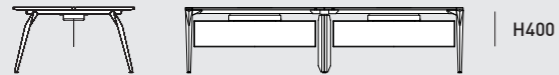

Single Desk

Inset Leg

Outset Leg

Manager Desk

Outset Leg With Wood Trim

Outset Leg

Meeting Table

Standard Height (H=750)

Standing Height (H=1000)

*All sizes are available with and without flip lid.

Statement of Line

Panels

For Bench

Fixed Full Length Panel

Fixed End Panel

Modesty Panel