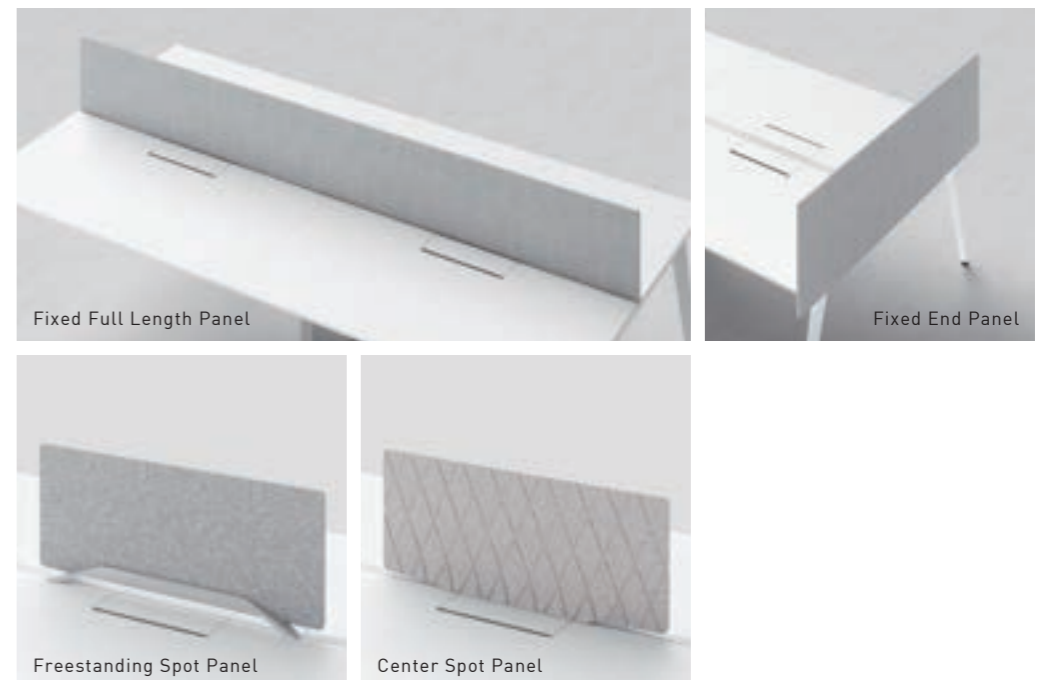

Leg

Stand out by choosing an outset or inset leg, while the outset leg with high-quality wood trims bring added luxury.

Wiring

Utilizing the middle leg structure and flip lid, the bench provides hassle-free cable management, giving you privacy with a sense of freedom.

Panels

Customizable with up to four options to choose from. While a freestanding spot panel gives you more control and flexibility for your zone, a combination of fixed full length panels and fixed end panels can set strong boundaries for more privacy. Mountable to the center-rail, a center spot panel slides along the rail and can be detached from the rail as well.