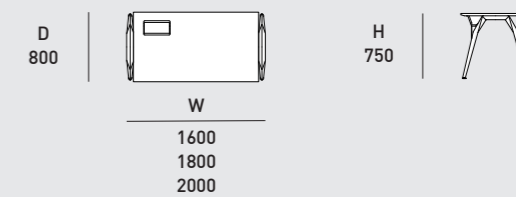

Statement of Line

Bench

Inset Leg

Outset Leg

Outset Leg With Wood Trim

Widths Available

Single	Double	Triple
1200	2400	3600
1400	2800	4200
1500	3000	4500
1600	3200	4800
1800	3600	5400
2400	4800	7200

*The width of Outset Leg and Wood Trim is 80mm. Subtract 160mm from the total width of a bench to find out the total width of a table top for a bench with Outset Leg and with Wood Trim.
*All sizes are available with and without Center Rail.

Single Desk

Inset Leg

Outset Leg

Manager Desk

Outset Leg With Wood Trim

Outset Leg

Meeting Table

Standard Height (H=750)

Standing Height (H=1000)

*All sizes are available with and without flip lid.

Statement of Line

Panels

For Bench

Fixed Full Length Panel

Fixed End Panel

Modesty Panel