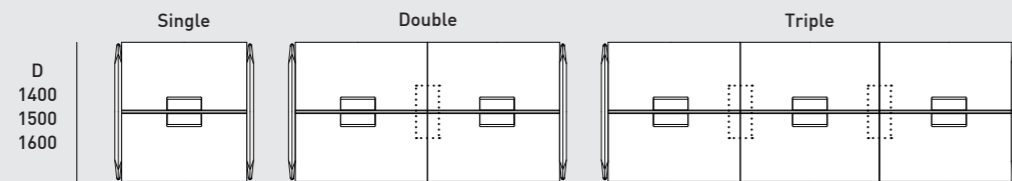

Statement of Line

Bench

Inset Leg

Outset Leg

Outset Leg With Wood Trim

Widths Available

Single	Double	Triple
1200	2400	3600
1400	2800	4200
1500	3000	4500
1600	3200	4800
1800	3600	5400
2400	4800	7200

*The width of Outset Leg and Wood Trim is 80mm. Subtract 160mm from the total width of a bench to find out the total width of a table top for a bench with Outset Leg and with Wood Trim.
*All sizes are available with and without Center Rail.