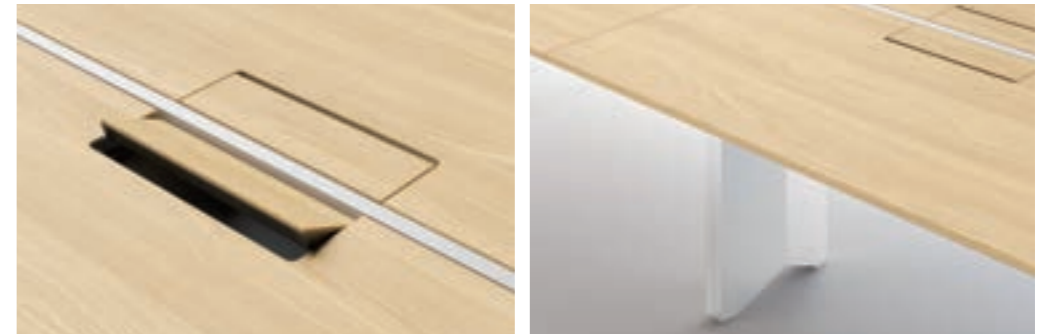

OREE

OREE signifies a point that infuses simplicity and strength while drawing inspiration from Japanese origami.

Bench

Be versatile with OREE. With a wide variety of color options, bespoke your OREE bench for your unique style.

Leg

Stand out by choosing an outset or inset leg, while the outset leg with high-quality wood trims bring added luxury.

Wiring

Utilizing the middle leg structure and flip lid, the bench provides hassle-free cable management, giving you privacy with a sense of freedom.

Panels

Customizable with up to four options to choose from. While a freestanding spot panel gives you more control and flexibility for your zone, a combination of fixed full length panels and fixed end panels can set strong boundaries for more privacy. Mountable to the center-rail, a center spot panel slides along the rail and can be detached from the rail as well.