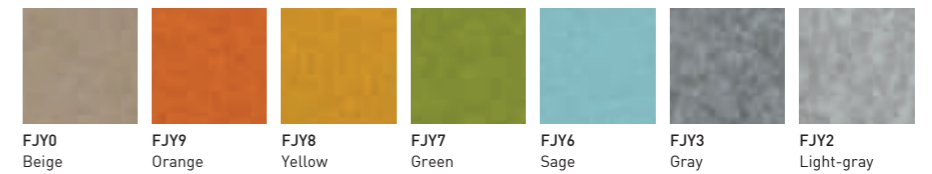

Freestanding Spot Panel

Felt