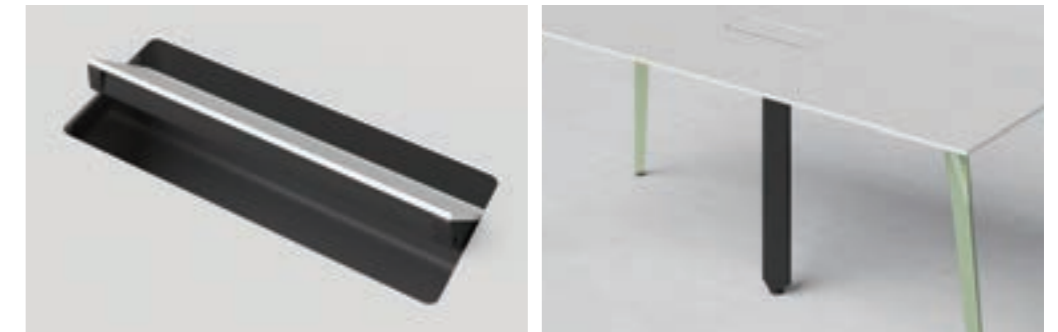

Wiring

A center column provides cable management and stability for your meeting agenda. Functional and recessed flip lids are accessible from both sides.