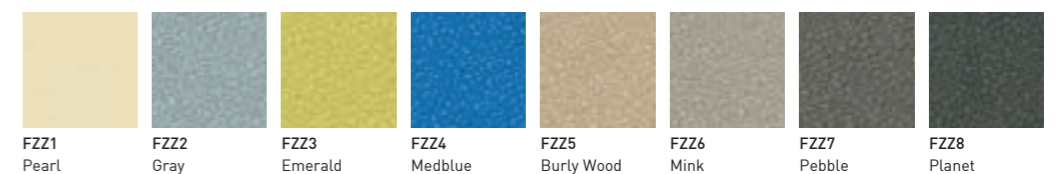

FJN9
Gray

Fixed Long Panel | Fixed End Panel

Fabric

FZZ1
Pearl

FZZ2
Gray

FZZ3
Emerald

FZZ4
Medblue

FZZ5
Burly Wood