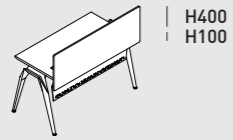

Standing Height (H=1000)

*All sizes are available with and without flip lid.

Statement of Line

Panels

For Bench

Fixed Full Length Panel

Fixed End Panel

Modesty Panel

Freestanding Spot Panel

Center Spot Panel

*Only attachable to center rail.

For Single Desk

Fixed Panel

Modesty Panel

Wirings

Vertical Duct for Single Bench