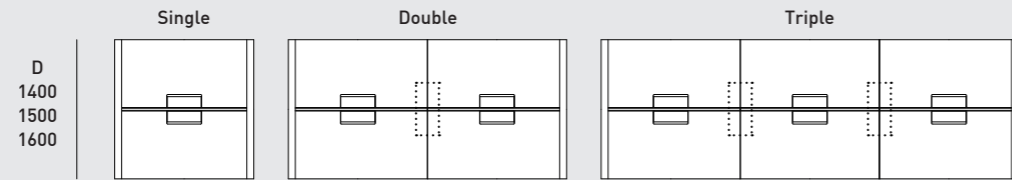

Statement of Line

Bench

Inset Leg

Outset Leg

Outset Leg With Wood Trim

Widths Available

Single	Double	Triple
1200	2400	3600
1400	2800	4200
1500	3000	4500
1600	3200	4800
1800	3600	5400
2400	4800	7200

*The width of Outset Leg and Wood Trim is 80mm. Subtract 160mm from the total width of a bench to find out the total width of a table top for a bench with Outset Leg and with Wood Trim.
*All sizes are available with and without Center Rail.

Single Desk

Inset Leg

Outset Leg

Manager Desk

Outset Leg With Wood Trim

Outset Leg

Meeting Table

Standard Height (H=750)