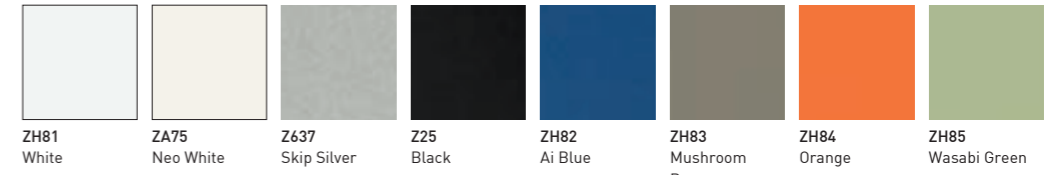

Statement of Line

Panels

For Bench

Fixed Full Length Panel

Fixed End Panel

Modesty Panel

Freestanding Spot Panel

Center Spot Panel

*Only attachable to center rail.

For Single Desk

Fixed Panel

Modesty Panel

Wirings

Vertical Duct for Single Bench

H750

Vertical Duct for Meeting Table

H750 / H1000

Cable Guard

Pedestals

Type A

Type B

Type C

Type D

W : 390
D : 577
H : 659

Bag Holder

W : 200
D : 400
H : 460

Box Shelves

Low Shelf

High Shelf

Cabinet Top

W : 900
D : 450
H : 430

W : 900
D : 450
H : 630

W : 900
D : 450
H : 20

Color Options

Leg | Leg Cover | Center Beam | Modesty Panel for Single Desk

Powder Coat