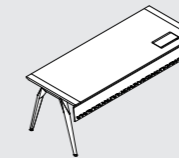

Statement of Line

Bench

Inset Leg

Outset Leg

Outset Leg With Wood Trim

Widths Available

Single	Double	Triple
1200	2400	3600
1400	2800	4200
1500	3000	4500
1600	3200	4800
1800	3600	5400
2400	4800	7200

*The width of Outset Leg and Wood Trim is 80mm. Subtract 160mm from the total width of a bench to find out the total width of a table top for a bench with Outset Leg and with Wood Trim.
*All sizes are available with and without Center Rail.

Single Desk

Inset Leg

Outset Leg

Manager Desk

Outset Leg With Wood Trim

Outset Leg

Meeting Table

Standard Height (H=750)

Standing Height (H=1000)

*All sizes are available with and without flip lid.

Statement of Line

Panels

For Bench

Fixed Full Length Panel

Fixed End Panel

Modesty Panel