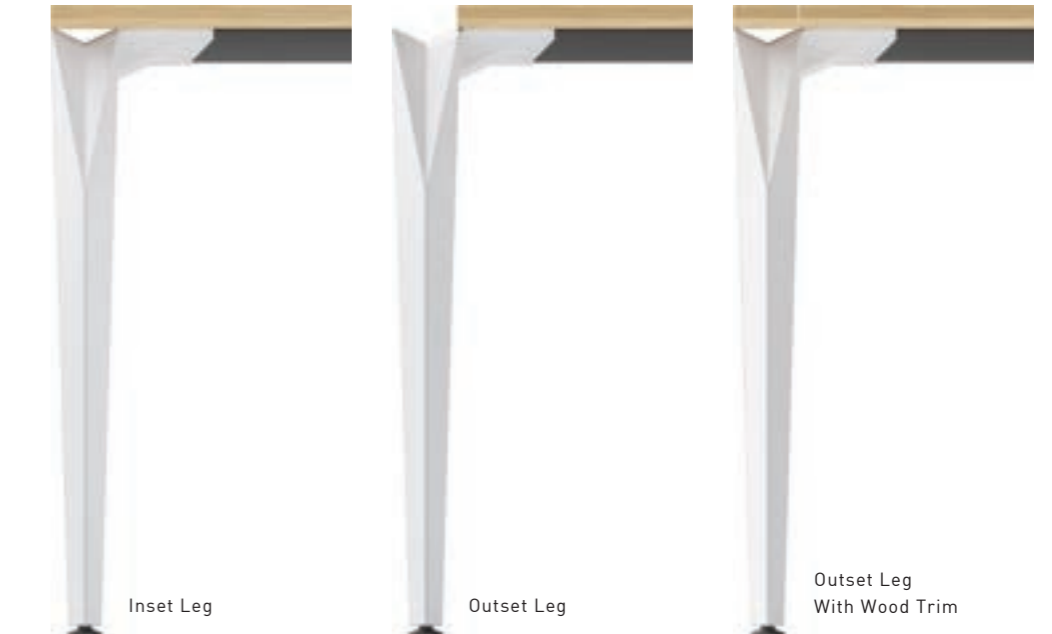

OREE

OREE signifies a point that infuses simplicity and strength while drawing inspiration from Japanese origami.

Bench

Be versatile with OREE. With a wide variety of color options, bespoke your OREE bench for your unique style.

Leg

Stand out by choosing an outset or inset leg, while the outset leg with high-quality wood trims bring added luxury.

Wiring

Utilizing the middle leg structure and flip lid, the bench provides hassle-free cable management, giving you privacy with a sense of freedom.

Panels

Customizable with up to four options to choose from. While a freestanding spot panel gives you more control and flexibility for your zone, a combination of fixed full length panels and fixed end panels can set strong boundaries for more privacy. Mountable to the center-rail, a center spot panel slides along the rail and can be detached from the rail as well.