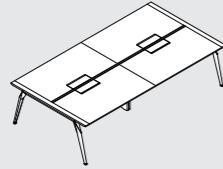

Statement of Line

Bench

Inset Leg

Outset Leg

Outset Leg With Wood Trim

Widths Available

Single	Double	Triple
1200	2400	3600
1400	2800	4200
1500	3000	4500
1600	3200	4800
1800	3600	5400
2400	4800	7200

*The width of Outset Leg and Wood Trim is 80mm. Subtract 160mm from the total width of a bench to find out the total width of a table top for a bench with Outset Leg and with Wood Trim.
*All sizes are available with and without Center Rail.

Single Desk

Inset Leg

Outset Leg

Manager Desk

Outset Leg With Wood Trim

Outset Leg

Meeting Table

Standard Height (H=750)