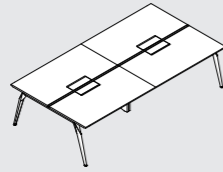

Statement of Line

Bench

Inset Leg

Outset Leg

Outset Leg With Wood Trim

Widths Available

Single	Double	Triple
1200	2400	3600
1400	2800	4200
1500	3000	4500
1600	3200	4800
1800	3600	5400
2400	4800	7200

*The width of Outset Leg and Wood Trim is 80mm. Subtract 160mm from the total width of a bench to find out the total width of a table top for a bench with Outset Leg and with Wood Trim.
*All sizes are available with and without Center Rail.