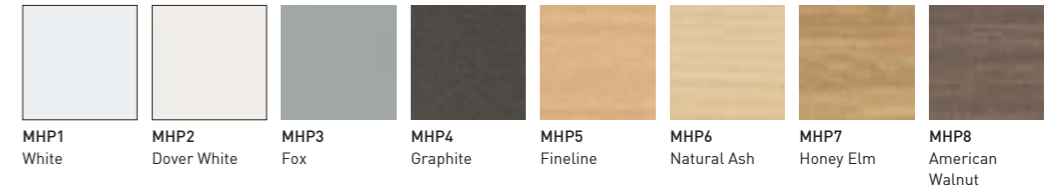

W : 900
D : 450
H : 430

W : 900
D : 450
H : 630

W : 900
D : 450
H : 20

Color Options

Leg | Leg Cover | Center Beam | Modesty Panel for Single Desk

Powder Coat

Desk Top High Pressure Laminate

High-Pressure Laminate

FJN9
Gray

Fixed Long Panel | Fixed End Panel

Fabric

FZZ1
Pearl

FZZ2
Gray

FZZ3
Emerald

FZZ4
Medblue

FZZ5
Burly Wood