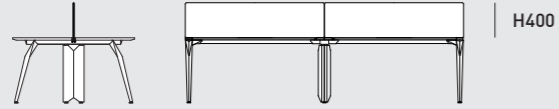

Statement of Line

Bench

Inset Leg

Outset Leg

Outset Leg With Wood Trim

Widths Available

Single	Double	Triple
1200	2400	3600
1400	2800	4200
1500	3000	4500
1600	3200	4800
1800	3600	5400
2400	4800	7200

*The width of Outset Leg and Wood Trim is 80mm. Subtract 160mm from the total width of a bench to find out the total width of a table top for a bench with Outset Leg and with Wood Trim.
*All sizes are available with and without Center Rail.

Single Desk

Inset Leg

Outset Leg

Manager Desk

Outset Leg With Wood Trim

Outset Leg

Meeting Table

Standard Height (H=750)

Standing Height (H=1000)

*All sizes are available with and without flip lid.

Statement of Line

Panels

For Bench

Fixed Full Length Panel

Fixed End Panel

Modesty Panel