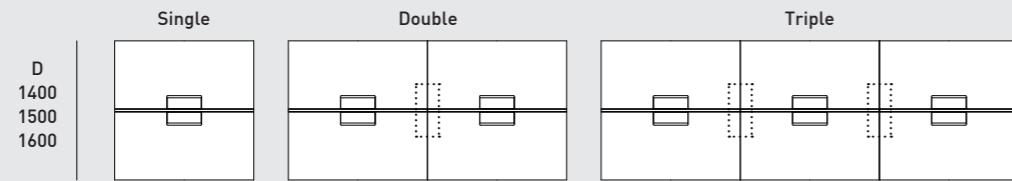

Statement of Line

Bench

Inset Leg

Outset Leg

Outset Leg With Wood Trim

Widths Available

Single	Double	Triple
1200	2400	3600
1400	2800	4200
1500	3000	4500
1600	3200	4800
1800	3600	5400
2400	4800	7200

*The width of Outset Leg and Wood Trim is 80mm. Subtract 160mm from the total width of a bench to find out the total width of a table top for a bench with Outset Leg and with Wood Trim.
*All sizes are available with and without Center Rail.