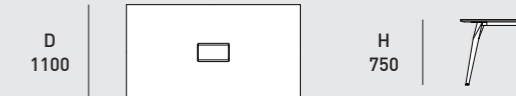

Statement of Line

Bench

Inset Leg

Outset Leg

Outset Leg With Wood Trim

Widths Available

Single	Double	Triple
1200	2400	3600
1400	2800	4200
1500	3000	4500
1600	3200	4800
1800	3600	5400
2400	4800	7200

*The width of Outset Leg and Wood Trim is 80mm. Subtract 160mm from the total width of a bench to find out the total width of a table top for a bench with Outset Leg and with Wood Trim.
*All sizes are available with and without Center Rail.

Single Desk

Inset Leg

Outset Leg

Manager Desk

Outset Leg With Wood Trim

Outset Leg

Meeting Table

Standard Height (H=750)

Standing Height (H=1000)

*All sizes are available with and without flip lid.

Statement of Line

Panels

For Bench

Fixed Full Length Panel

Fixed End Panel

Modesty Panel