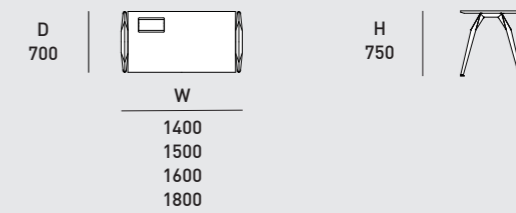

Statement of Line

Bench

Inset Leg

Outset Leg

Outset Leg With Wood Trim

Widths Available

Single	Double	Triple
1200	2400	3600
1400	2800	4200
1500	3000	4500
1600	3200	4800
1800	3600	5400
2400	4800	7200

*The width of Outset Leg and Wood Trim is 80mm. Subtract 160mm from the total width of a bench to find out the total width of a table top for a bench with Outset Leg and with Wood Trim.
*All sizes are available with and without Center Rail.

Single Desk

Inset Leg

Outset Leg

Manager Desk

Outset Leg With Wood Trim

Outset Leg

Meeting Table

Standard Height (H=750)