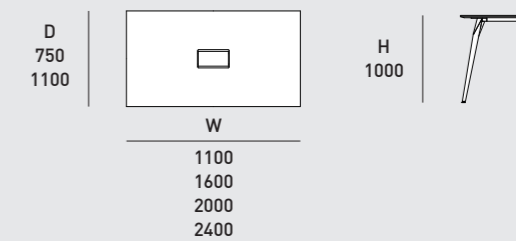

Statement of Line

Bench

Inset Leg

Outset Leg

Outset Leg With Wood Trim

Widths Available

Single	Double	Triple
1200	2400	3600
1400	2800	4200
1500	3000	4500
1600	3200	4800
1800	3600	5400
2400	4800	7200

*The width of Outset Leg and Wood Trim is 80mm. Subtract 160mm from the total width of a bench to find out the total width of a table top for a bench with Outset Leg and with Wood Trim.
*All sizes are available with and without Center Rail.

Single Desk

Inset Leg

Outset Leg

Manager Desk

Outset Leg With Wood Trim

Outset Leg

Meeting Table

Standard Height (H=750)

Standing Height (H=1000)

*All sizes are available with and without flip lid.

Statement of Line

Panels

For Bench

Fixed Full Length Panel

Fixed End Panel

Modesty Panel