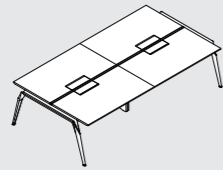

Statement of Line

Bench

Inset Leg

Outset Leg

Outset Leg With Wood Trim

Widths Available

Single	Double	Triple
1200	2400	3600
1400	2800	4200
1500	3000	4500
1600	3200	4800
1800	3600	5400
2400	4800	7200

*The width of Outset Leg and Wood Trim is 80mm. Subtract 160mm from the total width of a bench to find out the total width of a table top for a bench with Outset Leg and with Wood Trim.
*All sizes are available with and without Center Rail.