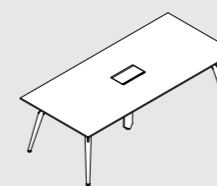

Statement of Line

Bench

Inset Leg

Outset Leg

Outset Leg With Wood Trim

Widths Available

Single	Double	Triple
1200	2400	3600
1400	2800	4200
1500	3000	4500
1600	3200	4800
1800	3600	5400
2400	4800	7200

*The width of Outset Leg and Wood Trim is 80mm. Subtract 160mm from the total width of a bench to find out the total width of a table top for a bench with Outset Leg and with Wood Trim.
*All sizes are available with and without Center Rail.

Single Desk

Inset Leg

Outset Leg

Manager Desk

Outset Leg With Wood Trim

Outset Leg

Meeting Table

Standard Height (H=750)

Standing Height (H=1000)

*All sizes are available with and without flip lid.

Statement of Line

Panels

For Bench

Fixed Full Length Panel

Fixed End Panel

Modesty Panel