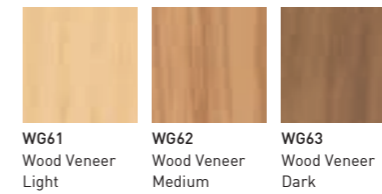

Spot Panel With Pattern

Felt