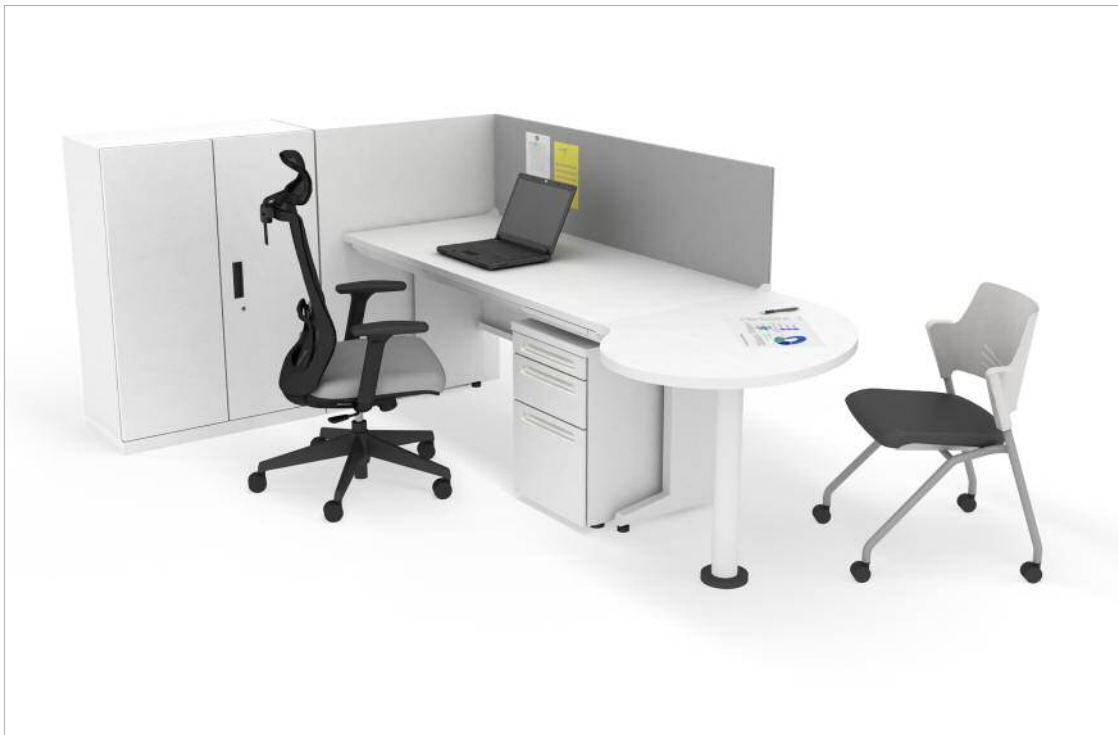

VD DESK SYSTEM

okamura

Simple form and style adapts to changing needs.

Desks suitable for various office scenes, fine-tuning the details through persistence and technological expertise.

VD desk system is the basic model of the desk system. Enhanced storage capacity and a variety of options mean that it will serve your growing needs into the future.

Manager desk

Workstation

VD desk system fulfills all the standard functionality your office requires, including electrical cord routes necessary for your deskwork equipment and increased storage capacity.

Designed to make office planning endlessly customizable.

Function

1. Key for every drawer
All drawers can be locked.
The key blade is serrated on both sides.
So can fit into the keyhole either way.
No need to check which way 18 up.
Key turn 180° degrees.

2. Plastic front-piece
Drawer front-pieces use a permanent antistatic plastic that resist soiling.
(Compared to steel, the touch is soft and warm.)

3. Storage potential
The shallow drawer with pen tray lets you organize small objects and work materials, while the two file drawers underneath extend down close to the floor, giving you lots of room for filing. The upper file drawer stores A4 documents, while the lower one stores both A4 and B4 ones.