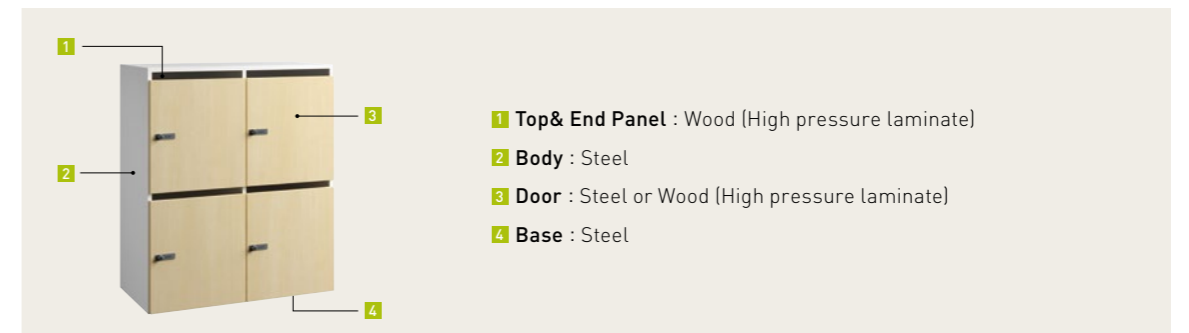

Personal Locker

OKAMURA

Wall Layout

Island Layout

Module

Key type

Function

Material

Line up

Standard type			With mail post			
			Steel body / Steel door		Steel body / Wood door	
			For 2 people	For 4 people	For 2 people	For 4 people
						
Size			900Wx450Dx700H	900Wx450Dx1050H	900Wx450Dx700H	900Wx450Dx1050H
Code	Key	Key type	4ZZA2CA	4ZZB4CA	4ZZC2CA	4ZZD4CA
		Dial type	4ZZA2DA	4ZZB4DA	4ZZC2DA	4ZZD4DA
		Push key type	4ZZA2EA	4ZZB4EA	4ZZC2EA	4ZZD4EA
Inner dimensions (per person)			420Wx395Dx652H	420Wx395Dx489H	420Wx428Dx652H	420Wx428Dx489H
Base			Without Base		Without Base	
Stack			○		○	