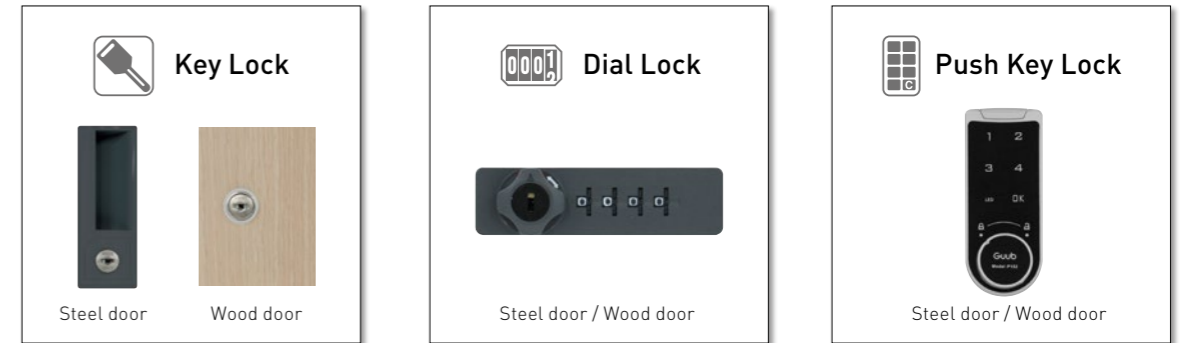

Personal Locker

OKAMURA

Wall Layout

Island Layout

Module

Key type

Function

Material

Line up

Standard type			With mail post			
			Steel body / Steel door		Steel body / Wood door	
			For 2 people	For 4 people	For 2 people	For 4 people
						
Size			900Wx450Dx700H	900Wx450Dx1050H	900Wx450Dx700H	900Wx450Dx1050H
Code	Key	Key type	4ZZA2CA	4ZZB4CA	4ZZC2CA	4ZZD4CA
		Dial type	4ZZA2DA	4ZZB4DA	4ZZC2DA	4ZZD4DA
		Push key type	4ZZA2EA	4ZZB4EA	4ZZC2EA	4ZZD4EA
Inner dimensions (per person)			420Wx395Dx652H	420Wx395Dx489H	420Wx428Dx652H	420Wx428Dx489H
Base			Without Base		Without Base	
Stack			○		○	