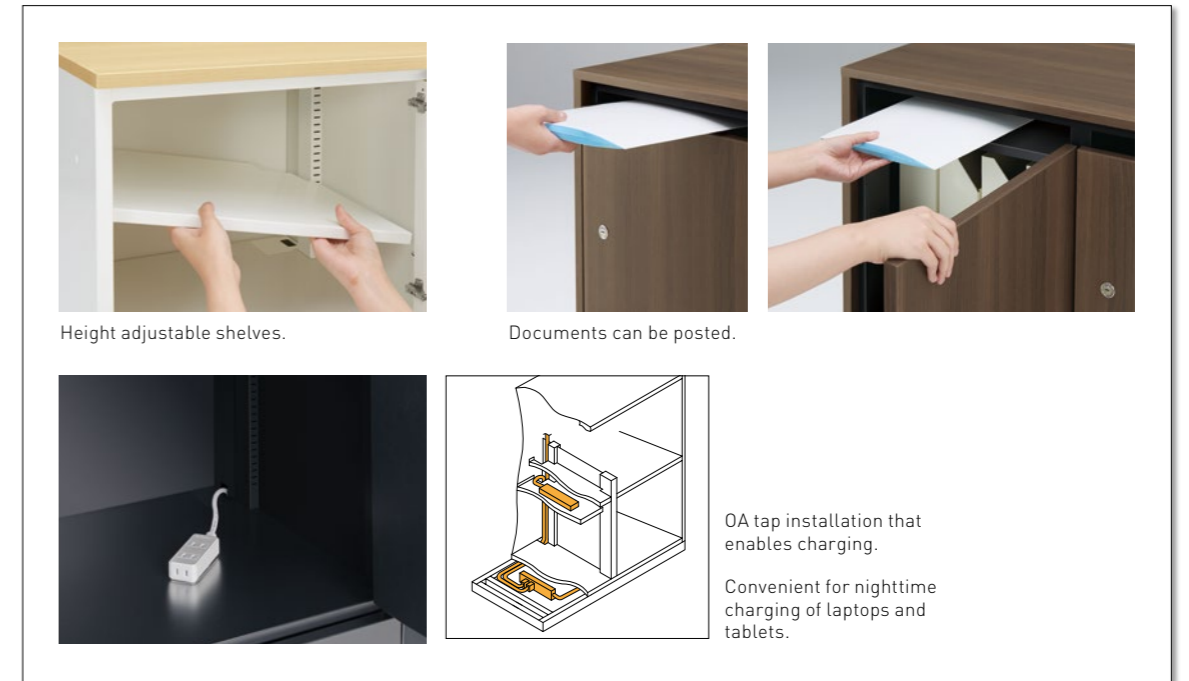

Personal Locker

OKAMURA

Wall Layout

Island Layout

Module

Key type

Function

Material

Line up

Standard type			With mail post			
			Steel body / Steel door		Steel body / Wood door	
			For 2 people	For 4 people	For 2 people	For 4 people
						
Size			900Wx450Dx700H	900Wx450Dx1050H	900Wx450Dx700H	900Wx450Dx1050H
Code	Key	Key type	4ZZA2CA	4ZZB4CA	4ZZC2CA	4ZZD4CA
		Dial type	4ZZA2DA	4ZZB4DA	4ZZC2DA	4ZZD4DA
		Push key type	4ZZA2EA	4ZZB4EA	4ZZC2EA	4ZZD4EA
Inner dimensions (per person)			420Wx395Dx652H	420Wx395Dx489H	420Wx428Dx652H	420Wx428Dx489H
Base			Without Base		Without Base	
Stack			○		○	