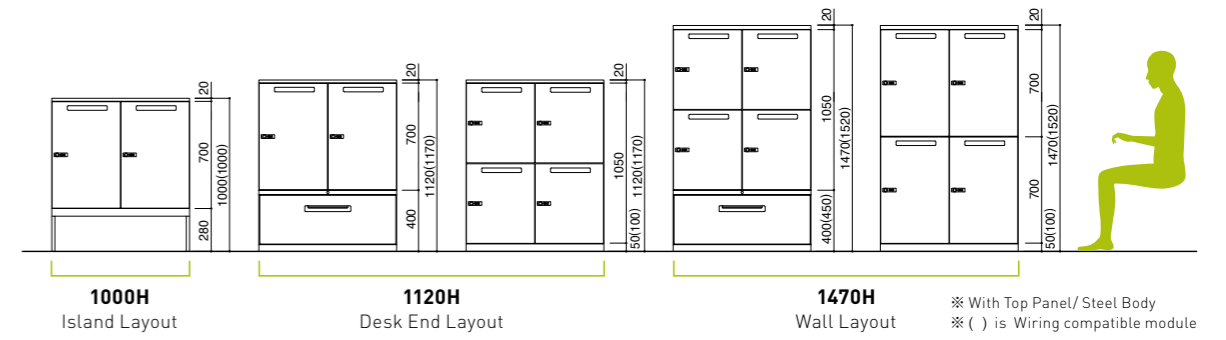

Personal Locker

OKAMURA

Wall Layout

Island Layout

Module

Key type

Function

Material

Line up

Standard type			With mail post			
			Steel body / Steel door		Steel body / Wood door	
			For 2 people	For 4 people	For 2 people	For 4 people
						
Size			900Wx450Dx700H	900Wx450Dx1050H	900Wx450Dx700H	900Wx450Dx1050H
Code	Key	Key type	4ZZA2CA	4ZZB4CA	4ZZC2CA	4ZZD4CA
		Dial type	4ZZA2DA	4ZZB4DA	4ZZC2DA	4ZZD4DA
		Push key type	4ZZA2EA	4ZZB4EA	4ZZC2EA	4ZZD4EA
Inner dimensions (per person)			420Wx395Dx652H	420Wx395Dx489H	420Wx428Dx652H	420Wx428Dx489H
Base			Without Base		Without Base	
Stack			○		○	