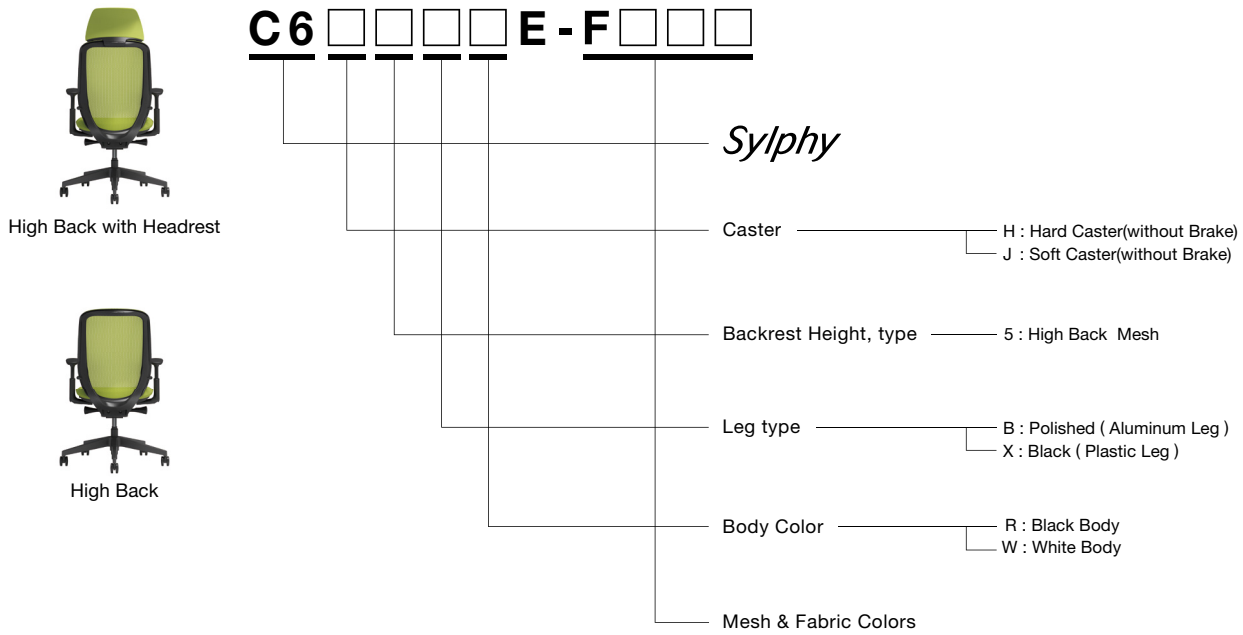

G721: Black, GB03: White

Lumbar Support

C6519WA-G□□□

G721: Black, GB03: White

Product Code

Color Variations

Mesh Back and Cushion Seat

Fixed Headrest