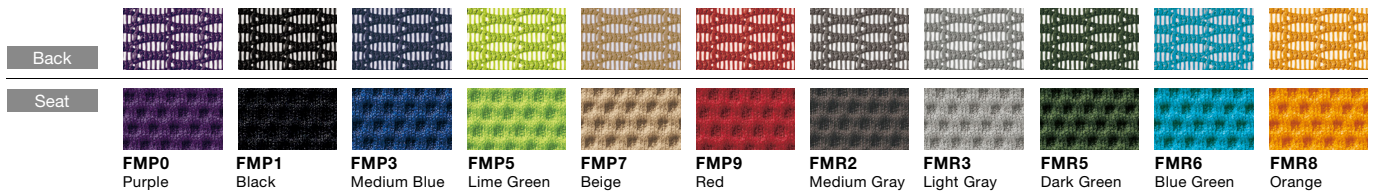

G721: Black, GB03: White

Lumbar Support

C6519WA-G□□□

G721: Black, GB03: White

Product Code

Color Variations

Mesh Back and Cushion Seat

Fixed Headrest